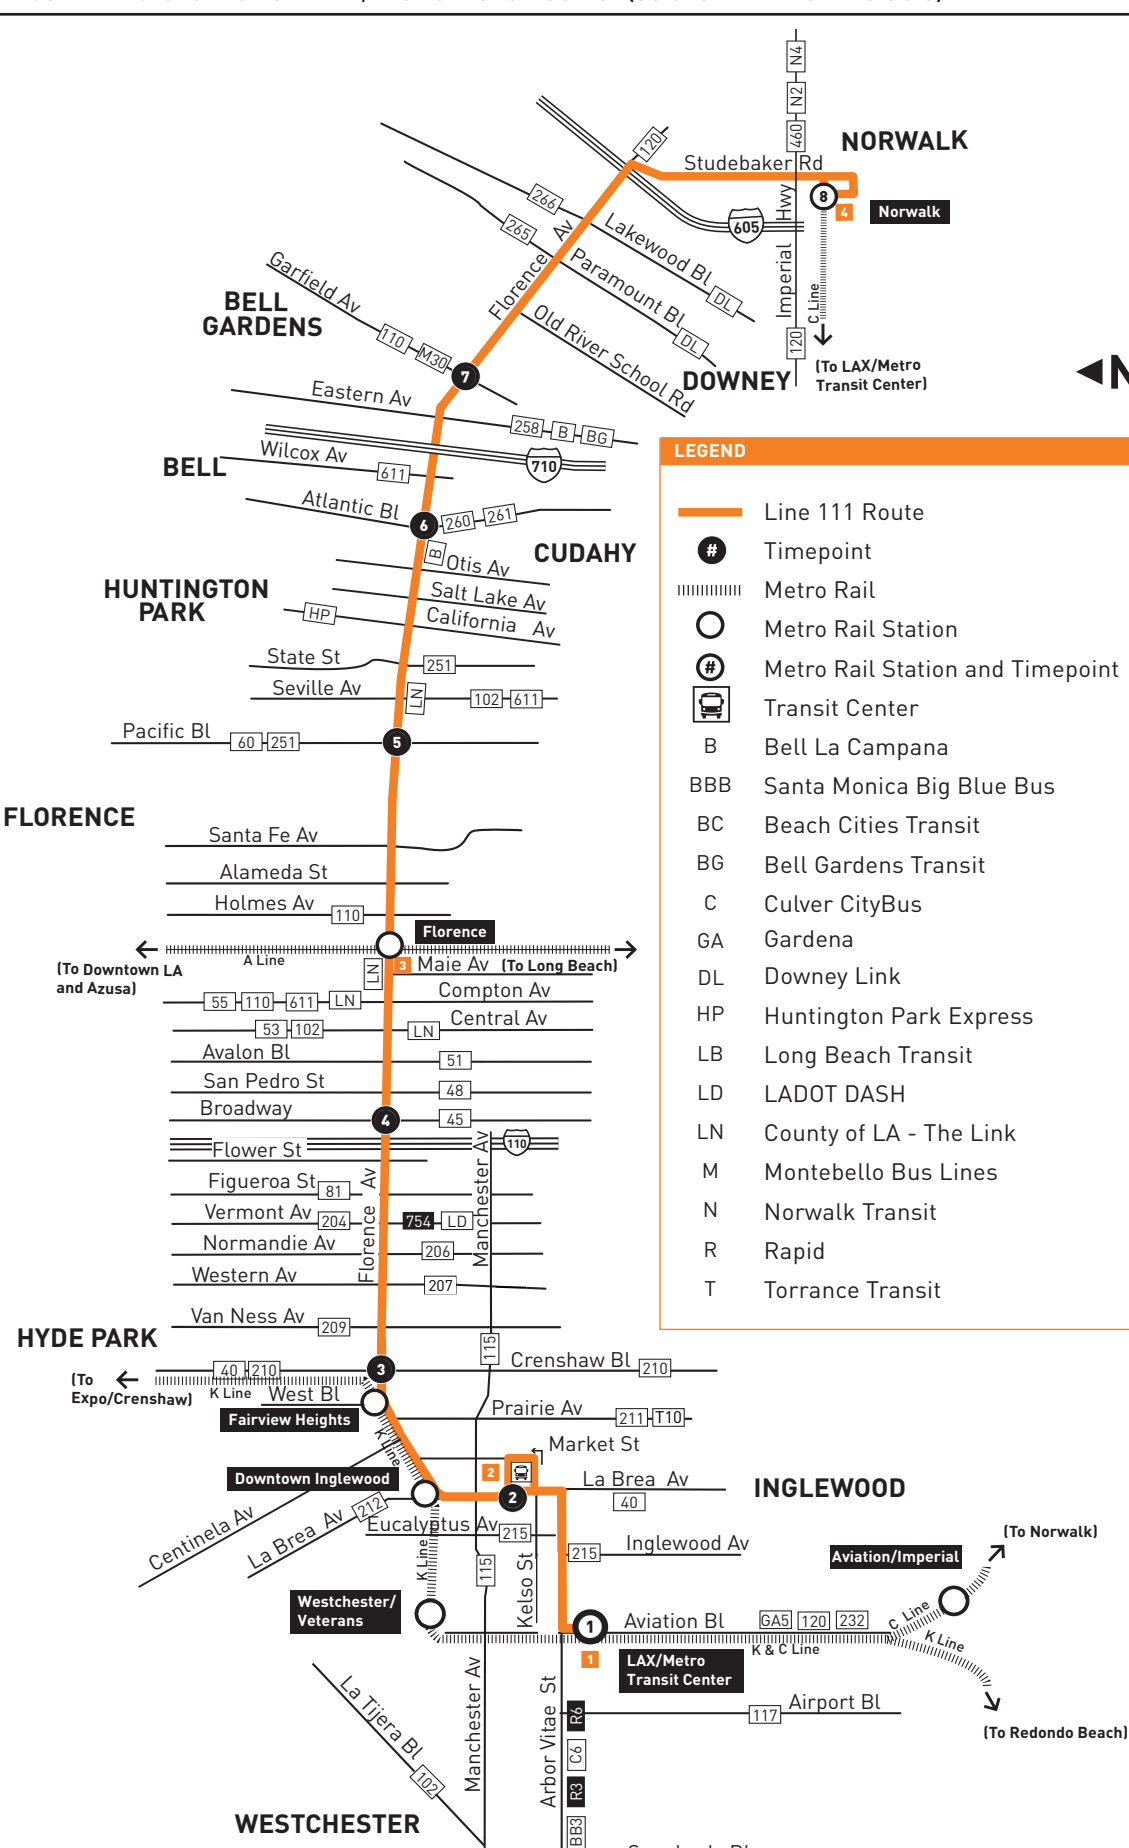

Special Notes

Avisos especiales

- A Connection with Line 251 northbound at Pacific & Florence. See Line 251 timetable for details.
- B Connection with Line 251 southbound at Pacific & Florence. See Line 251 timetable for details.
- C Originates at Downtown Inglewood K Line Station 4 minutes before time shown.
- D Terminates at Downtown Inglewood K Line Station 3 minutes after time shown.

- A Conexión con Línea 251 rumbo al norte en Pacific y Florence. vea el horario de Línea 251 para detalles.
- B Conexión con Línea 251 rumbo al sur en Pacific y Florence. vea el horario de Línea 251 para detalles.
- C Se origina en la estación de la línea K del centro de Inglewood 4 minutos antes del tiempo mostrado.
- D Termina en la estación de la línea K de Downtown Inglewood 3 minutos después del tiempo mostrado.

ROUTE MAP

LAX / Metro Transit Center

The LAX / Metro Transit Center is expected to open in early 2025. However, from December 15, 2024, this line will continue to terminate at LAX City Bus Center until a date to be announced when the terminus will move to the new LAX / Metro Transit Center (as shown in the timetable).

LEGEND

- Line 111 Route
- # Timepoint
- Metro Rail
- Metro Rail Station
- Metro Rail Station and Timepoint
- Transit Center
- B Bell La Campana
- BBB Santa Monica Big Blue Bus