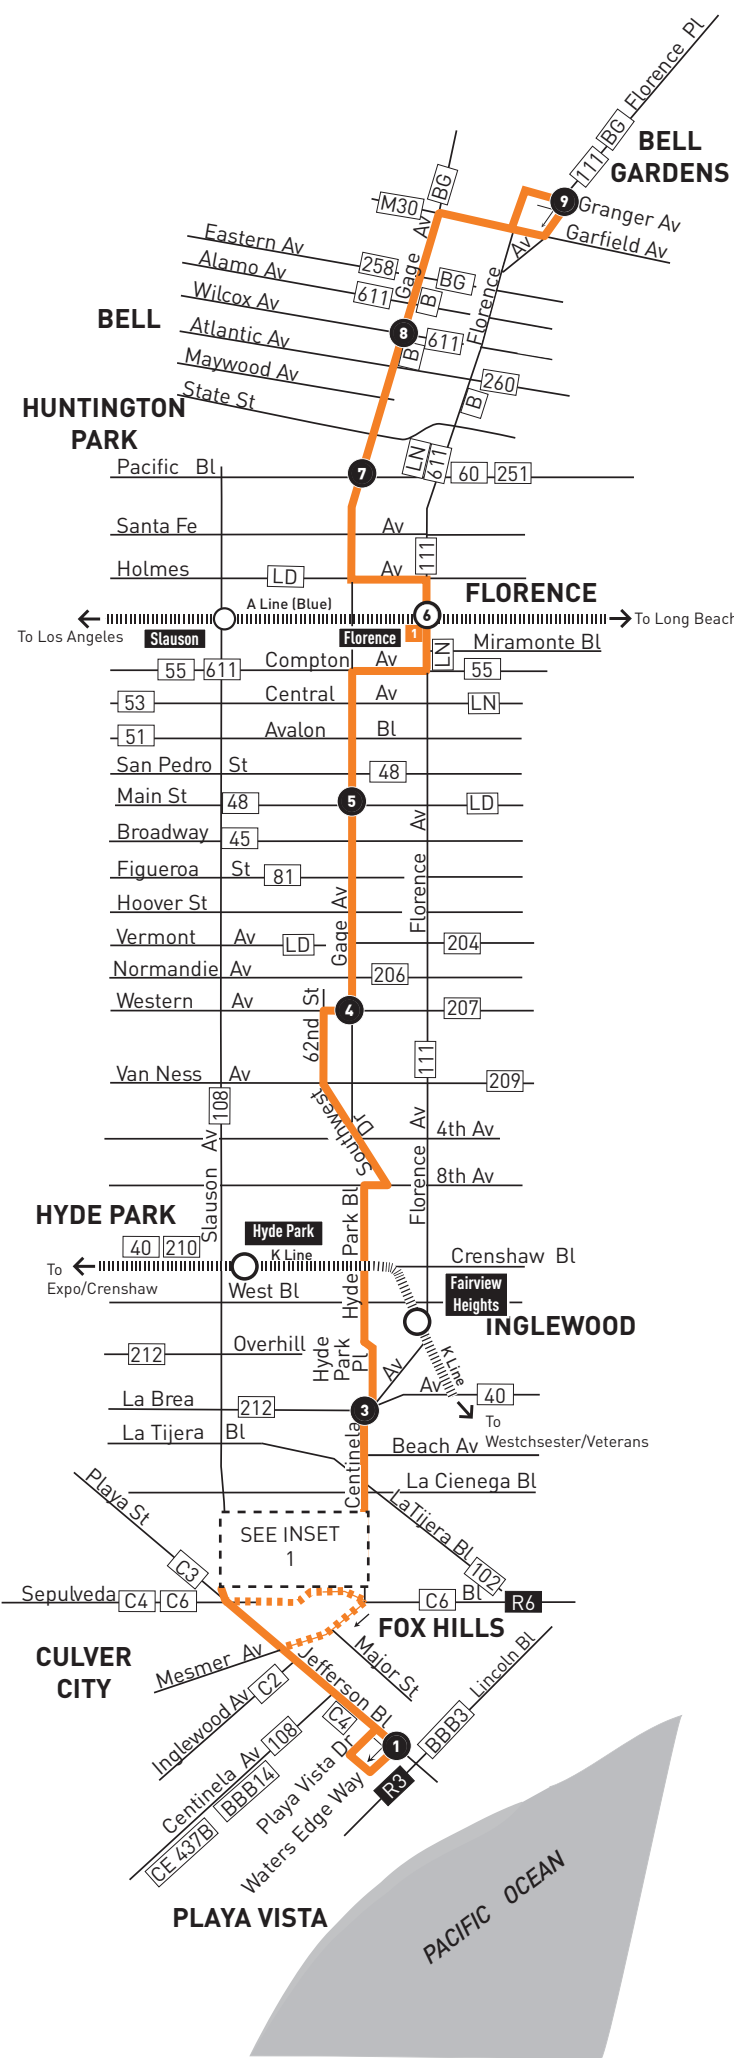

Special Notes

- A** Trips originate at Mesmer & Major 6 to 7 minutes before time shown
- B** Trips terminate at Mesmer & Major 4 minutes after time shown

Avisos especiales

- A** Los viajes se originan en Mesmer y Major de 6 a 7 minutos antes de la hora indicada
- B** Los viajes terminan en Mesmer y Major 4 minutos después de la hora indicada

ROUTE MAP

LEGEND

- Line 110 Route
- Short Line Turnaround
- Timepoint
- Metro Rail
- Metro Rail Station
- Metro Rail Station and Timepoint
- Transit Center
- B Bell La Campana
- BBB Santa Monica's Big Blue Bus
- BG Bell Gardens Transit
- C Culver CityBus
- CE LADOT Commuter Express
- LD LADOT DASH
- LN County of LA - The Link
- M Montebello Bus Lines
- R Rapid

MAP NOTES

- Florence A Line (Blue) Station**
Metro 102, 110, 111, 611;
LD Chesterfield Square
LN Florence - Firestone/Walnut Park
- Culver City Transit Center/ Westfield Mall**
Metro 108, 110; C2, C3, C4, C6;
R6 (on Sepulveda)