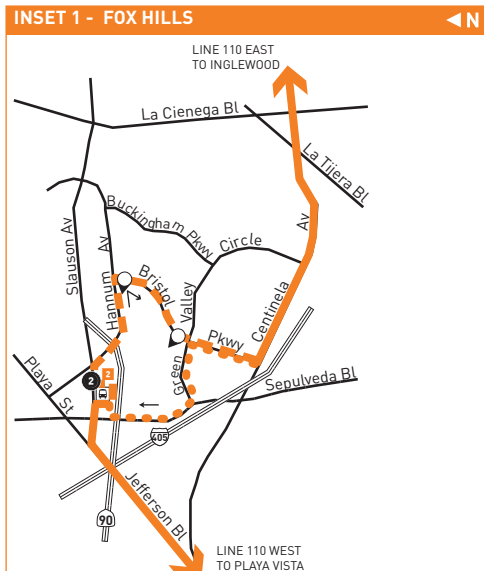

## Eastbound (Approximate Times)

## ROUTE MAP

### LEGEND

- Line 110 Route
- Short Line Turnaround
- Timepoint
- Metro Rail
- Metro Rail Station
- Metro Rail Station and Timepoint
- Transit Center
- B Bell La Campana
- BBB Santa Monica's Big Blue Bus
- BG Bell Gardens Transit
- C Culver CityBus
- CE LADOT Commuter Express
- LD LADOT DASH
- LN County of LA - The Link
- M Montebello Bus Lines
- R Rapid

### MAP NOTES

- Florence A Line Station**  
Metro 102, 110, 111, 611;  
LD Chesterfield Square  
LN Florence - Firestone/Walnut Park
- Culver City Transit Center/ Westfield Mall**  
Metro 108, 110; BBB 14; C2, C3, C4, C6; R6 (on Sepulveda)