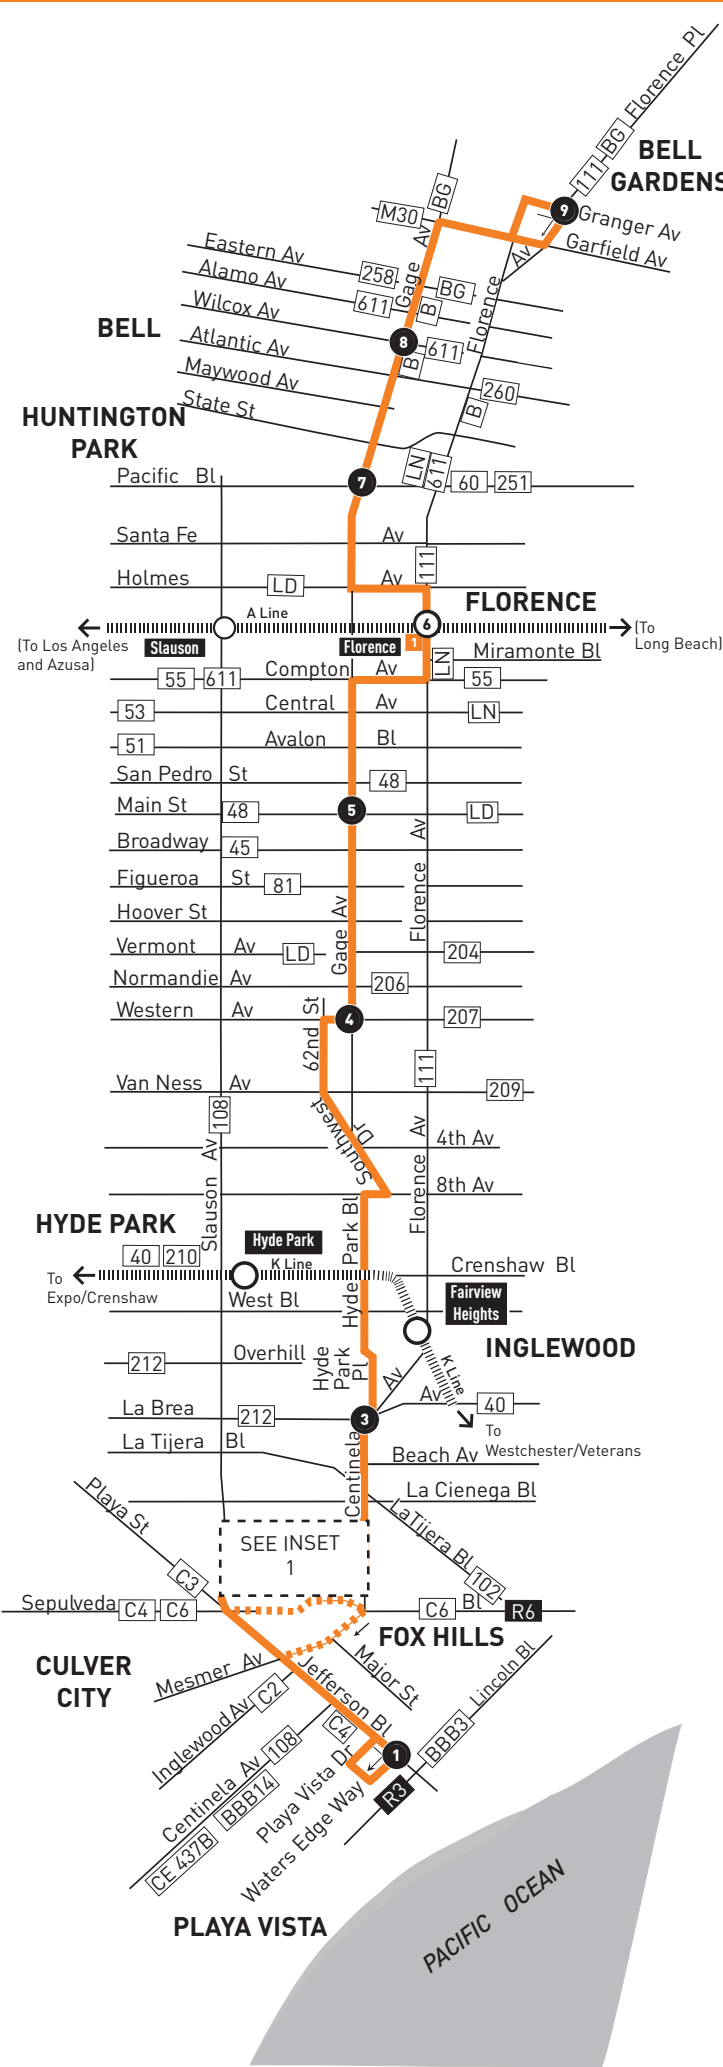

Special Notes

- A** Trips originate at Mesmer & Major 6 to 7 minutes before time shown
- B** Trips terminate at Mesmer & Major 4 minutes after time shown

Avisos especiales

- A** Los viajes se originan en Mesmer y Major de 6 a 7 minutos antes de la hora indicada
- B** Los viajes terminan en Mesmer y Major 4 minutos después de la hora indicada

ROUTE MAP

LEGEND

- Line 110 Route
- Short Line Turnaround
- Timepoint
- Metro Rail
- Metro Rail Station
- Metro Rail Station and Timepoint
- Transit Center
- Bell La Campana
- Santa Monica's Big Blue Bus
- Bell Gardens Transit
- Culver CityBus
- LADOT Commuter Express
- LADOT DASH
- County of LA - The Link
- Montebello Bus Lines
- Rapid

INSET 1 - FOX HILLS

The inset map shows the Fox Hills area with Line 110 Eastbound (to Inglewood) and Line 110 Westbound (to Playa Vista). Key streets include La Cienega Bl, La Tijera Bl, Sepulveda Bl, and Jefferson Bl.

INSET LEGEND

- Line 110 Eastbound
- Line 110 Westbound
- Timepoint
- Transit Center
- Single Direction Bus Stop

150950

Lose something?

Learn more about Metro's Lost & Found service. Visit metro.net/lostandfound or call 323.937.8920.