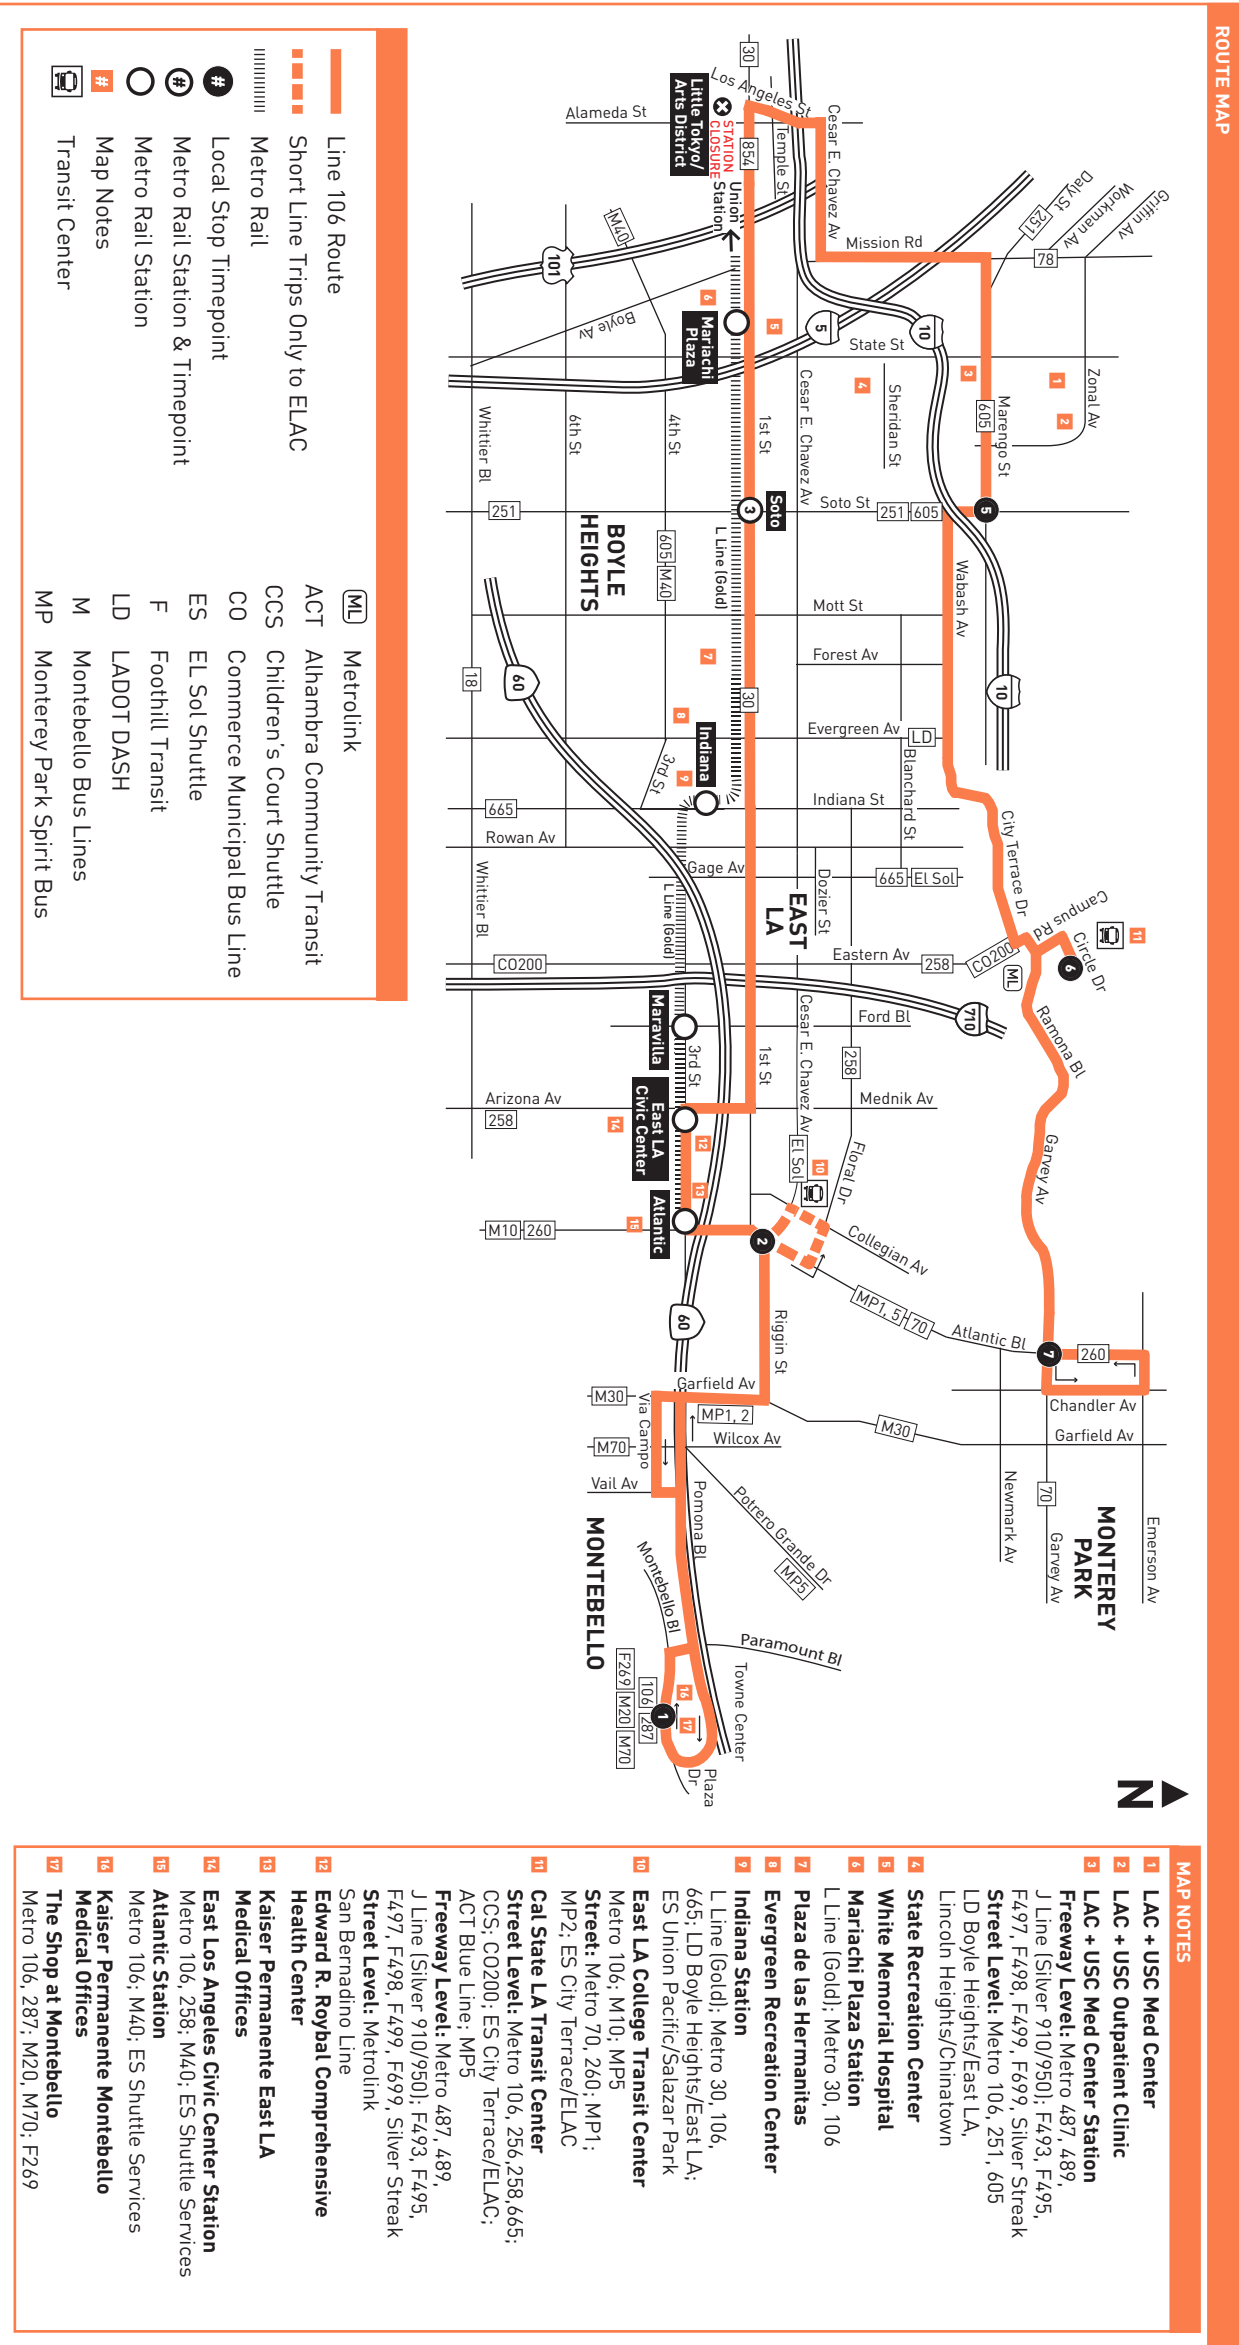

Saturday, Sunday and Holiday

106

Northbound *Al Norte* (Approximate Times/Tiempos Aproximados)

MONTEBELLO	MONTEREY PARK	BOYLE HEIGHTS	LOS ANGELES	EAST L.A.	MONTEREY PARK
1	2	3	4	5	6
The Shops at Montebello	Cesar E. Chavez & Atlantic	1st & Soto	Cesar E. Chavez & Alameda	Marengo & Soto	Cal State LA Station
5:40A	5:52	6:06	6:15	6:23	6:33
6:19	6:31	6:46	6:55	7:03	7:16
6:57	7:09	7:26	7:35	7:43	7:56
7:34	7:47	8:04	8:13	8:23	8:38
8:12	8:25	8:44	8:53	9:03	9:18
8:51	9:04	9:24	9:33	9:43	9:58
9:29	9:43	10:04	10:13	10:23	10:38
10:08	10:22	10:43	10:53	11:03	11:18
10:48	11:02	11:23	11:33	11:43	11:58
11:27	11:42	12:03P	12:13P	12:23P	12:39P
12:06P	12:21P	12:43	12:53	1:03	1:19
12:46	1:01	1:23	1:33	1:43	1:59
1:26	1:41	2:03	2:13	2:23	2:39
2:06	2:21	2:43	2:53	3:03	3:19
2:46	3:01	3:23	3:33	3:43	3:59
3:26	3:41	4:03	4:13	4:23	4:39
4:06	4:21	4:43	4:53	5:03	5:19
4:46	5:01	5:23	5:33	5:43	5:59
5:27	5:42	6:03	6:13	6:23	6:39
6:09	6:24	6:43	6:53	7:03	7:18
6:51	7:06	7:25	7:34	7:43	7:58
7:36	7:49	8:05	8:14	8:23	8:36
8:18	8:31	8:47	8:56	9:05	9:15
9:06	9:18	9:31	9:41	9:50	10:00
9:51	10:03	10:16	1		

Horarios de sábado, domingo y días feriados en vigor para New Year's Day, Memorial Day, Independence Day, Labor Day, Thanksgiving Day y Christmas Day.

Special Notes

- A** Trip ends at East LA Transit Center 1-3 minutes after time shown.
- B** Trip originates at East LA Transit Center 1-2 minutes before time shown.

Avisos especiales

- A** Viaje termina en East LA Transit Center 1-3 minutos después de la hora mostrada.
- B** Viaje origina en East LA Transit Center 1-2 minutos antes de la hora mostrada.

Need information?