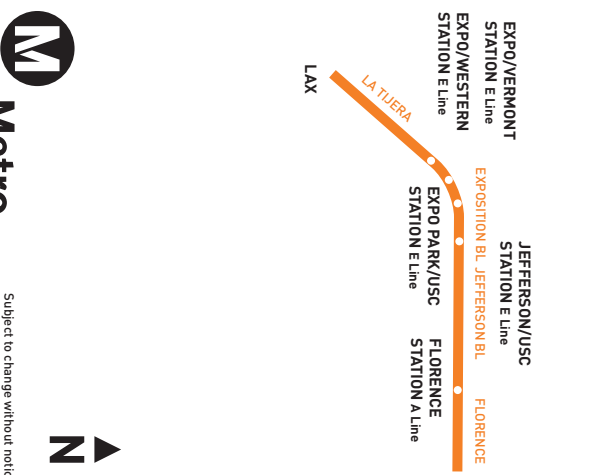

Saturday, Sunday and Holiday Schedules

Saturday, Sunday and Holiday Schedule in effect on New Year's Day, Memorial Day, Independence Day, Labor Day, Thanksgiving Day and Christmas Day.

Horarios de sábado, domingo y días feriados

Horarios de sábado, domingo y días feriados en efecto para año nuevo, día conmemorativo, cuatro de julio, día del trabajo, día de acción de gracias, y Navidad.

Special Notes

- **A** Trips arriving LAX after 7:30pm will travel via La Cienega Bl from Slauson Av.
- **B** Trips departing LAX after 8:00pm will travel via La Cienega Bl to Slauson Av. Passengers destined to Downtown Los Angeles should transfer at Crenshaw & Stocker to northbound Line 40 departing approximately at 8:38pm, 9:37pm, 10:37pm, 11:36pm and 12:39am.

Avisos especiales

- **A** Los viajes que lleguen a LAX después de las 7:30 p. m. viajarán por La Cienega Bl desde Slauson Av.
- **B** Los viajes que salgan de LAX después de las 8:00 p. m. viajarán a través de La Ciénega Bl a Slauson Av. Pasajeros destinados a El centro de Los Ángeles debería transferirse a Crenshaw & Stocker hasta la Línea 40 en dirección norte saliendo aproximadamente a las 8:38, 9:37, 10:37, 11:36 y 12:39.

Effective Dec 10 2023

102

Metro Local

Eastbound to South Gate
Westbound to LAX City Bus Center
via La Tijera Bl-Exposition Bl

i metro.net
323.60.METRO
Wheelchair Hotline
800.621.7828

511 Travel Info
511
California Relay Service
711

Subject to change without notice
Sujeto a cambios sin previo aviso