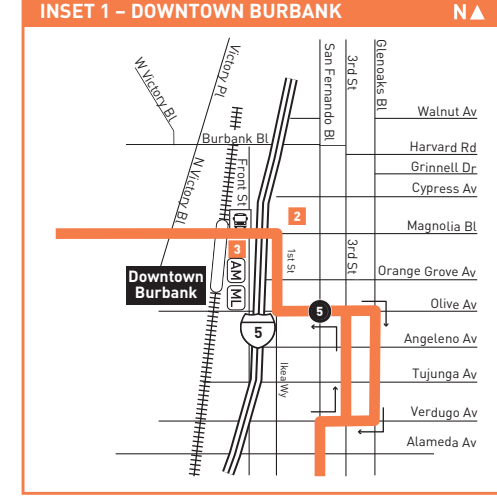

ROUTE MAP

1. **LEGEND**
2. Line 94 Route
   - Local Stop Timepoint
   - Station Timepoint
   - Local Stop
   - Local Stop - Single Direction Only
   - G Line (Orange) Station
   - Metro Rail
   - Metrolink, Amtrak
   - Metro Rail Station
   - Metro Rail Station Entrance
   - Transit Center
   - Amtrak Station
   - Metrolink Station
   - BurbankBus
   - LADOT Commuter Express
   - Glendale Beeline
   - Santa Clarita Transit

1. **MAP NOTES**
1. **North Hollywood B, G Lines (Red, Orange) Station**
     Metro 90, 94, 152, 154, 155, 162, 224, 237, 501, Metro B Line (Red), Metro G Line (Orange); BB Media District, BB Noho/Airport; CE549; SC757
  2. **Burbank Town Center**
  3. **Downtown Burbank Station**
     Metro 92, 96, 154, 155, 164, 165, 294; SC794; BB Media District, BB Pink Route; Megabus; Metrolink Antelope Valley Line, Ventura County Lines
  4. **Glendale Galleria**
  5. **Americana at Brand**
  6. **Glendale Station**
     GB1, 2, 11, 12; Amtrak; Metrolink Antelope Valley Line, Ventura County Line