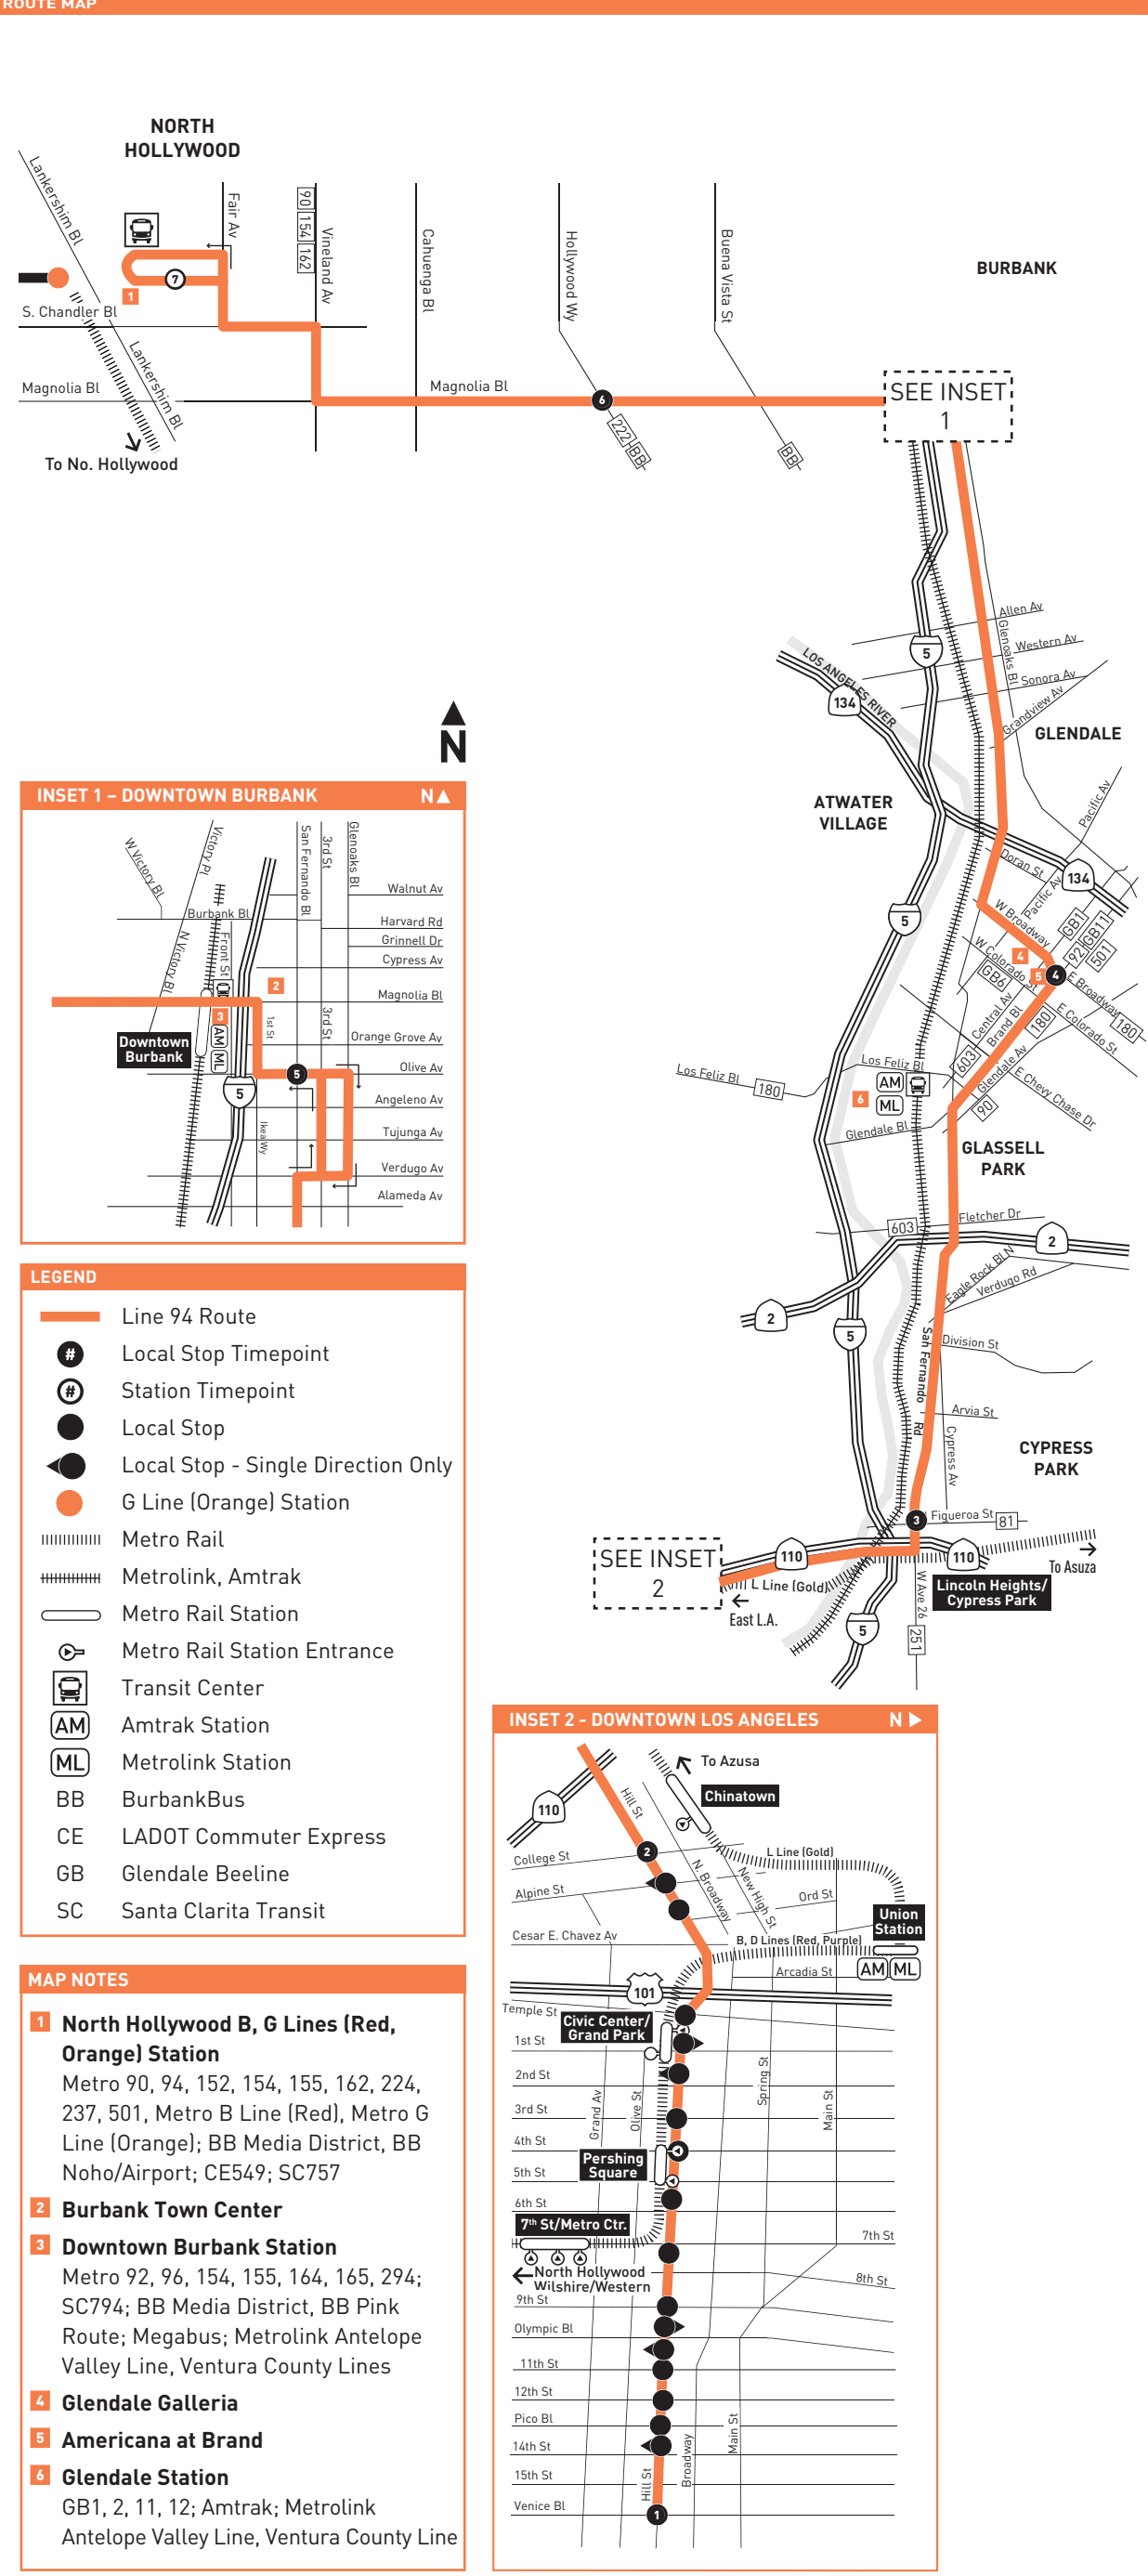

ROUTE MAP

1. **LEGEND**
2. Line 94 Route
   - Local Stop Timepoint
   - Station Timepoint
   - Local Stop
   - Local Stop - Single Direction Only
   - G Line (Orange) Station
   - Metro Rail
   - Metrolink, Amtrak
   - Metro Rail Station
   - Metro Rail Station Entrance
   - Transit Center
   - Amtrak Station
   - Metrolink Station
   - BurbankBus
   - LADOT Commuter Express
   - Glendale Beeline
   - Santa Clarita Transit

1. **MAP NOTES**
1. **North Hollywood B, G Lines (Red, Orange) Station**
     Metro 90, 94, 152, 154, 155, 162, 224, 237, 501, Metro B Line (Red), Metro G Line (Orange); BB Media District, BB Noho/Airport; CE549; SC757
  2. **Burbank Town Center**
  3. **Downtown Burbank Station**
     Metro 92, 96, 154, 155, 164, 165, 294; SC794; BB Media District, BB Pink Route; Megabus; Metrolink Antelope Valley Line, Ventura County Lines
  4. **Glendale Galleria**
  5. **Americana at Brand**
  6. **Glendale Station**
     GB1, 2, 11, 12; Amtrak; Metrolink Antelope Valley Line, Ventura County Line