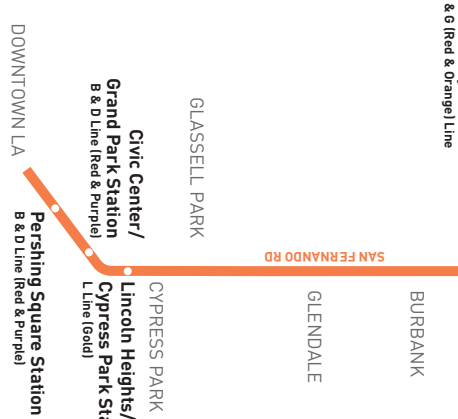

Need information?

Transit Information: 323.466.3876
Customer Relations: 213.922.6235
In an Emergency: 1.888.950.7233 or 911