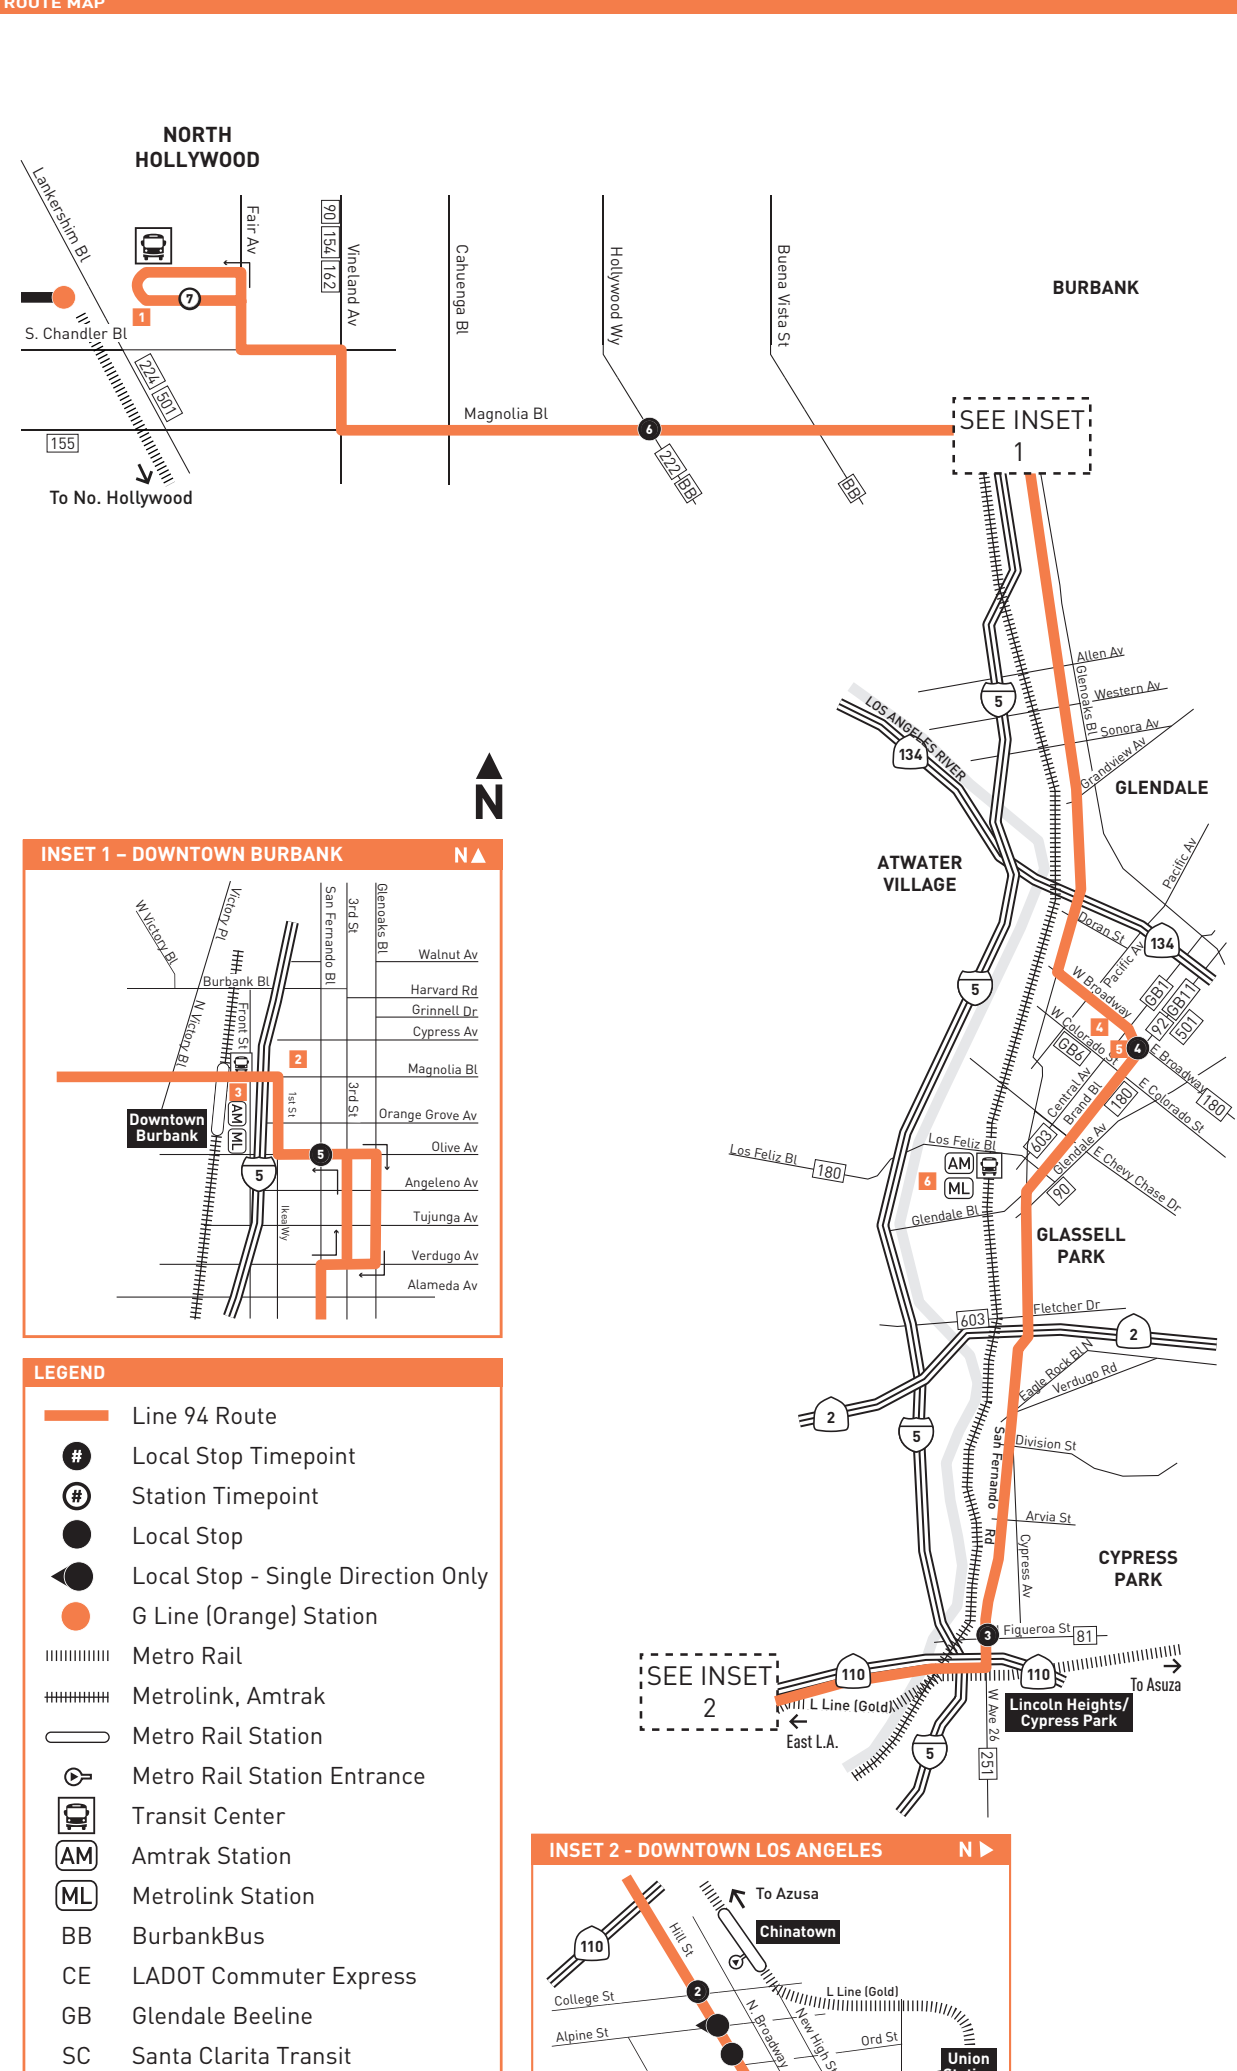

ROUTE MAP

1. **LEGEND**
2. Line 94 Route
   - Local Stop Timepoint
   - Station Timepoint
   - Local Stop
   - Local Stop - Single Direction Only
   - G Line (Orange) Station
   - Metro Rail
   - MetroLink, Amtrak
   - Metro Rail Station
   - Metro Rail Station Entrance
   - Transit Center
   - Amtrak Station
   - MetroLink Station
   - BurbankBus
   - LADOT Commuter Express
   - Glendale Beeline
   - Santa Clarita Transit
3. **MAP NOTES**
1. **North Hollywood B, G Lines (Red, Orange) Station**
     Metro 90, 94, 152, 154, 155, 162, 224, 237, 501, Metro B Line (Red), Metro G Line (Orange); BB Media District, BB Noho/Airport; CE549; SC757
  2. **Burbank Town Center**
  3. **Downtown Burbank Station**
     Metro 92, 96, 154, 155, 164, 165, 294; SC794; BB Media District, BB Pink Route; Megabus; Metrolink Antelope Valley Line, Ventura County Lines
  4. **Glendale Galleria**
  5. **Americana at Brand**
  6. **Glendale Station**
     GB1, 2, 11, 12; Amtrak; Metrolink Antelope Valley Line, Ventura County Line