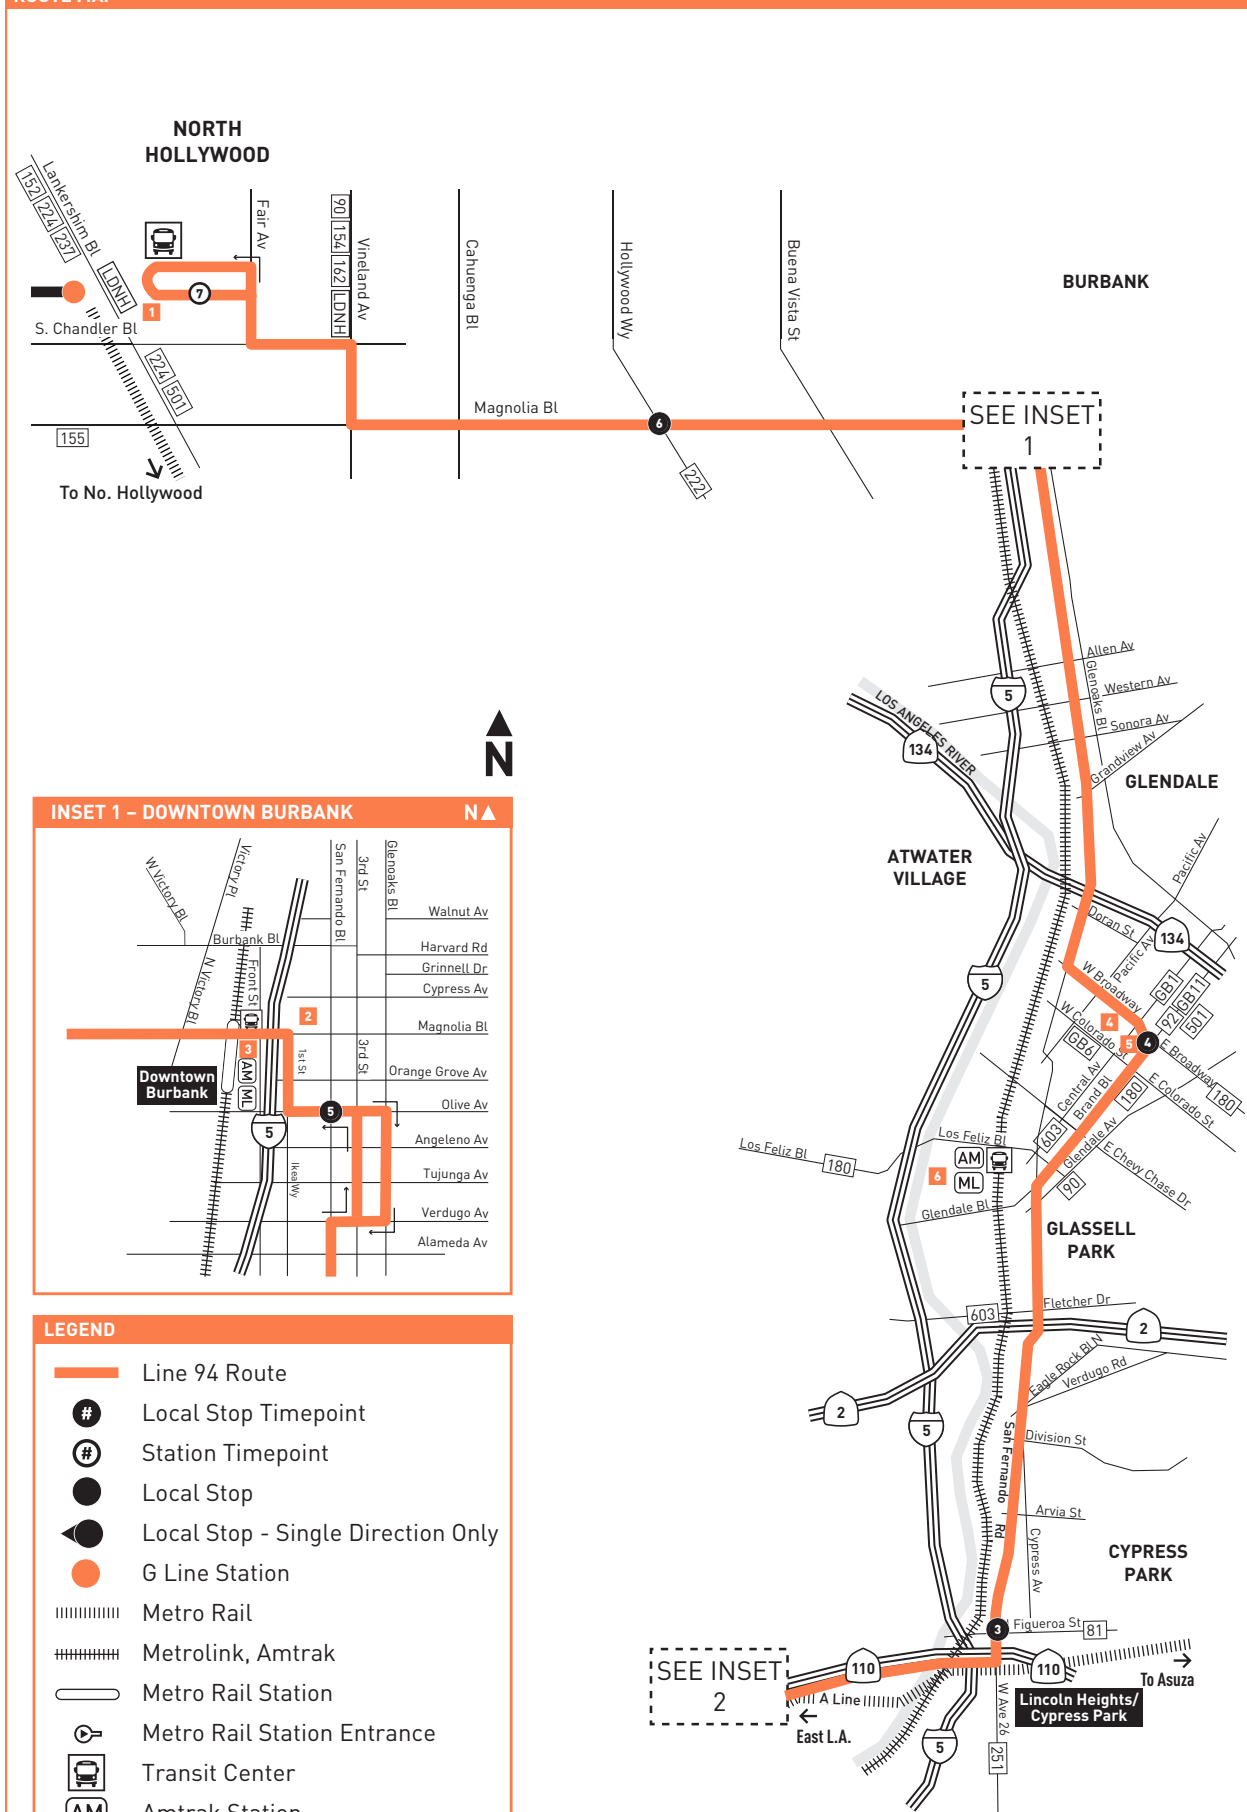

ROUTE MAP

LEGEND

- Line 94 Route
- # Local Stop Timepoint
- # Station Timepoint
- Local Stop
- Local Stop - Single Direction Only
- G Line Station
- Metro Rail
- Metrolink, Amtrak
- Metro Rail Station
- Metro Rail Station Entrance
- Transit Center
- Amtrak Station
- Metrolink Station
- BB BurbankBus
- CE LADOT Commuter Express
- GB Glendale Beeline
- LDNH LADOT North Hollywood DASH
- SC Santa Clarita Transit

MAP NOTES

1. **1 North Hollywood B, G Lines Station**
   Metro 90, 94, 152, 154, 155, 162, 224, 237, 501, Metro B Line, Metro G Line; BB Media District, BB Noho/Airport; CE549; SC757; LADOT North Hollywood DASH
2. **2 Burbank Town Center**
3. **3 Downtown Burbank Station**
   Metro 96, 154, 155, 164, 165, 294; SC794; BB Media District, BB Pink Route; Megabus; Metrolink Antelope Valley Line, Ventura County Lines
4. **4 Glendale Galleria**
5. **5 Americana at Brand**
6. **6 Glendale Station**
   GB1, 2, 11, 12; Amtrak; Metrolink Antelope Valley Line, Ventura County Line

Lose something?

Learn more about Metro's Lost & Found service. Visit metro.net/lostandfound or call 323.937.8920.