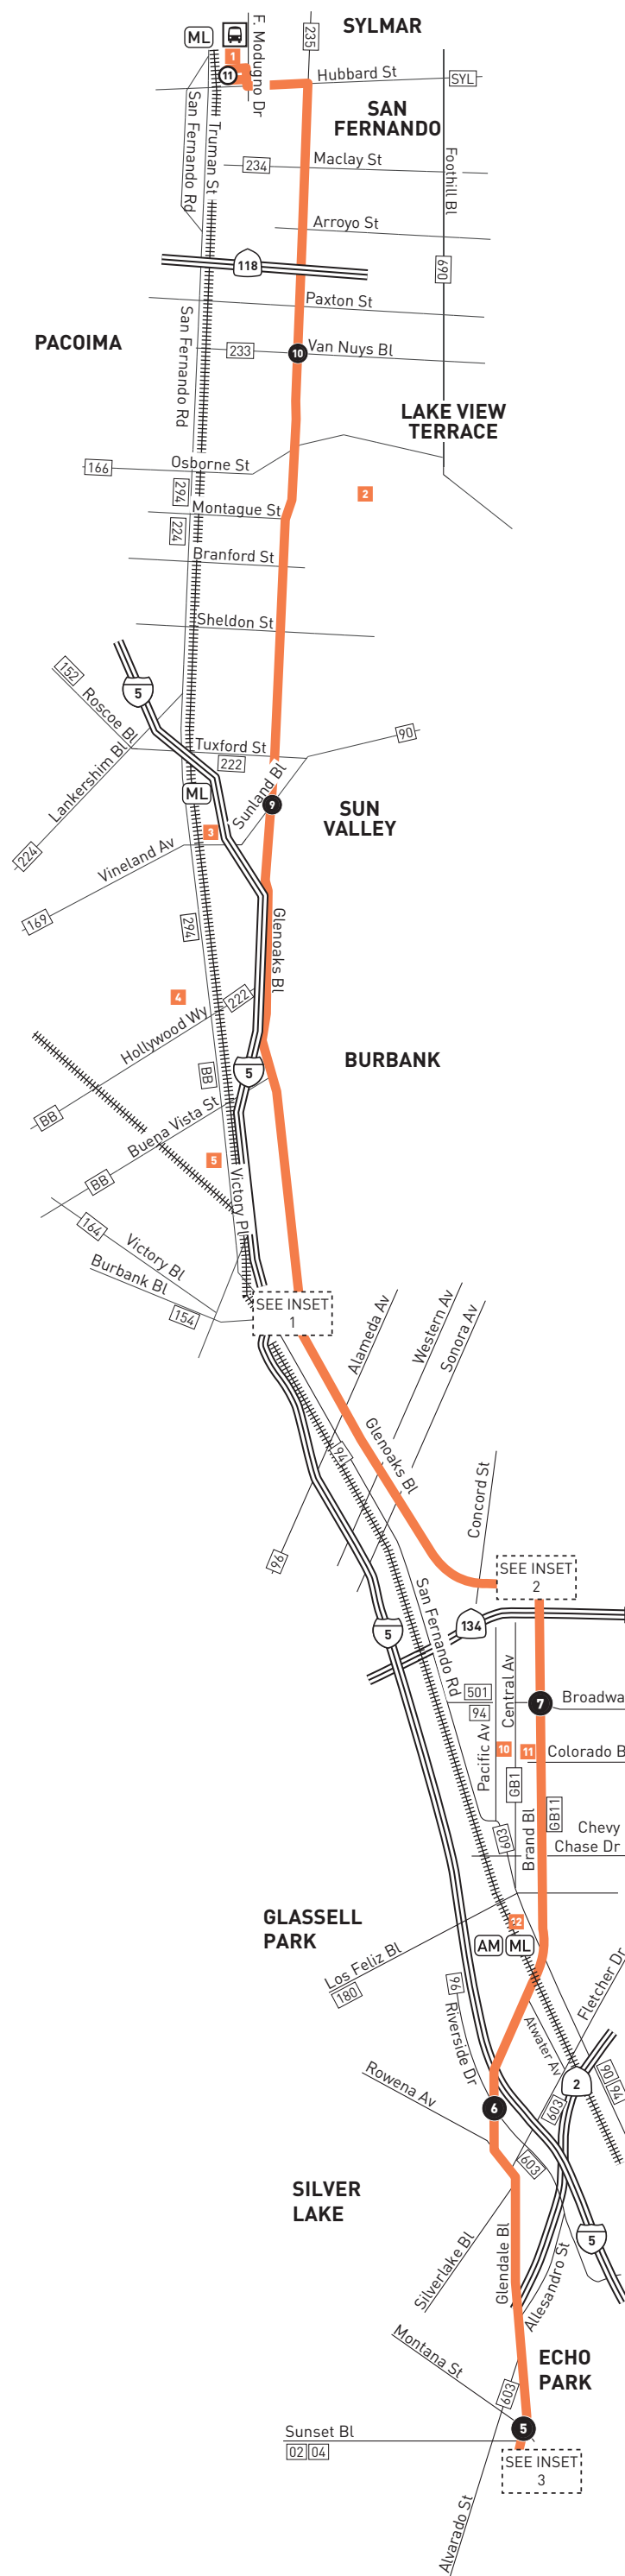

Saturday, Sunday and Holiday Schedules

Saturday, Sunday and Holiday Schedule in effect on New Year's Day, Memorial Day, Independence Day, Labor Day, Thanksgiving Day and Christmas Day.

Horarios de sábado, domingo y días feriados

Horarios de sábado, domingo, y días feriados en vigor para New Year's Day, Memorial Day, Independence Day, Labor Day, Thanksgiving Day y Christmas Day.

Special Notes

- **B** Trip terminates at Ikea & Angeleno
- **C** Trip originates at Main & 7th six minutes prior to time shown.
- **D** Trip originates at Ikea & Angeleno.
- **E** Trip terminates at Main & 7th six minutes after time shown.
- **F** Bus waits at Brand & Broadway for transfer connections.
- **G** Trip terminates at Burbank Metrolink Station
- **H** Trip originates at Burbank Metrolink Station
- **I** Trip originates at Glenoaks & Branford 6 minutes before time shown

Avisos especiales

- **B** El viaje termina en Ikea y Angeleno
- **C** El viaje se origina en Main y 7th seis minutos antes de la hora mostrada.
- **D** El viaje se origina en Ikea y Angeleno
- **E** El viaje termina en Main y 7th seis minutos después del show de tiempo.
- **F** El autobús espera en Brand y Broadway para las conexiones de transferencia.
- **G** Terminales de viajes en la estación Burbank Metrolink
- **H** Viajes originados en Burbank Metrolink Station
- **I** El viaje se origina en Glenoaks y Branford 6 minutos antes de la hora indicada

ROUTE MAP OF LINE 92