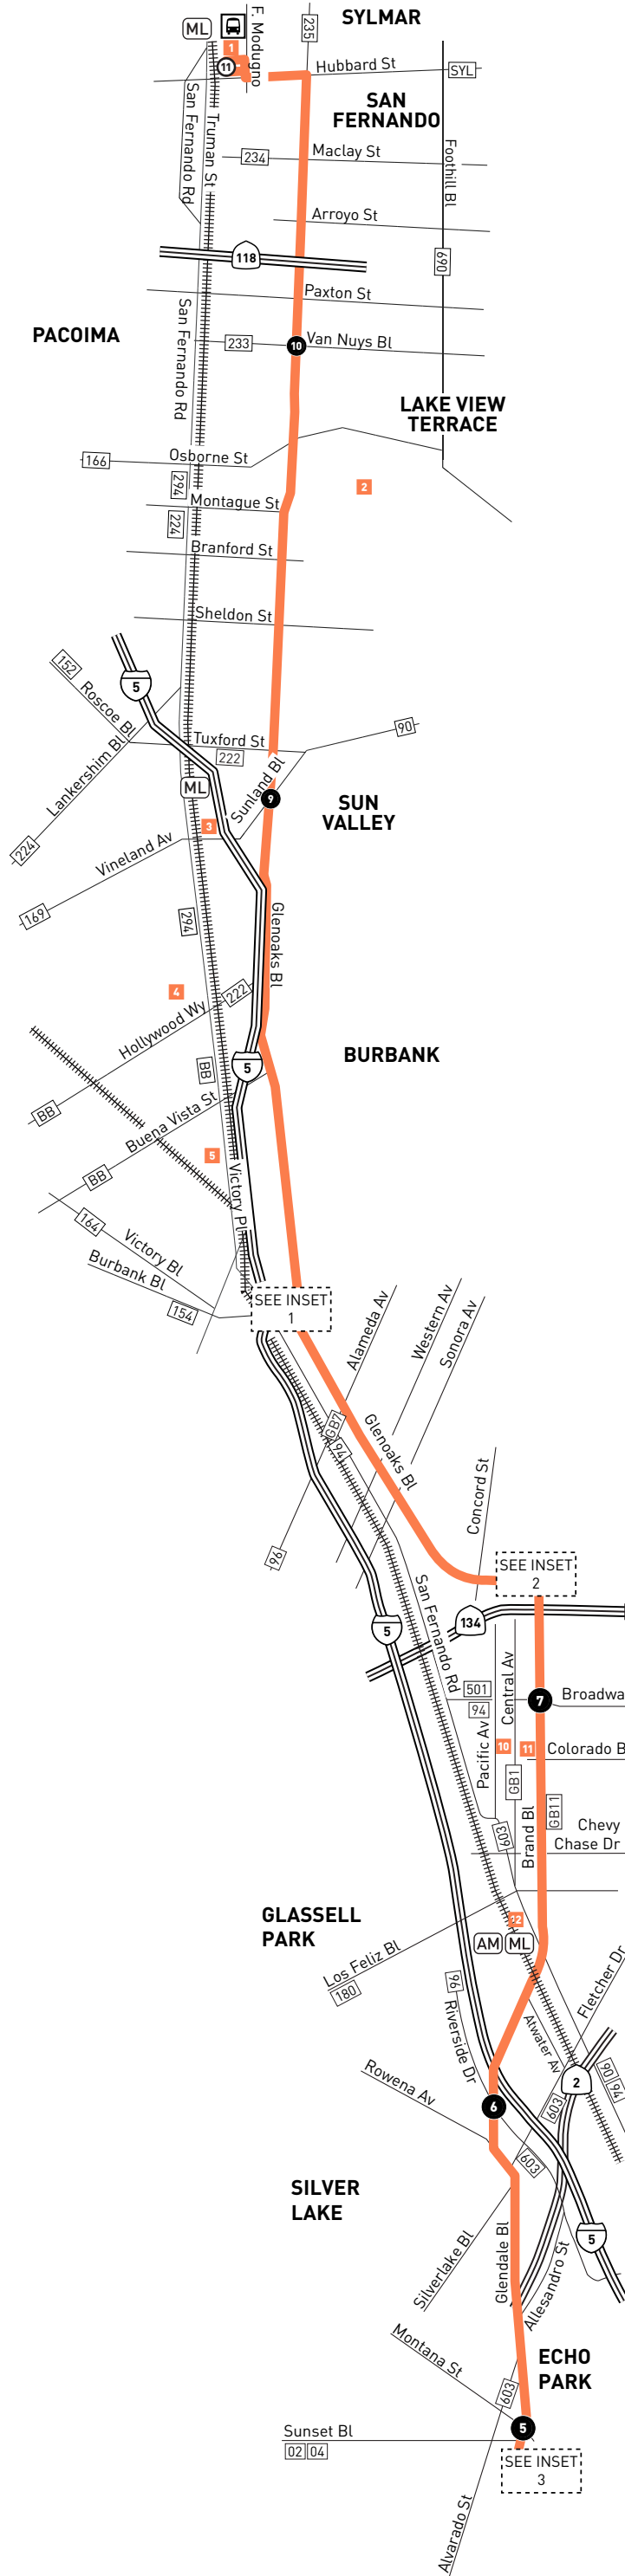

Saturday, Sunday and Holiday Schedules

Saturday, Sunday and Holiday Schedule in effect on New Year's Day, Memorial Day, Independence Day, Labor Day, Thanksgiving Day and Christmas Day.

Horarios de sábado, domingo y días feriados

Horarios de sábado, domingo, y días feriados en vigor para New Year's Day, Memorial Day, Independence Day, Labor Day, Thanksgiving Day y Christmas Day.

Special Notes

- **B** Trip terminates at Ikea & Angeleno
- **C** Trip originates at Main & 7th six minutes prior to time shown.
- **D** Trip originates at Ikea & Angeleno.
- **E** Trip terminates at Main & 7th six minutes after time shown.
- **F** Bus waits at Brand & Broadway for transfer connections.
- **G** Trip terminates at Burbank Metrolink Station
- **H** Trip originates at Glenoaks & Branford 6 minutes before time shown

Avisos especiales

- **B** El viaje termina en Ikea y Angeleno
- **C** El viaje se origina en Main y 7th seis minutos antes de la hora mostrada.
- **D** El viaje se origina en Ikea y Angeleno
- **E** El viaje termina en Main y 7th seis minutos después de la hora mostrada.
- **F** El autobús espera en Brand y Broadway para las conexiones de transferencia.
- **G** El viaje termina en la estación de Burbank Metrolink.
- **H** El viaje se origina en Glenoaks y Branford 6 minutos antes de la hora indicada

ROUTE MAP OF LINE 92