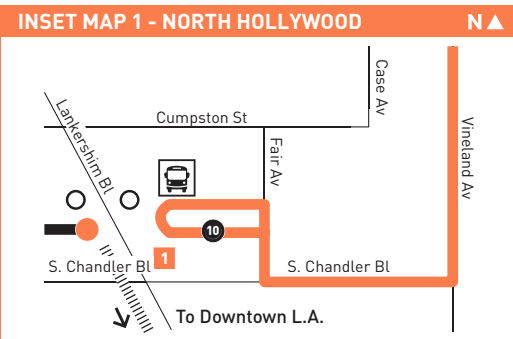

ROUTE MAP

LEGEND

- Route of Line 90
- Metro Rail
- Metrolink
- Local Stop Timepoint
- Rail Station
- Amtrak Station
- Metrolink Station
- Commuter Express
- Glendale Beeline

MAP NOTES

1. **North Hollywood B, G Lines Stations**
   Metro 90, 94, 152, 154, 155, 162, 224, 237, 501, Metro B Line, Metro G Line; BB Noho/Airport; CE549; SC757; LADOT North Hollywood DASH
2. **Verdugo Hills High School**
3. **Glendale Community College**
4. **Glendale Station**
   GB1, 2, 4, 8, 11, 12; Metrolink Antelope Valley Line, Ventura County Line; Amtrak