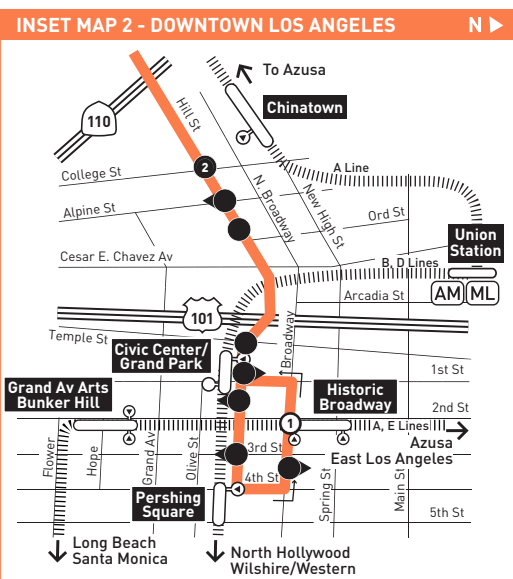

ROUTE MAP

LEGEND

- Route of Line 90
- Metro Rail
- Metrolink
- Local Stop Timepoint
- Rail Station
- Amtrak Station
- Metrolink Station
- Commuter Express
- Glendale Beeline

MAP NOTES

1. **North Hollywood B, G Lines Stations**
   Metro 90, 94, 152, 154, 155, 162, 224, 237, 501, Metro B Line, Metro G Line; BB Noho/Airport; CE549; SC757; LADOT North Hollywood DASH
2. **Verdugo Hills High School**
3. **Glendale Community College**
4. **Glendale Station**
   GB1, 2, 4, 8, 11, 12; Metrolink Antelope Valley Line, Ventura County Line; Amtrak