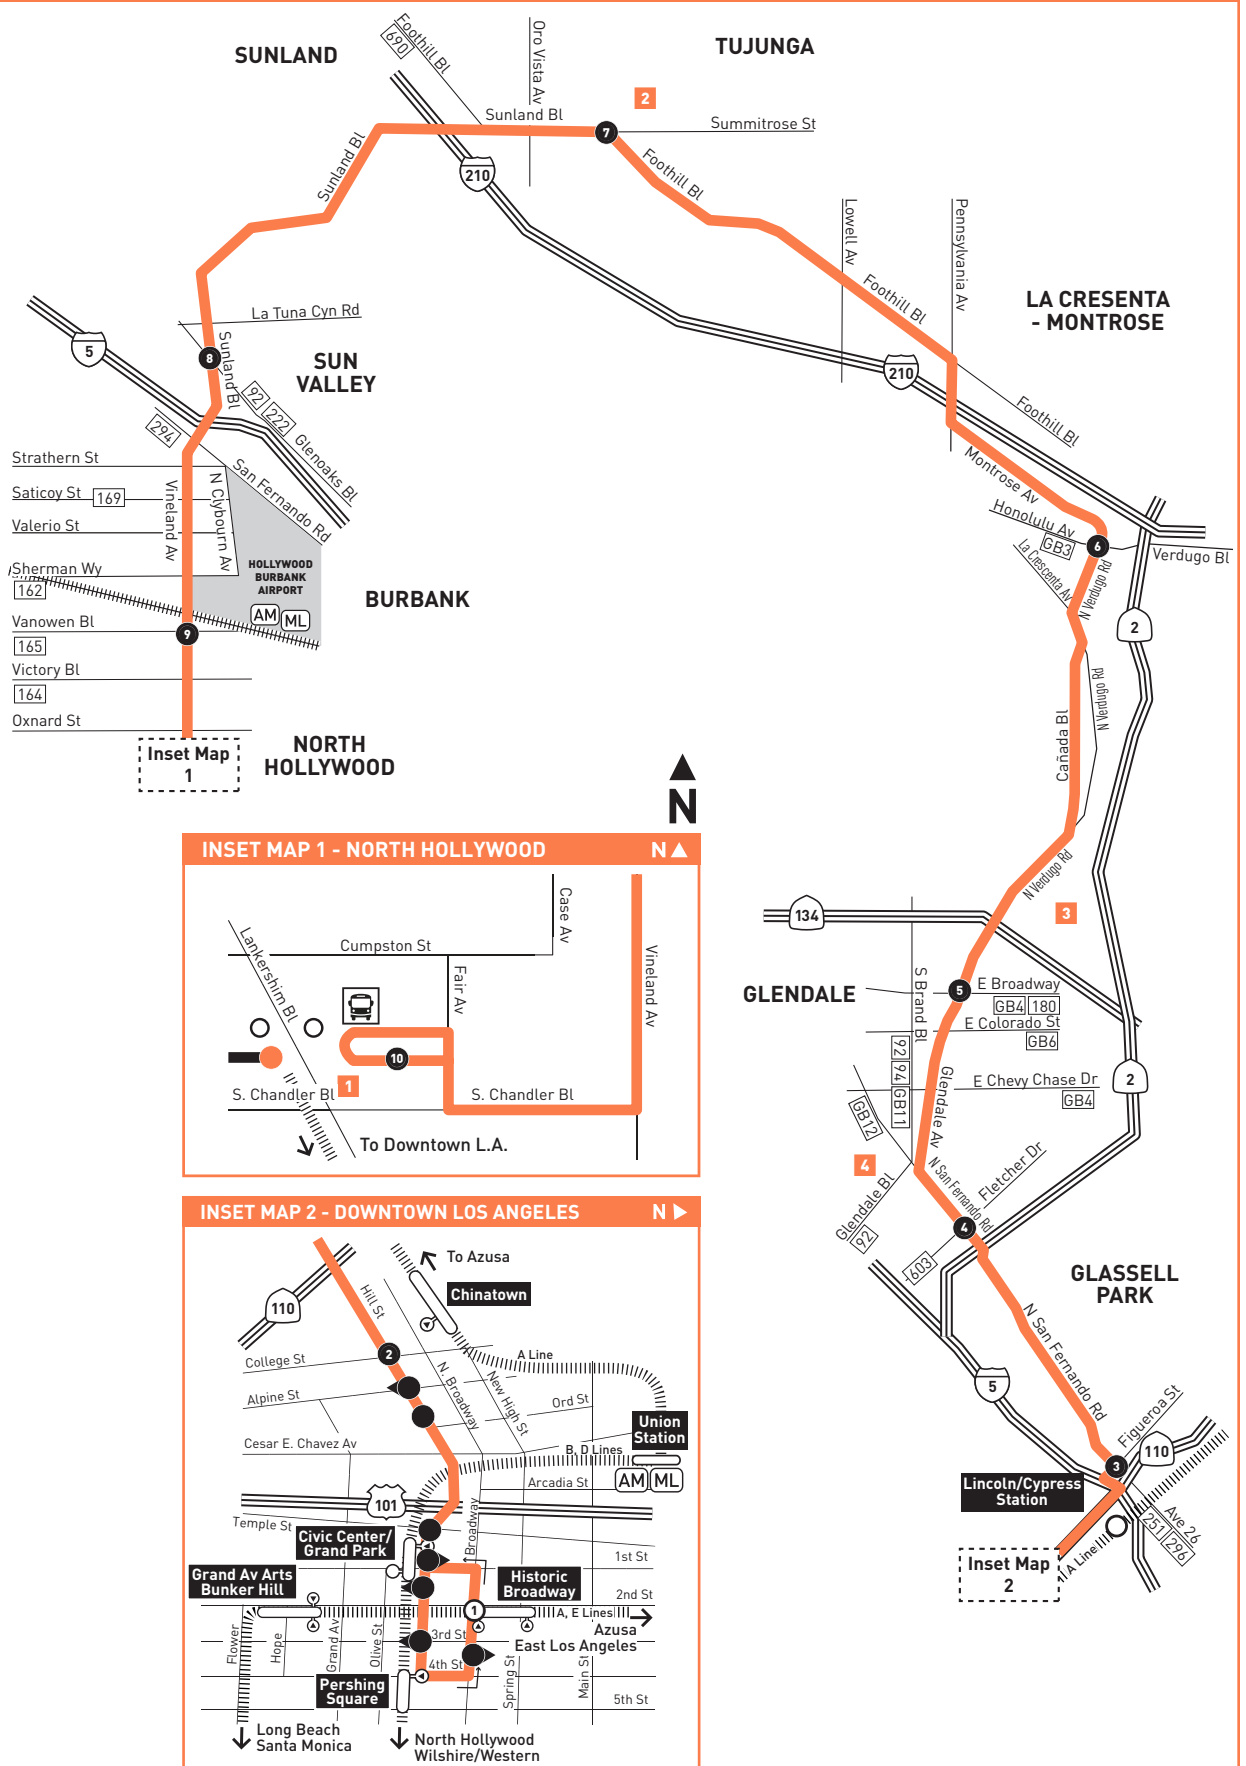

ROUTE MAP

LEGEND

- Route of Line 90
- Metro Rail
- Metrolink
- Local Stop Timepoint
- Rail Station
- Amtrak Station
- Metrolink Station
- Commuter Express
- Glendale Beeline

MAP NOTES

1. **North Hollywood B, G Lines Stations**
   Metro 90, 94, 152, 154, 155, 162, 224, 237, 501, Metro B Line, Metro G Line; BB Noho/Airport; CE549; SC757; LADOT North Hollywood DASH
2. **Verdugo Hills High School**
3. **Glendale Community College**
4. **Glendale Station**
   GB1, 2, 4, 8, 11, 12; Metrolink Antelope Valley Line, Ventura County Line; Amtrak