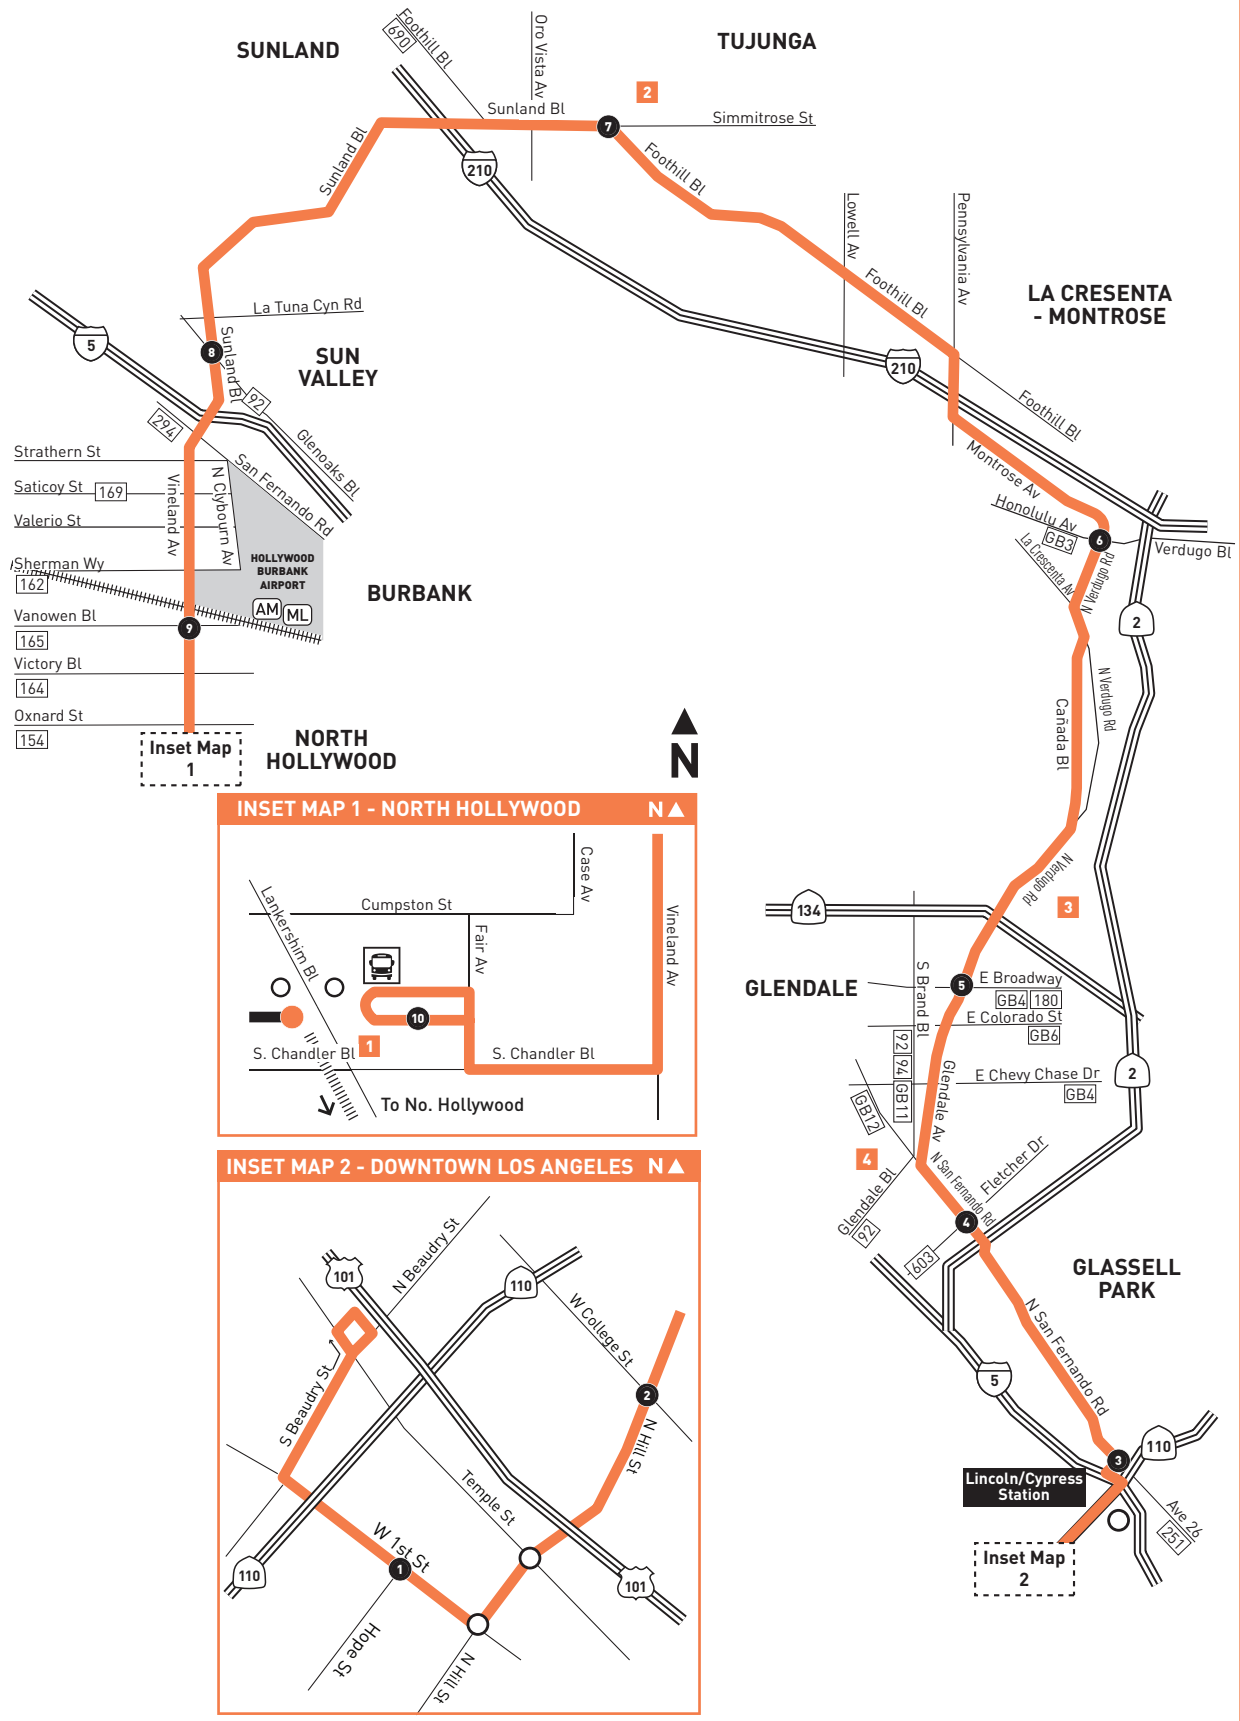

ROUTE MAP

1. #### MAP NOTES
2. **1 North Hollywood B, G Lines (Red, Orange) Stations**
     Metro 90, 94, 152, 154, 155, 162, 224, 237, 501, 656 Owl, Metro B Line (Red), Metro G Line (Orange); BB Media District, BB Noho/Airport; CE549; SC757
   - **2 Verdugo Hills High School**
   - **3 Glendale Community College**
   - **4 Glendale Station**
     GB1, 2, 4, 8, 11, 12; Metrolink Antelope Valley Line, Ventura County Line; Amtrak

1. #### LEGEND
2. Route of Line 90
   - Metro Rail
   - Metrolink
   - Local Stop Timepoint
   - Rail Station
   - Amtrak Station
   - Metrolink Station
   - Commuter Express
   - Glendale Beeline