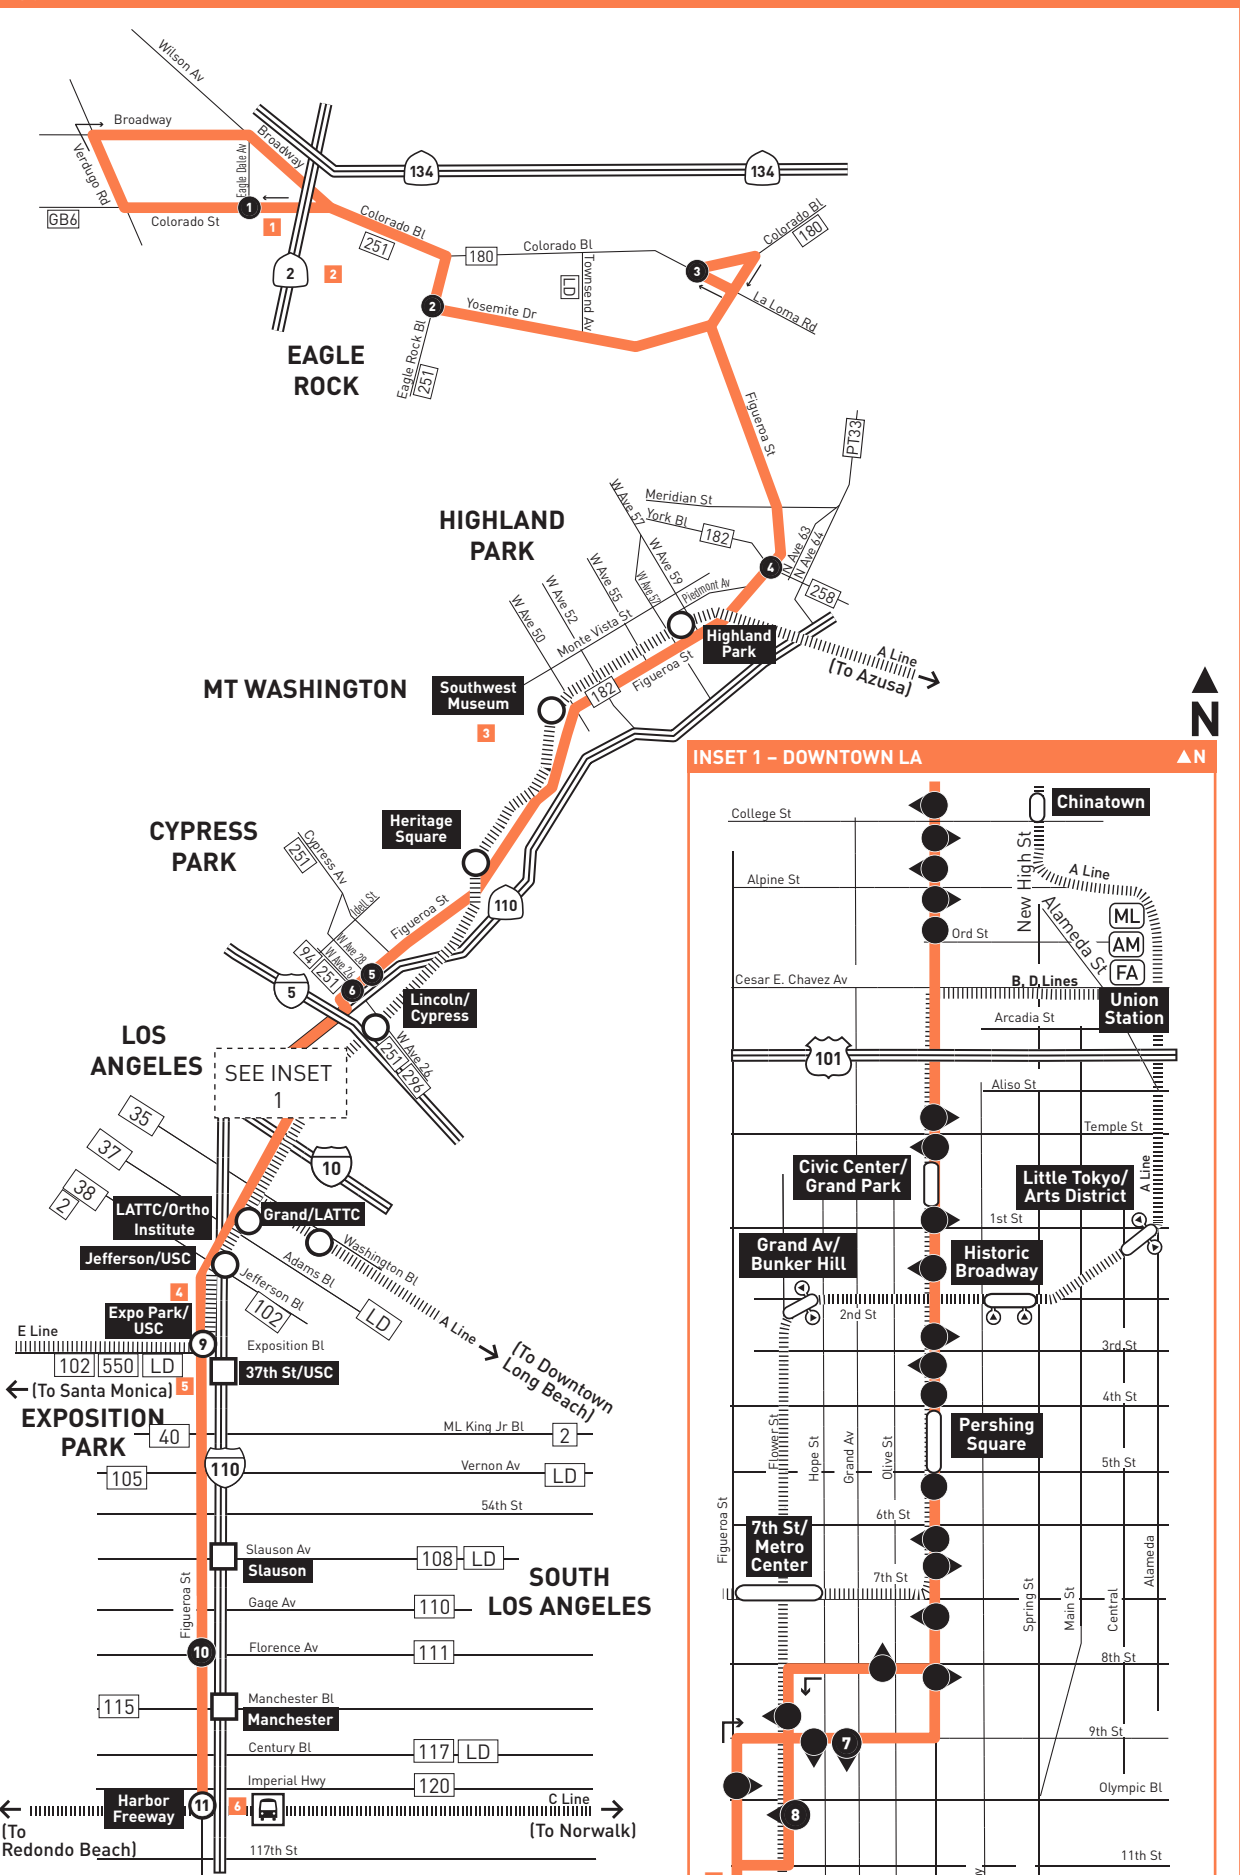

ROUTE MAP

LEGEND

- Line 81 Route
 - Metro Rail
 - Local Stop Timepoint
 - Local Stop Timepoint - Single Direction Only
 - Local Stop
 - Local Stop - Single Direction Only
 - Metro Rail Station & Timepoint
 - Metro Rail Station
 - Station Stop
 - Transit Center
 - Map Notes
 - Connecting Line
 - Amtrak
 - Metrolink
 - LAX FlyAway
 - GTrans
 - Glendale Beeline
 - LADOT Commuter Express
 - LADOT DASH
 - Pasadena Transit
 - Torrance Transit
- INSET 1 - DOWNTOWN LOS ANGELES**
- Metro Rail Station

MAP NOTES

- Colorado/Eagle Dale Layover:**
Metro 81, 251, 217, DASH Highland Park/Eagle Rock
- Eagle Rock Plaza**
- Southwest Museum**
- University of Southern California**
- Exposition Park, Coliseum, BMO Stadium**
- Harbor Freeway Station**
Freeway Level: Metro 550, J Line; Dodger Stadium Express; CE448; GA1X (Northbound Only); T4X (Southbound Only); T1
Street Level: Metro 81, 120; GA1X (Southbound Only); T1
Upper Level: Metro C Line
- LA Live/Crypto.com Arena**
- LA Convention Center**