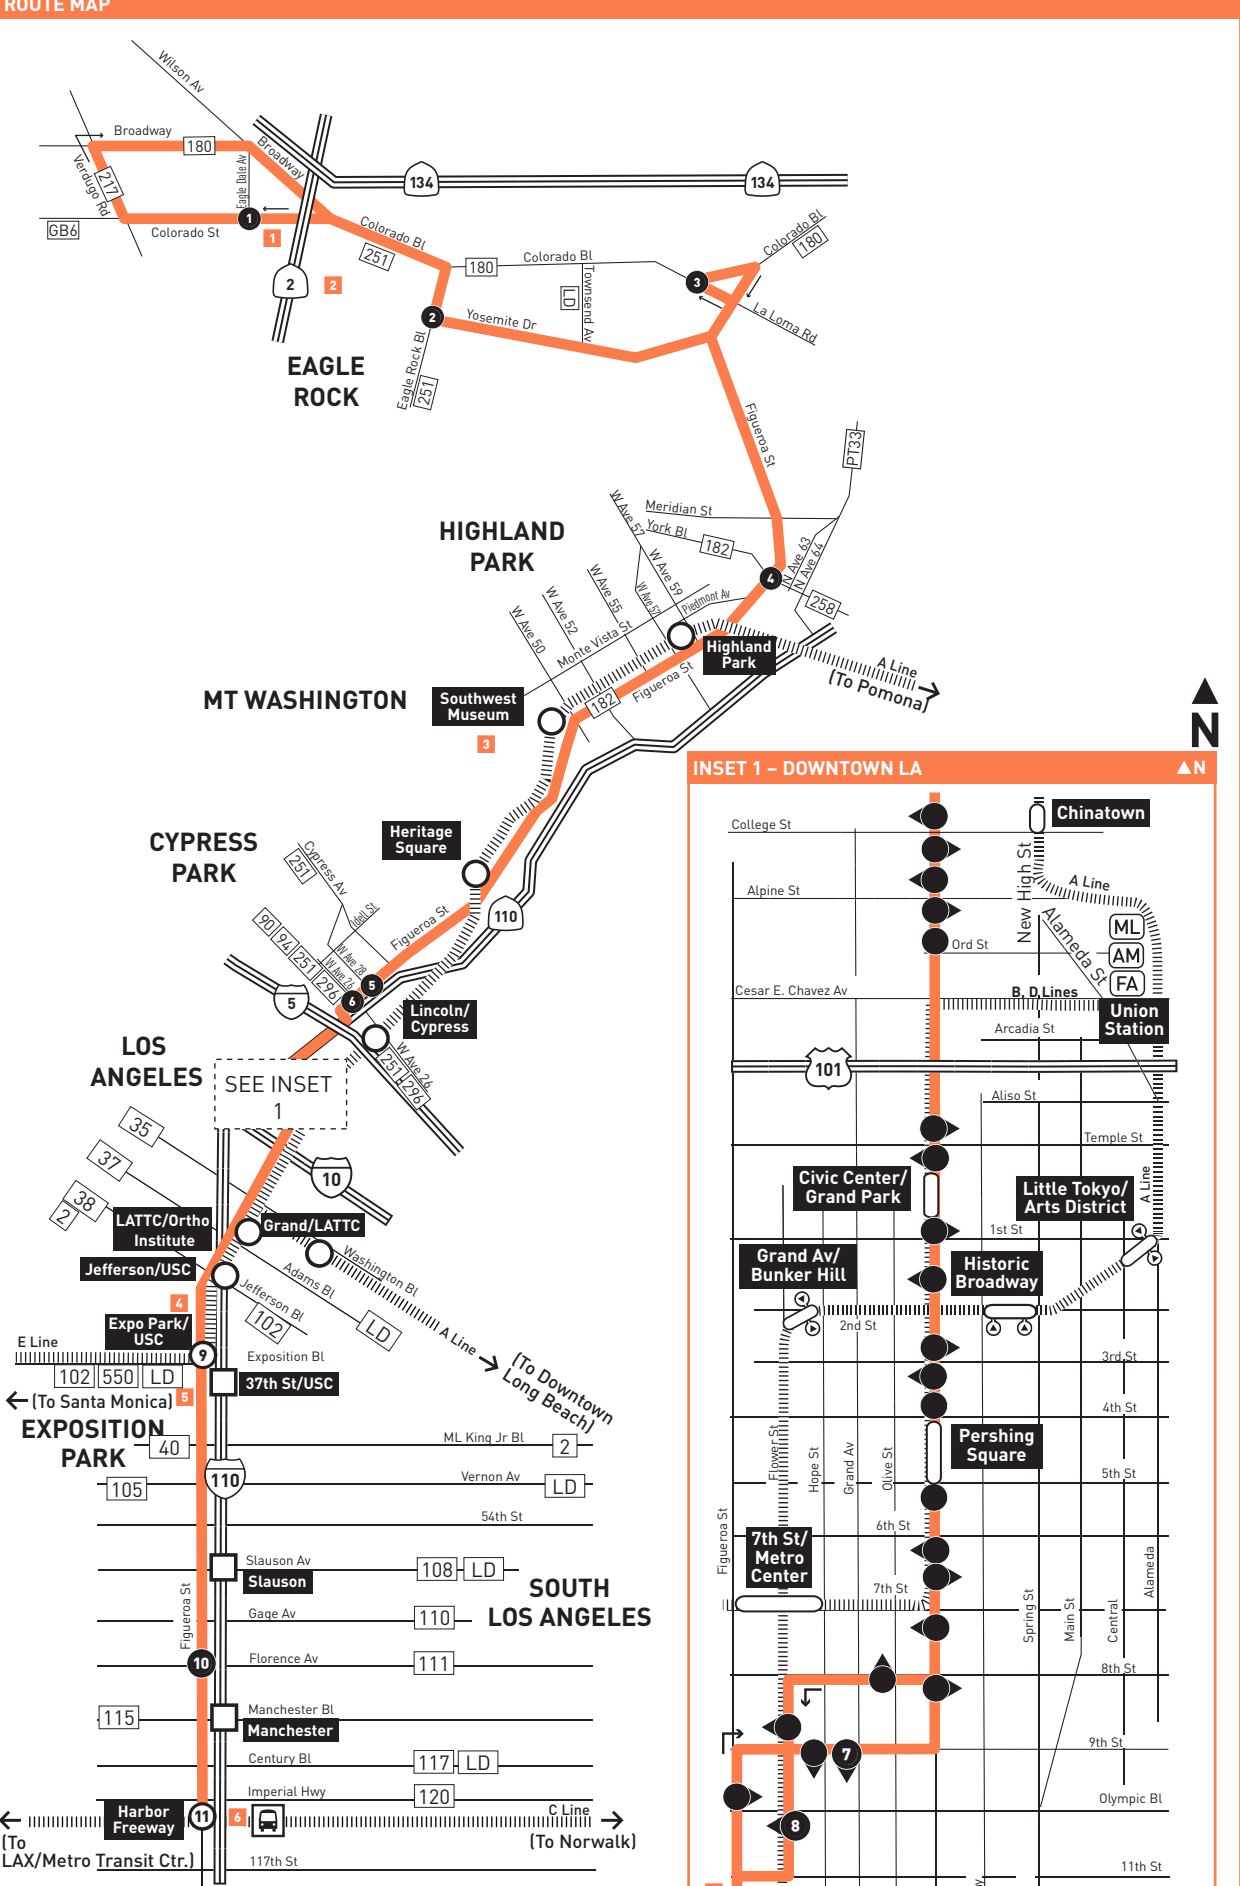

ROUTE MAP

**LEGEND**

- Line 81 Route
- Metro Rail
- Local Stop Timepoint
- Local Stop Timepoint - Single Direction Only
- Local Stop
- Local Stop - Single Direction Only
- Metro Rail Station & Timepoint
- Metro Rail Station
- Station Stop
- Transit Center
- Map Notes
- Connecting Line
- Amtrak
- Metrolink
- LAX FlyAway
- GTrans
- Glendale Beeline
- LADOT Commuter Express
- LADOT DASH
- Pasadena Transit
- Torrance Transit