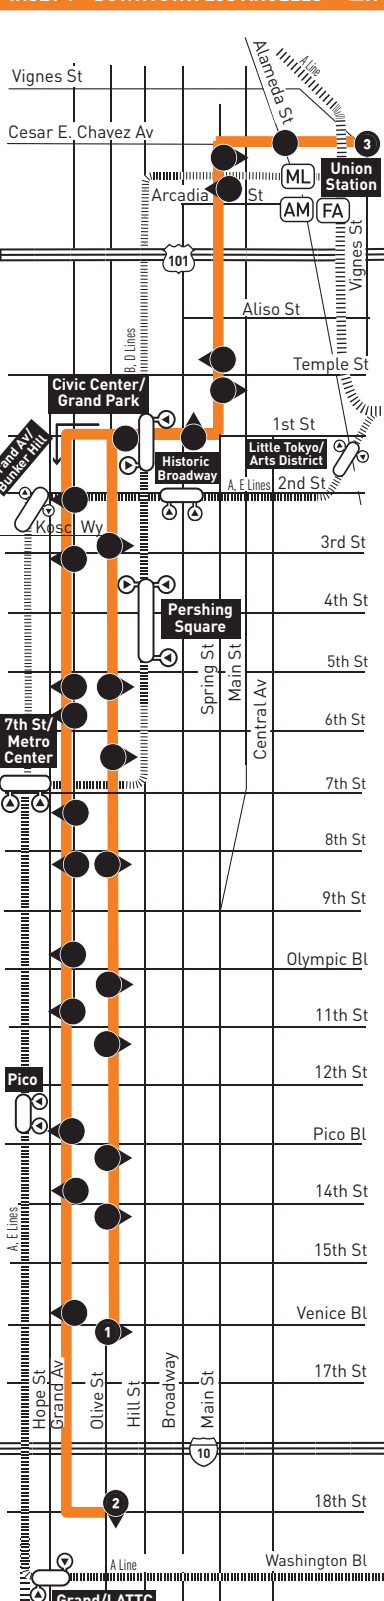

INSET 1 - DOWNTOWN LOS ANGELES

LEGEND

- Line 78 Route
- Metro Rail
- Local Stop Timepoint
- Local Stop Timepoint - Single Direction Only
- Local Stop
- Local Stop - Single Direction Only
- Metro Rail/Busway Station & Timepoint
- Transit Center
- Map Notes
- Connecting Line
- Amtrak
- Metrolink
- FlyAway
- Foothill Transit
- LADOT DASH
- Montebello Bus Lines

INSET 1 - DOWNTOWN LOS ANGELES

- Metro Rail Station
- Metro Rail Station Entrance

MAP NOTES

- **1** **Rose Hill Transit Center**
  Metro 78, 179, 182, 665; LD City Ride
- **2** **Huntington Dr (South Roadway)**
  Eastbound only Line 78 will operate on Huntington Dr (South Roadway) between Radium Dr and Eastern Av.