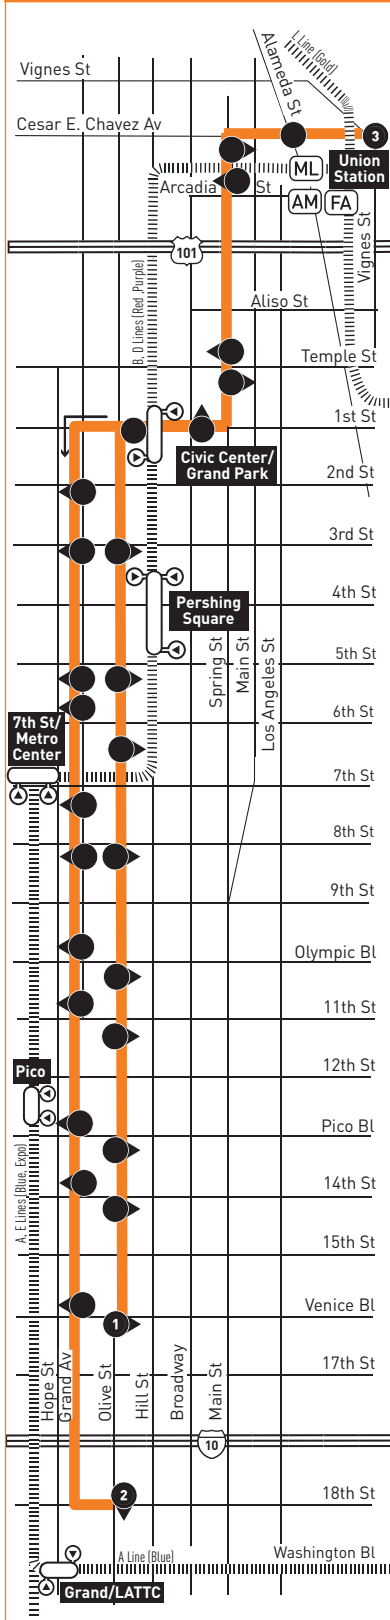

Saturday, Sunday and Holiday Schedule

Horarios de sábado días feriados

Saturday, Sunday & Holiday schedule will operate on New Year's Day, Memorial Day, Independence Day, Labor Day, Thanksgiving Day and Christmas Day.

Se usara horario del sabado, domingo y dias feriados para New Year's Day, Memorial Day, Independence Day, Labor Day, Thanksgiving Day y Christmas Day.

Special Notes

Avisos especiales

- ^B Discharge Only. First Westbound stop for boarding is at Las Tunas and Live Oak.
- ^C Wait to make connection
- ^D Originates at Olive & 7th at time shown
- ^E Terminates at Grand & Venice at time shown
- ^F Terminates at Grand & 7th at time shown

- ^B Solo descarga. La primera parada en direccion oeste para abordar es en Las Tunas Y Live Oak.
- ^C Espera para hacer la conexión
- ^D Se origina en Olive & 7th a la hora que se muestra
- ^E Termina en Grand & Venice a la hora indicada
- ^F Termina en Grand & 7th a la hora que se muestra

ROUTE MAP

INSET 1 - DOWNTOWN LOS ANGELES

LEGEND

- Line 78 Route
- Metro Rail
- Local Stop Timepoint
- Local Stop Timepoint - Single Direction Only
- Local Stop
- Local Stop - Single Direction Only
- Metro Rail/Busway Station & Timepoint
- Transit Center
- Map Notes
- Connecting Line
- AM Amtrak
- ML Metrolink
- FA FlyAway
- F Foothill Transit
- LD LADOT DASH
- M Montebello Bus Lines

INSET 1 - DOWNTOWN LOS ANGELES

- Metro Rail Station
- Metro Rail Station Entrance

MAP NOTES

- ¹ Rose Hills Transit Center
  Metro 179, 182, 256; LD City Ride
- ² Huntington Dr (South Roadway)
  Eastbound only Line 78 will operate on Huntington Dr (South Roadway) between Radium Dr and Eastern Av.