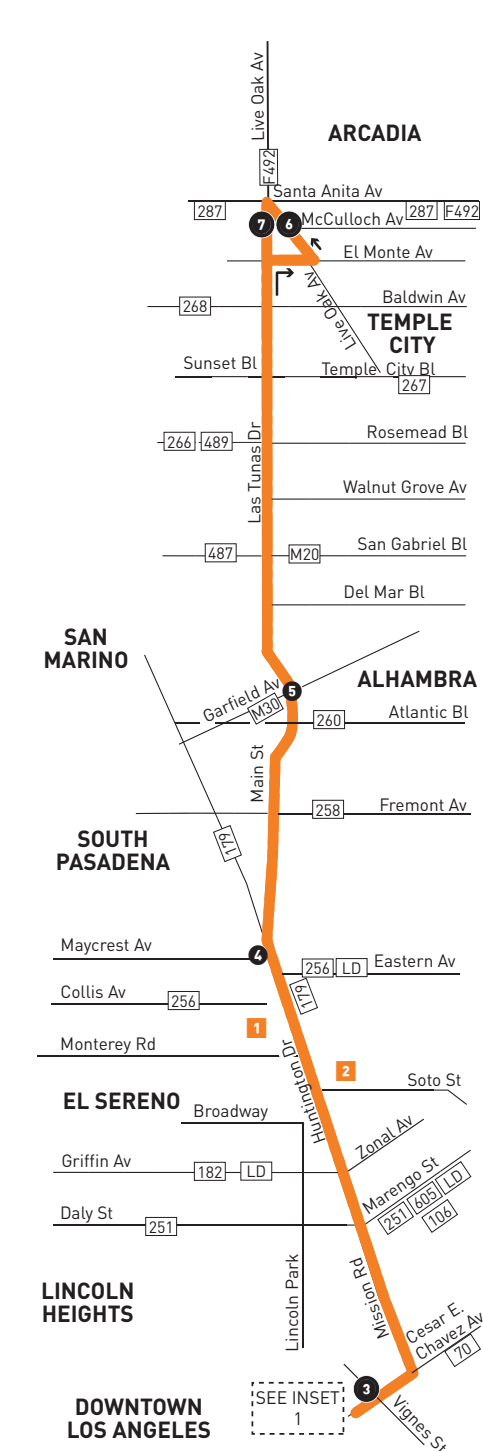

Saturday, Sunday and Holiday Schedule

Horarios de sábado días feriados

Saturday, Sunday & Holiday schedule will operate on New Year's Day, Memorial Day, Independence Day, Labor Day, Thanksgiving Day and Christmas Day.

Se usara horario del sabado, domingo y dias feriados para New Year's Day, Memorial Day, Independence Day, Labor Day, Thanksgiving Day y Christmas Day.

Special Notes

Avisos especiales

- ^B Discharge Only. First Westbound stop for boarding is at Las Tunas and Live Oak.
- ^C Wait to make connection
- ^D Originates at Olive & 7th at time shown
- ^E Terminates at Grand & Venice at time shown
- ^F Terminates at Grand & 7th at time shown

- ^B Solo descarga. La primera parada en direccion oeste para abordar es en Las Tunas Y Live Oak.
- ^C Espera para hacer la conexión
- ^D Se origina en Olive & 7th a la hora que se muestra
- ^E Termina en Grand & Venice a la hora indicada
- ^F Termina en Grand & 7th a la hora que se muestra

ROUTE MAP

INSET 1 - DOWNTOWN LOS ANGELES

LEGEND

- Line 78 Route
- Metro Rail
- Local Stop Timepoint
- Local Stop Timepoint - Single Direction Only
- Local Stop
- Local Stop - Single Direction Only
- Metro Rail/Busway Station & Timepoint
- Transit Center
- Map Notes
- Connecting Line
- AM Amtrak
- ML Metrolink
- FA FlyAway
- F Foothill Transit
- LD LADOT DASH
- M Montebello Bus Lines

INSET 1 - DOWNTOWN LOS ANGELES

- Metro Rail Station
- Metro Rail Station Entrance

MAP NOTES

- ¹ Rose Hills Transit Center
  Metro 179, 182, 256; LD City Ride
- ² Huntington Dr (South Roadway)
  Eastbound only Line 78 will operate on Huntington Dr (South Roadway) between Radium Dr and Eastern Av.