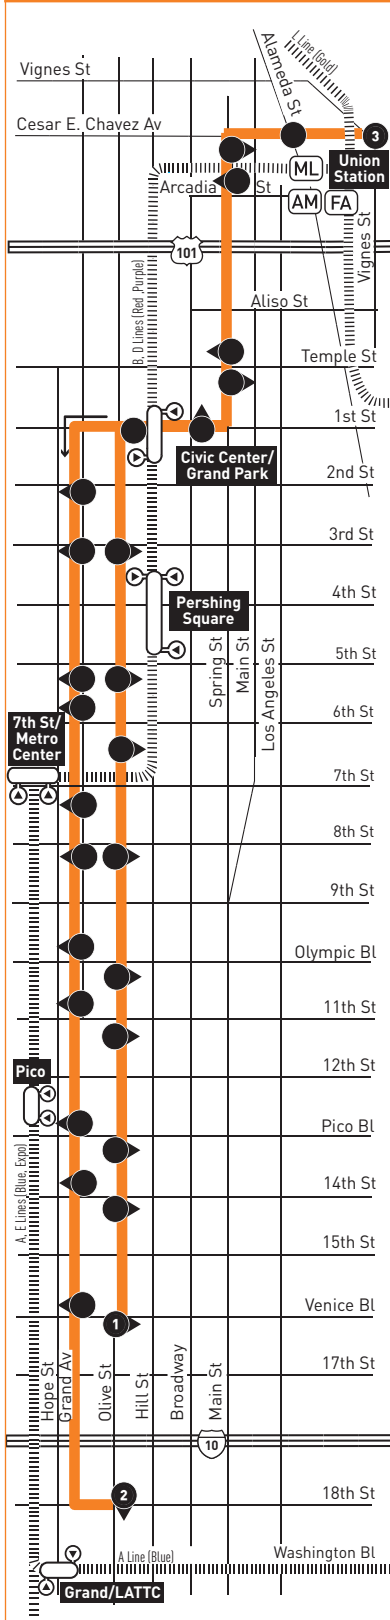

- B** Espera para hacer la conexión
- C** Se origina en Olive & 7th a la hora que se muestra
- D** Termina en Grand & Venice a la hora indicada
- E** Terminates at Grand & 7th at time shown

ROUTE MAP

INSET 1 - DOWNTOWN LOS ANGELES

LEGEND

- Line 78 Route
- Metro Rail
- Local Stop Timepoint
- Local Stop Timepoint - Single Direction Only
- Local Stop
- Local Stop - Single Direction Only
- Metro Rail/Busway Station & Timepoint
- Transit Center
- Map Notes
- Connecting Line
- Amtrak
- Metrolink
- FlyAway
- Foothill Transit
- LADOT DASH
- Montebello Bus Lines

INSET 1 - DOWNTOWN LOS ANGELES

- Metro Rail Station
- Metro Rail Station Entrance

MAP NOTES

- 1** Rose Hills Transit Center
Metro 179, 182, 256;
LD City Ride
- 2** Huntington Dr (South Roadway)
Eastbound only Line 78 will operate on Huntington Dr (South Roadway) between Radium Dr and Eastern Av.