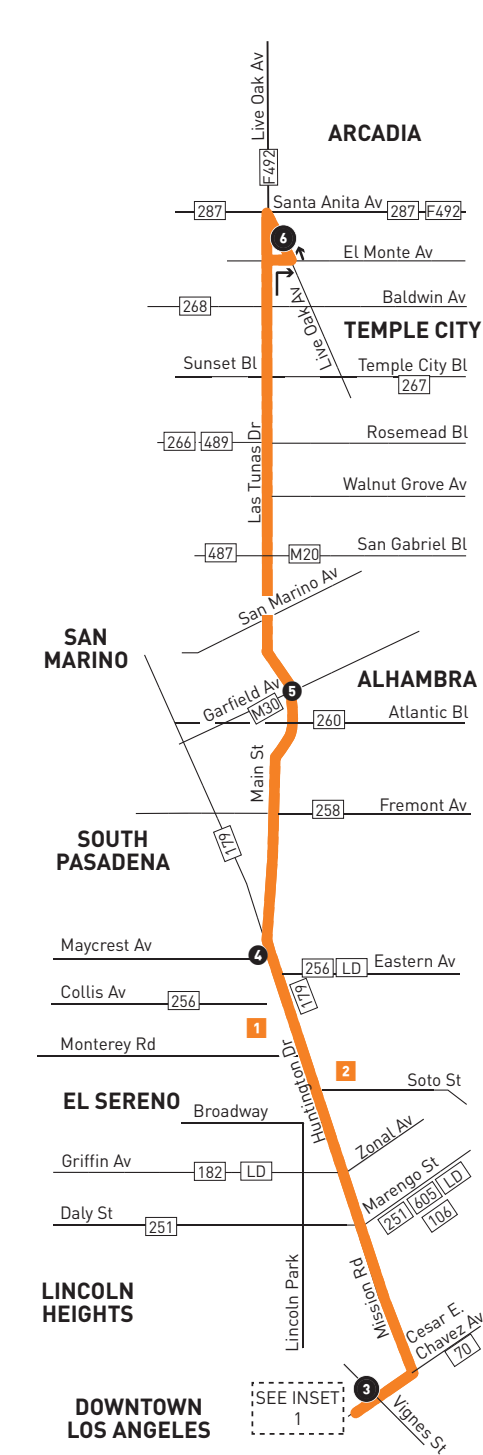

- B** Espera para hacer la conexión
- C** Se origina en Olive & 7th a la hora que se muestra
- D** Termina en Grand & Venice a la hora indicada
- E** Terminates at Grand & 7th at time shown

ROUTE MAP

INSET 1 - DOWNTOWN LOS ANGELES

LEGEND

- Line 78 Route
- Metro Rail
- Local Stop Timepoint
- Local Stop Timepoint - Single Direction Only
- Local Stop
- Local Stop - Single Direction Only
- Metro Rail/Busway Station & Timepoint
- Transit Center
- Map Notes
- Connecting Line
- Amtrak
- Metrolink
- FlyAway
- Foothill Transit
- LADOT DASH
- Montebello Bus Lines

INSET 1 - DOWNTOWN LOS ANGELES

- Metro Rail Station
- Metro Rail Station Entrance

MAP NOTES

- 1** Rose Hills Transit Center
Metro 179, 182, 256;
LD City Ride
- 2** Huntington Dr (South Roadway)
Eastbound only Line 78 will operate on Huntington Dr (South Roadway) between Radium Dr and Eastern Av.