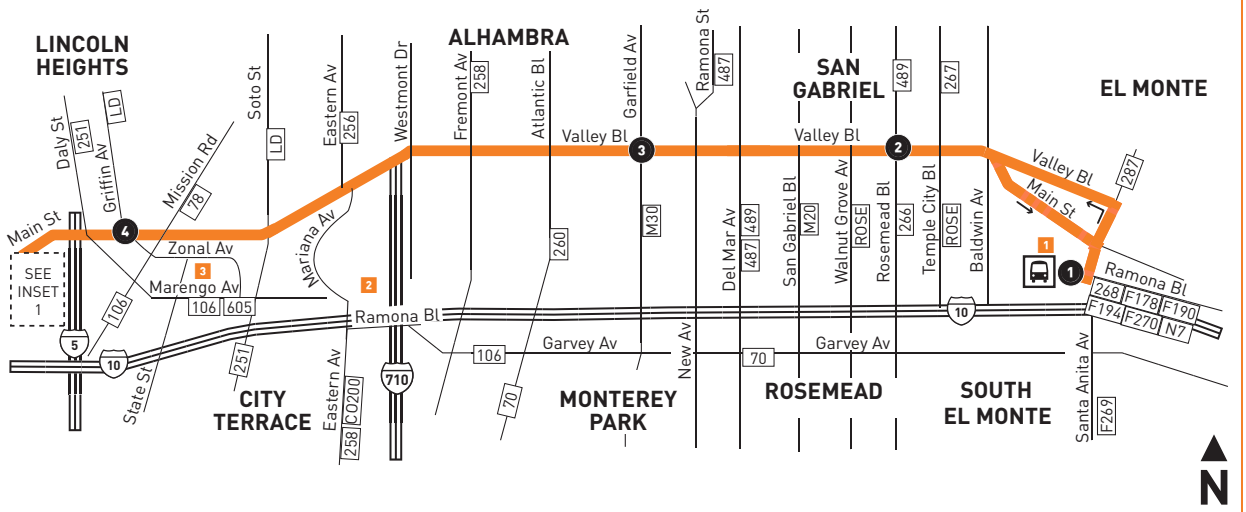

ROUTE MAP

INSET 1 - DOWNTOWN LOS ANGELES

LEGEND

- Line 76 Route
- Metro Rail
- Local Stop Timepoint
- Local Stop Timepoint - Single Direction Only
- Local Stop
- Local Stop - Single Direction Only
- Transit Center
- Map Notes
- Connecting Line
- Amtrak
- Metrolink
- FlyAway
- Commerce Municipal Bus
- Foothill Transit
- LADOT DASH
- Montebello Bus Lines
- Norwalk Transit
- Rosemead Explorer