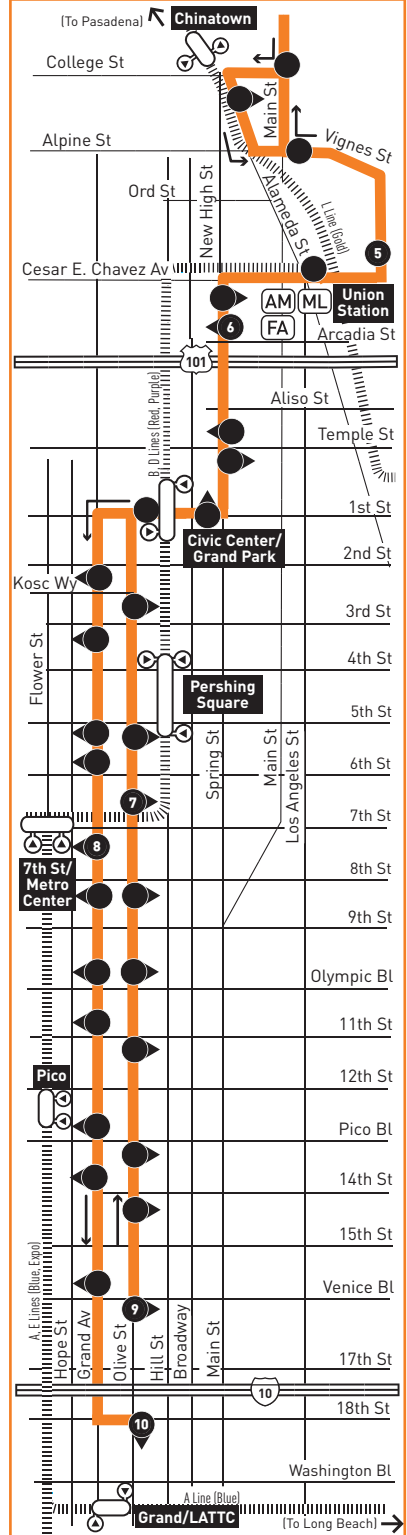

ROUTE MAP

INSET 1 - DOWNTOWN LOS ANGELES

LEGEND

- Line 76 Route
- Metro Rail
- Local Stop Timepoint
- Local Stop Timepoint - Single Direction Only
- Local Stop
- Local Stop - Single Direction Only
- Transit Center
- Map Notes
- Connecting Line
- Amtrak
- Metrolink
- FlyAway
- Commerce Municipal Bus
- Foothill Transit
- LADOT DASH
- Montebello Bus Lines
- Norwalk Transit
- Rosemead Explorer