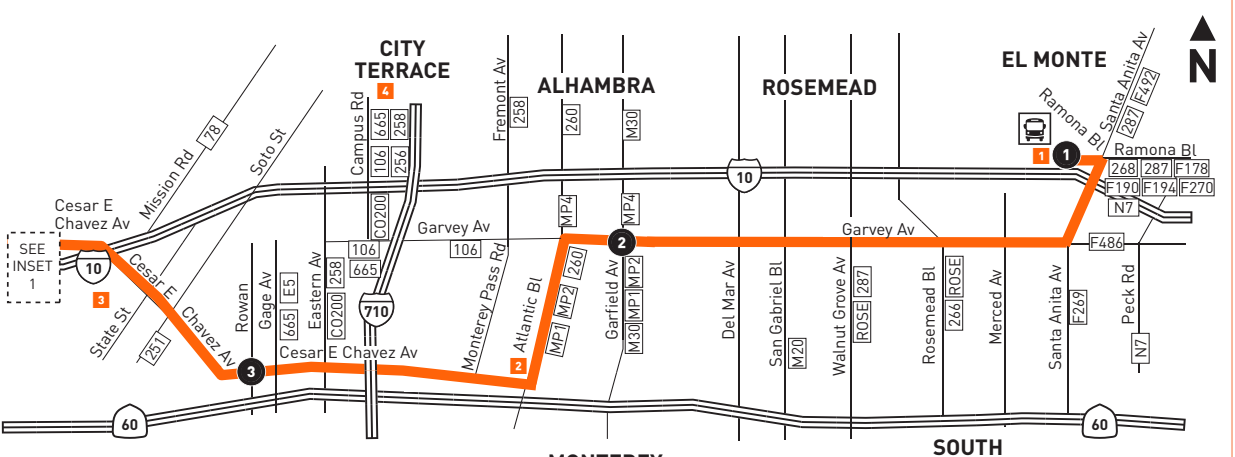

Avisos especiales

- B** Espera en Olive St y 7th St con otras líneas para pasajeros en conexión
- C** Termina en Grand & Venice a la hora indicada.

Lose something?

Learn more about Metro's Lost & Found service. Visit metro.net/lostandfound or call 323.937.8920.

ROUTE MAP

- MAP NOTES**
- 1 El Monte Station**
Upper Level: J Line (Silver 910/950); F486, F488, F492, Silver Streak; Greyhound; Hollywood Bowl Shuttle
Lower Level: Metro 70, 76, 267, 268, 287, 577; F178, F190, F194, F269, F270, F282; N7
 - 2 East Los Angeles College**
 - 3 White Memorial Medical Center**
 - 4 Cal State LA**

LEGEND

- Line 70 Route
- ▬ Metro Rail
- # Local Stop Timepoint
- # Local Stop Timepoint - Single Direction Only
- Local Stop
- Local Stop - Single Direction Only
- 🦉 Owl Stop
- 🚏 Transit Center
- # Map Notes
- ### Connecting Line
- AM Amtrak
- ML Metrolink
- FA FlyAway
- LD LADOT DASH
- EL East Los Angeles Shuttle (El Sol)
- F Foothill Transit
- M Montebello Bus Lines
- MP Monterey Park Spirit Bus
- N Norwalk Transit
- ROSE Rosemead Explorer
- CO Commerce Municipal Bus

INSET 1 - DOWNTOWN LOS ANGELES

- Metro Rail Station
- ⊕ Metro Rail Station Entrance