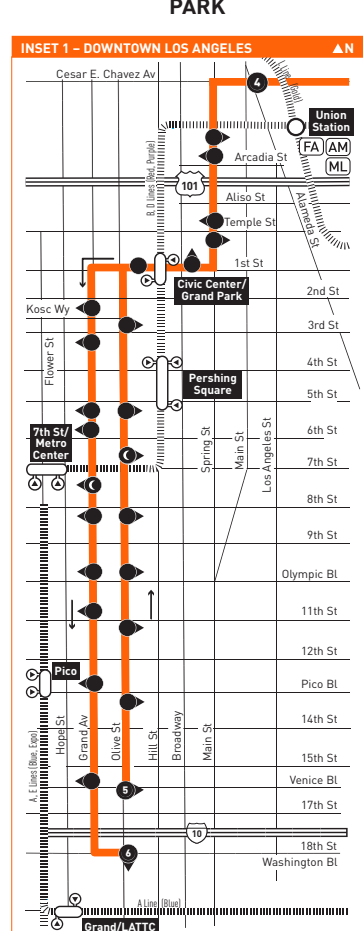

Horarios de sabado, domingo y días feriados en vigor para New Year's Day, Memorial Day, Independence Day, Labor Day, Thanksgiving Day and Christmas Day.

Special Notes

- B** Waits at Olive St & 7th St with other lines for connecting passengers
- C** Terminates at Grand & Venice at time shown.

Avisos especiales

- B** Espera en Olive St y 7th St con otras líneas para pasajeros en conexión
- C** Termina en Grand & Venice a la hora indicada.

Lose something?

Learn more about Metro's Lost & Found service. Visit metro.net/lostandfound or call 323.937.8920.

ROUTE MAP

- MAP NOTES**
- 1 El Monte Station**
Upper Level: J Line (Silver 910/950); F486, F488, F492, Silver Streak; Greyhound; Hollywood Bowl Shuttle
Lower Level: Metro 70, 76, 267, 268, 287, 577; F178, F190, F194, F269, F270, F282; N7
 - 2 East Los Angeles College**
 - 3 White Memorial Medical Center**
 - 4 Cal State LA**

INSET 1 - DOWNTOWN LOS ANGELES

- Metro Rail Station
- ⊕ Metro Rail Station Entrance