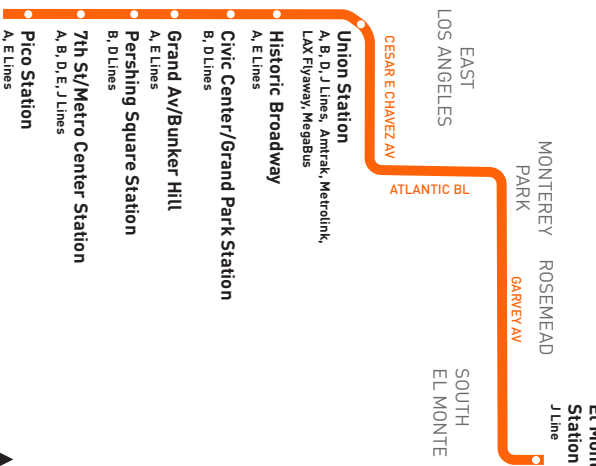

Connect to Metro Security 24/7.

Call: 888.950.7233
Text: 213.788.2777
App: LA Metro Transit Watch
Call 911 for emergencies.

- metro.net 323.900.METRO
- Wheelchair Hotline 800.621.7828
- Travel Info 511
- California Relay Service 711

Effective Dec 10 2023

70

Metro Local

Eastbound to El Monte Station
Westbound to Downtown Los Angeles
via Garvey Av & Cesar E Chavez Av