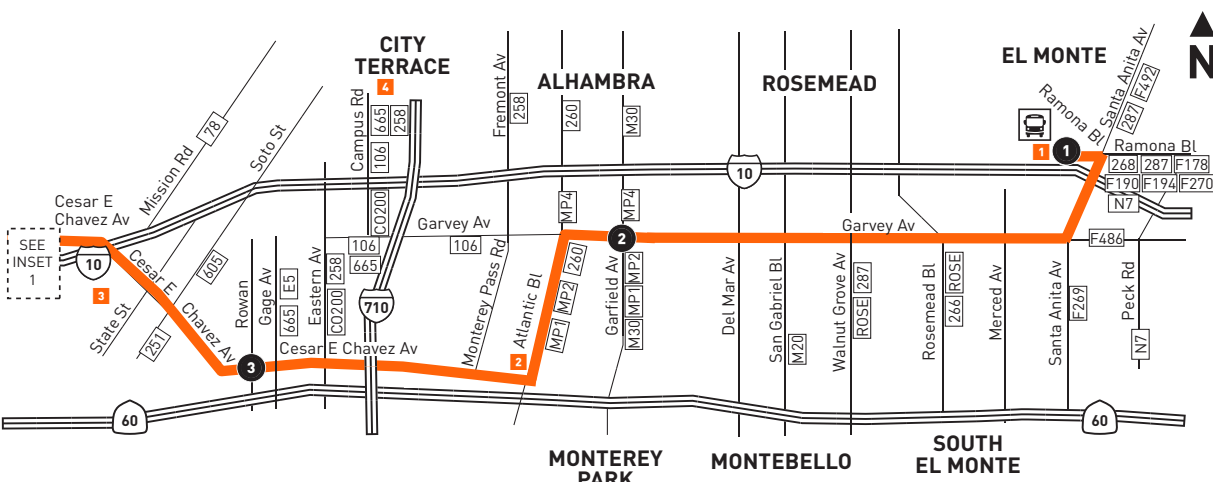

Avisos especiales

- B** Espera en Olive St y 7th St con otras líneas para pasajeros en conexión
- C** Termina en Grand & Venice a la hora indicada.

Follow us.

- @metrolosangeles
- @losangelesmetro
- @metrolosangeles

For transportation news and views, visit metro.net/thesource.

ROUTE MAP

MAP NOTES

- 1 El Monte Station**
Upper Level: J Line; F486, F488, F492, Silver Streak; Greyhound; Hollywood Bowl Shuttle
Lower Level: Metro 70, 76, 267, 268, 287, 577; F178, F190, F194, F269, F270, F282; N7
- 2 East Los Angeles College**
- 3 White Memorial Medical Center**
- 4 Cal State LA**

INSET 1 - DOWNTOWN LOS ANGELES

LEGEND

- Line 70 Route
- Metro Rail
- Local Stop Timepoint
- Local Stop Timepoint - Single Direction Only
- Local Stop
- Local Stop - Single Direction Only
- Owl Stop
- Transit Center
- Map Notes
- Connecting Line
- AM Amtrak
- ML Metrolink
- FA FlyAway
- LD LADOT DASH
- EL East Los Angeles Shuttle (El Sol)
- F Foothill Transit
- M Montebello Bus Lines
- MP Monterey Park Spirit Bus
- N Norwalk Transit
- ROSE Rosemead Explorer
- CO Commerce Municipal Bus

- INSET 1 - DOWNTOWN LOS ANGELES
- Metro Rail Station
- Metro Rail Station Entrance