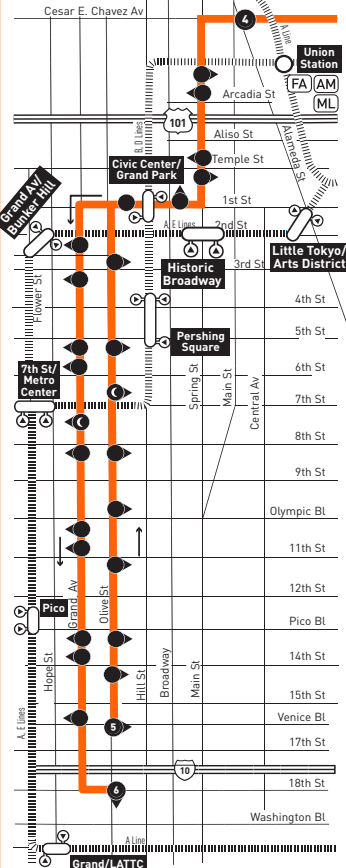

Avisos especiales

- B** Espera en Olive St y 7th St con otras líneas para pasajeros en conexión
- C** Termina en Grand & Venice a la hora indicada.

Follow us.

- @metrolosangeles
- @losangelesmetro
- @metrolosangeles

For transportation news and views, visit metro.net/thesource.

ROUTE MAP

MAP NOTES

- 1 El Monte Station**
Upper Level: J Line; F486, F488, F492, Silver Streak; Greyhound; Hollywood Bowl Shuttle
Lower Level: Metro 70, 76, 267, 268, 287, 577; F178, F190, F194, F269, F270, F282; N7
- 2 East Los Angeles College**
- 3 White Memorial Medical Center**
- 4 Cal State LA**

INSET 1 - DOWNTOWN LOS ANGELES

LEGEND

- Line 70 Route
- Metro Rail
- Local Stop Timepoint
- Local Stop Timepoint - Single Direction Only
- Local Stop
- Local Stop - Single Direction Only
- Owl Stop
- Transit Center
- Map Notes
- Connecting Line
- AM Amtrak
- ML Metrolink
- FA FlyAway
- LD LADOT DASH
- EL East Los Angeles Shuttle (El Sol)
- F Foothill Transit
- M Montebello Bus Lines
- MP Monterey Park Spirit Bus
- N Norwalk Transit
- ROSE Rosemead Explorer
- CO Commerce Municipal Bus

- INSET 1 - DOWNTOWN LOS ANGELES
- Metro Rail Station
- Metro Rail Station Entrance