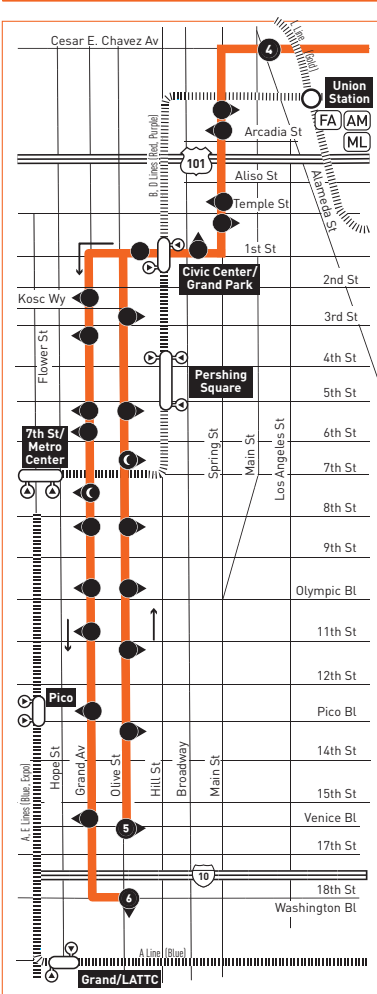

ROUTE MAP

INSET 1 - DOWNTOWN LOS ANGELES

LEGEND

- Line 70 Route
- Metro Rail
- Local Stop Timepoint
- Local Stop Timepoint - Single Direction Only
- Local Stop
- Local Stop - Single Direction Only
- Owl Stop
- Transit Center
- Map Notes
- Connecting Line
- Amtrak
- Metrolink
- FlyAway
- LADOT DASH
- East Los Angeles Shuttle (El Sol)
- Foothill Transit
- Montebello Bus Lines
- Monterey Park Spirit Bus
- Norwalk Transit
- Rosemead Explorer
- Commerce Municipal Bus

INSET 1 - DOWNTOWN LOS ANGELES

- Metro Rail Station
- Metro Rail Station Entrance

MAP NOTES

- 1 El Monte Station**
Upper Level: J Line (Silver 910/950); F486, F488, F492, Silver Streak; Greyhound; Hollywood Bowl Shuttle
Lower Level: Metro 70, 76, 267, 268, 287, 577; F178, F190, F194, F269, F270, F282; N7
- 2 East Los Angeles College**
- 3 White Memorial Medical Center**
- 4 Cal State LA** 150931

Metro Local

Eastbound to El Monte Station
Westbound to Downtown Los Angeles
via Garvey Av & Cesar E Chavez Av

70

Effective Jun 26 2022

Saturday

Effective Jun 26 2022

70

Eastbound (Approximate Times)