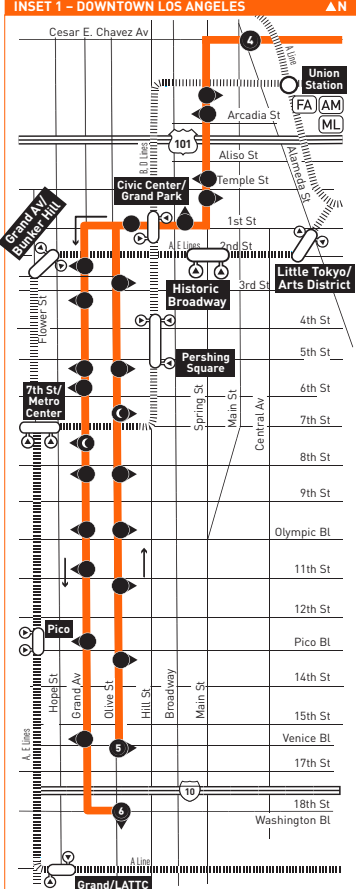

## Eastbound (Approximate Times)

## Special Notes

- B** Waits at Olive St & 7th St with other lines for connecting passengers
- C** Terminates at Grand & Venice at time shown.

## Avisos especiales

- B** Espera en Olive St y 7th St con otras líneas para pasajeros en conexión
- C** Termina en Grand & Venice a la hora indicada.

- LEGEND**
- Line 70 Route
  - ▬ Metro Rail
  - # Local Stop Timepoint
  - # Local Stop Timepoint - Single Direction Only
  - Local Stop
  - Local Stop - Single Direction Only
  - 🦉 Owl Stop
  - 🚏 Transit Center
  - 📄 Map Notes
  - ### Connecting Line
  - AM Amtrak
  - ML Metrolink
  - FA FlyAway
  - LD LADOT DASH
  - EL East Los Angeles Shuttle (El Sol)
  - F Foothill Transit
  - M Montebello Bus Lines
  - MP Monterey Park Spirit Bus
  - N Norwalk Transit
  - ROSE Rosemead Explorer
  - CO Commerce Municipal Bus
- INSET 1 - DOWNTOWN LOS ANGELES**
- 🚏 Metro Rail Station
  - 🚏 Metro Rail Station Entrance