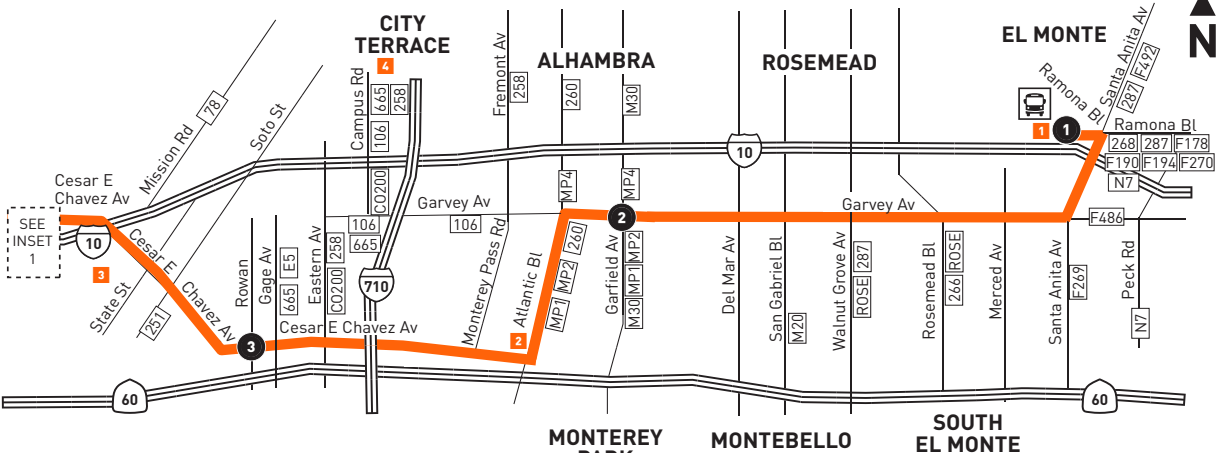

## Special Notes

- B** Waits at Olive St & 7th St with other lines for connecting passengers
- C** Terminates at Grand & Venice at time shown.

## Avisos especiales

- B** Espera en Olive St y 7th St con otras líneas para pasajeros en conexión
- C** Termina en Grand & Venice a la hora indicada.

## ROUTE MAP

- MAP NOTES**
- 1 El Monte Station**  
Upper Level: J Line; F486, F488, F492, Silver Streak; Megabus; Greyhound; Hollywood Bowl Shuttle  
Lower Level: Metro 70, 76, 267, 268, 287, 577; F178, F190, F194, F269, F270, F282; N7
  - 2 East Los Angeles College**
  - 3 White Memorial Medical Center**
  - 4 Cal State LA**

- LEGEND**
- Line 70 Route
  - ▬ Metro Rail
  - # Local Stop Timepoint
  - # Local Stop Timepoint - Single Direction Only
  - Local Stop
  - Local Stop - Single Direction Only
  - 🦉 Owl Stop
  - 🚏 Transit Center
  - 📄 Map Notes
  - ### Connecting Line
  - AM Amtrak
  - ML Metrolink
  - FA FlyAway
  - LD LADOT DASH
  - EL East Los Angeles Shuttle (El Sol)
  - F Foothill Transit
  - M Montebello Bus Lines
  - MP Monterey Park Spirit Bus
  - N Norwalk Transit
  - ROSE Rosemead Explorer
  - CO Commerce Municipal Bus
- INSET 1 - DOWNTOWN LOS ANGELES**
- 🚏 Metro Rail Station
  - 🚏 Metro Rail Station Entrance