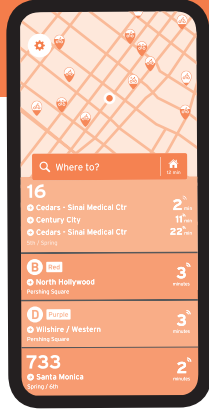

Eastbound Al Este (Approximate Times / Tiempos Aproximados)

Westbound Al Oeste (Approximate Times / Tiempos Aproximados)

Table with 13 columns for stations and multiple rows of departure times for Eastbound Al Este and Westbound Al Oeste services.

Sunday and Holiday

Eastbound Al Este (Approximate Times / Tiempos Aproximados)

Westbound Al Oeste (Approximate Times / Tiempos Aproximados)

Table with 13 columns for stations and multiple rows of departure times for Sunday and Holiday services.

Special Notes

Avisos especiales

- Wait 6 minutes at 7th & Spring for Downtown transfer connections. Wait 8 minutes at 8th & Broadway for Downtown transfer connections.

- Espera 6 minutos en la 7th y Spring por las conexiones de transferencia en Downtown. Espera 8 minutos en la 8th y Broadway por las conexiones de transferencia a Downtown.

Need to know on the go?

Download Transit app for trip plans, service alerts, maps and more.

Connect to Metro Security 24/7.

Call: 888.950.7233 Text: 213.788.2777 App: LA Metro Transit Watch Call 911 for emergencies.