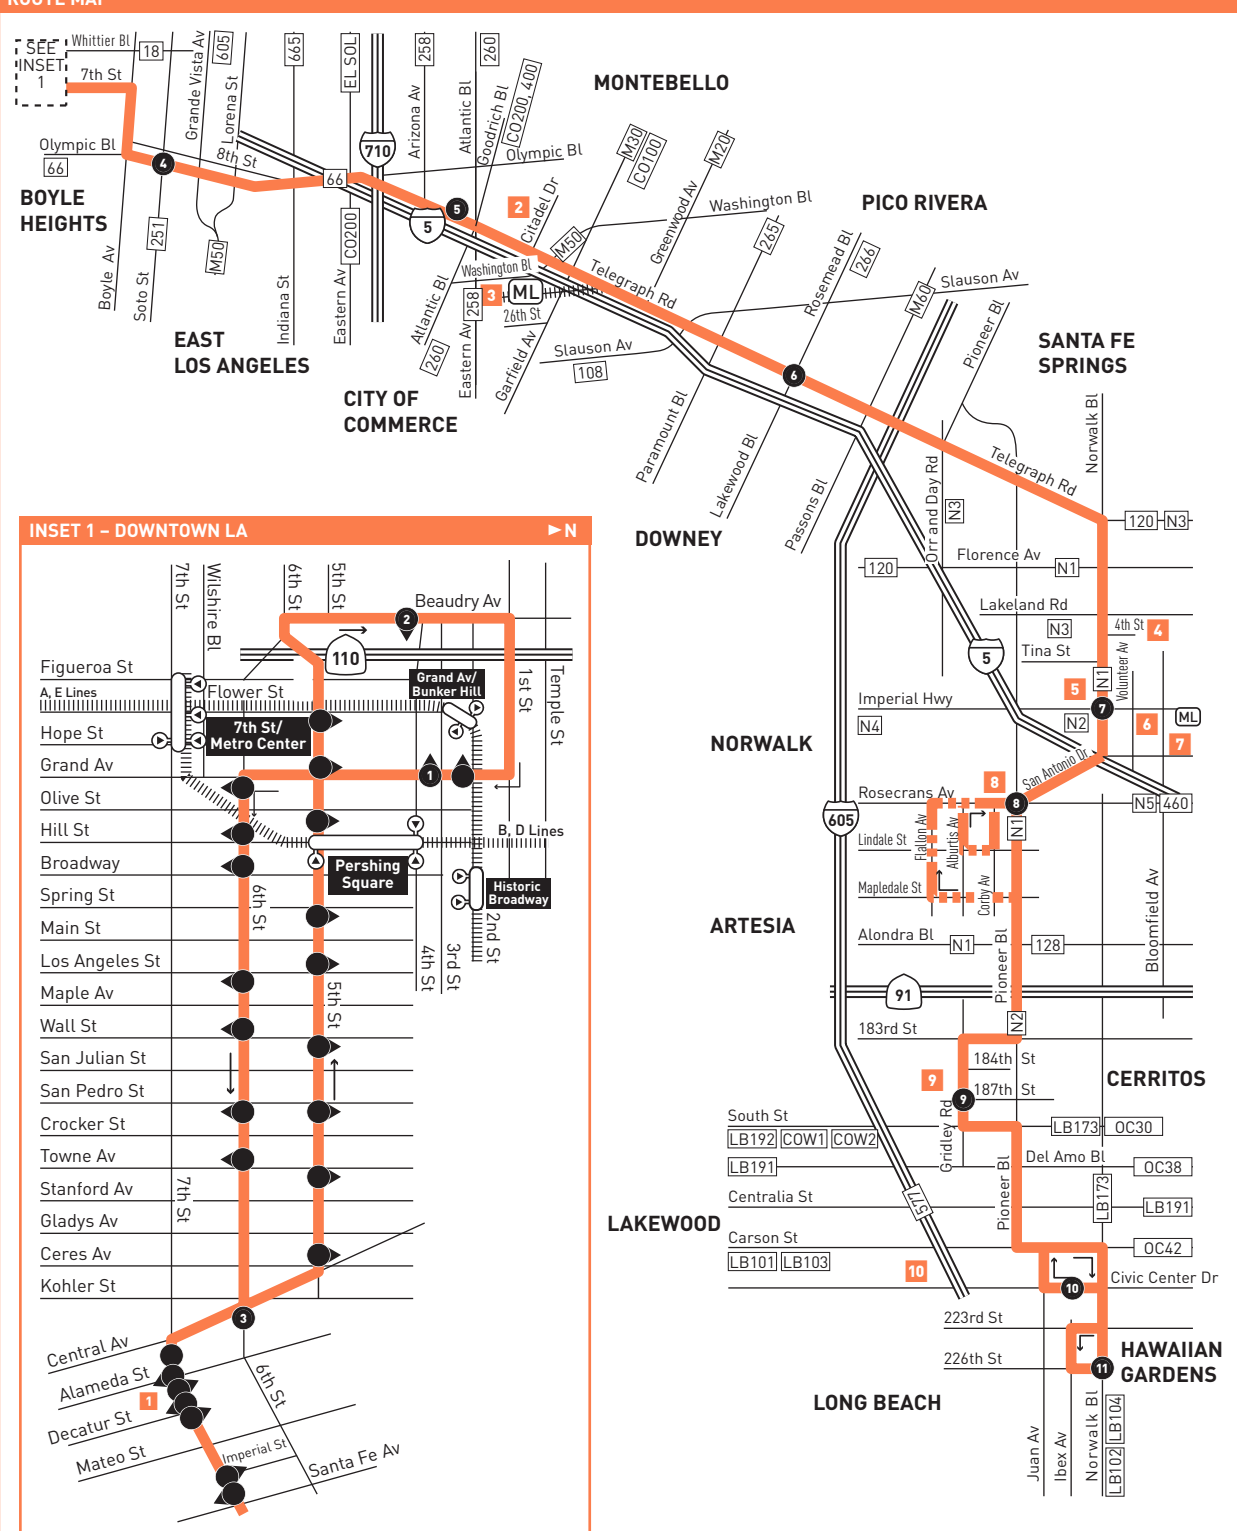

ROUTE MAP

MAP NOTES

- 1 Greyhound Bus Station
Metro 18, 60, 62
- 2 The Citadel
Metro 62, 258, 260;
CO 600; M50
- 3 Commerce Metrolink Station
Metro 62; M30
- 4 Metropolitan State Hospital
Metro 62; N1, 3
- 5 Paddison Square
Metro 62; N1, 3
- 6 LA County Hall of Records
N2, 4, 7
- 7 Norwalk/Santa Fe Springs
Metrolink Station
N4, 7
- 8 Norwalk Town Square
Metro 62; N1, 2, 3, 7
- 9 Los Cerritos Center
Metro 62, 130; COW1, 2; LB172, 173,
192; N2; OC 30
- 10 Long Beach Towne Center

LEGEND

- Route of Line 62
- - - Route of Line 62 Shortline
- # Local Stop Timepoint
- ML Metrolink
- CO Commerce Municipal Bus Lines
- EL SOL East LA Shuttle
- LB Long Beach Transit
- N Norwalk Transit
- M Montebello Bus Lines
- OC Orange County Bus
- COW Cerritos on Wheels