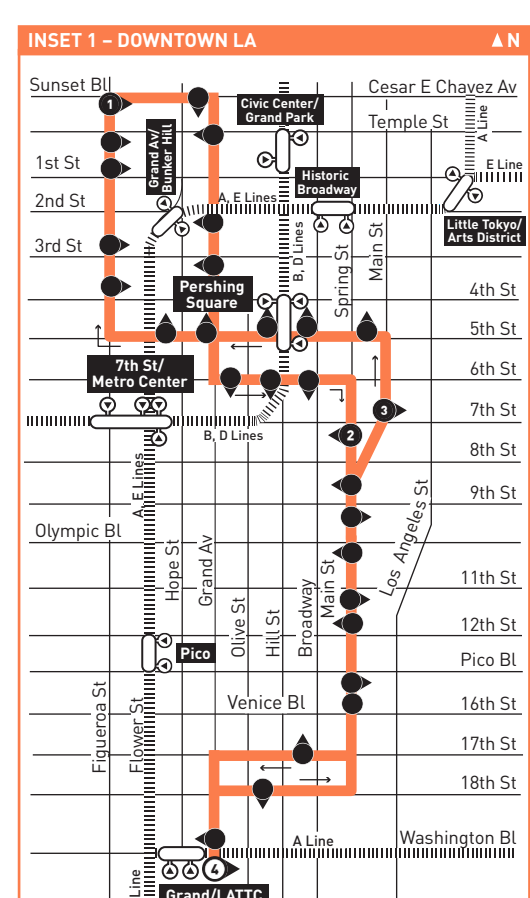

See Late Night/Owl Service schedule for additional service

See Late Night/Owl Service schedule for additional service

ROUTE MAP

LEGEND

- Line 55 Route
- Local Stop Timepoint
- Local Stop Timepoint - Single Direction Only
- Local Stop
- Local Stop - Single Direction Only
- Metro Rail / Busway Station & Timepoint
- Metro Rail / Busway Station
- Transit Center
- Map Notes
- Connecting Line
- GA GTrans
- LD LADOT DASH
- LN County of Los Angeles - The Link
- M Montebello Bus Lines
- T Torrance Transit

INSET 1 - DOWNTOWN LOS ANGELES

- Metro Rail Station
- Metro Rail Station Entrance

MAP NOTES

- Martin Luther King Jr. Community Hospital**
Metro 53, 55, 120, 202, 205; DASH Watts
- Willowbrook/Rosa Parks Station**
Metro A, C Lines; 53, 55, 120, 202, 205; DASH Watts; The Link Willowbrook and King Medical Center Shuttle, Lynwood Breeze Route D; GA5; Rancho Shuttle
- Firestone Station**
Metro A Line; 115; The Link Florence - Firestone/Walnut Park
- Grand/LATTC Station**
Metro A, J Lines; 37, 38, 55, 460, 603; T4X, DASH D, Pico Union/Echo Park, King-East

Follow us. @metrolosangeles @losangelesmetro @metrolosangeles

For transportation news and views, visit metro.net/thesource.

Effective Dec 15 2024

Metro Local

Northbound to Downtown LA
Southbound to Willowbrook/Rosa Parks Station
via Compton Ave