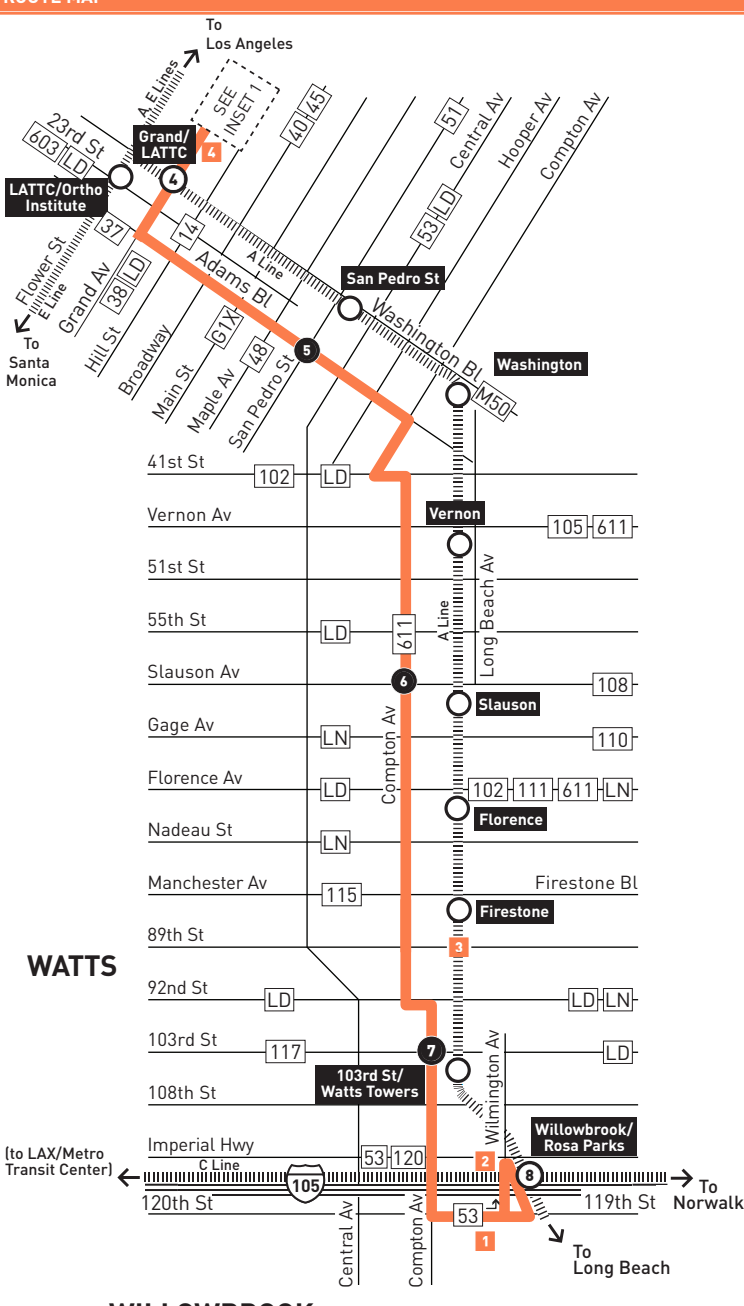

See Late Night/Owl Service schedule for additional service

See Late Night/Owl Service schedule for additional service

ROUTE MAP

LEGEND

- Line 55 Route
- Local Stop Timepoint
- Local Stop Timepoint - Single Direction Only
- Local Stop
- Local Stop - Single Direction Only
- Metro Rail / Busway Station & Timepoint
- Metro Rail / Busway Station
- Transit Center
- Map Notes
- Connecting Line
- GA GTrans
- LD LADOT DASH
- LN County of Los Angeles - The Link
- M Montebello Bus Lines
- T Torrance Transit

INSET 1 - DOWNTOWN LOS ANGELES

- Metro Rail Station
- Metro Rail Station Entrance

MAP NOTES

- Martin Luther King Jr. Community Hospital**
Metro 53, 55, 120, 202, 205; DASH Watts
- Willowbrook/Rosa Parks Station**
Metro A, C Lines; 53, 55, 120, 202, 205; DASH Watts; The Link Willowbrook and King Medical Center Shuttle, Lynwood Breeze Route D; GA5; Rancho Shuttle
- Firestone Station**
Metro A Line; 115; The Link Florence - Firestone/Walnut Park
- Grand/LATTC Station**
Metro A, J Lines; 37, 38, 55, 460, 603; T4X, DASH D, Pico Union/Echo Park, King-East

Follow us. @metrolosangeles @losangelesmetro @metrolosangeles

For transportation news and views, visit metro.net/thesource.

Effective Dec 15 2024

Metro Local

Northbound to Downtown LA
Southbound to Willowbrook/Rosa Parks Station
via Compton Ave