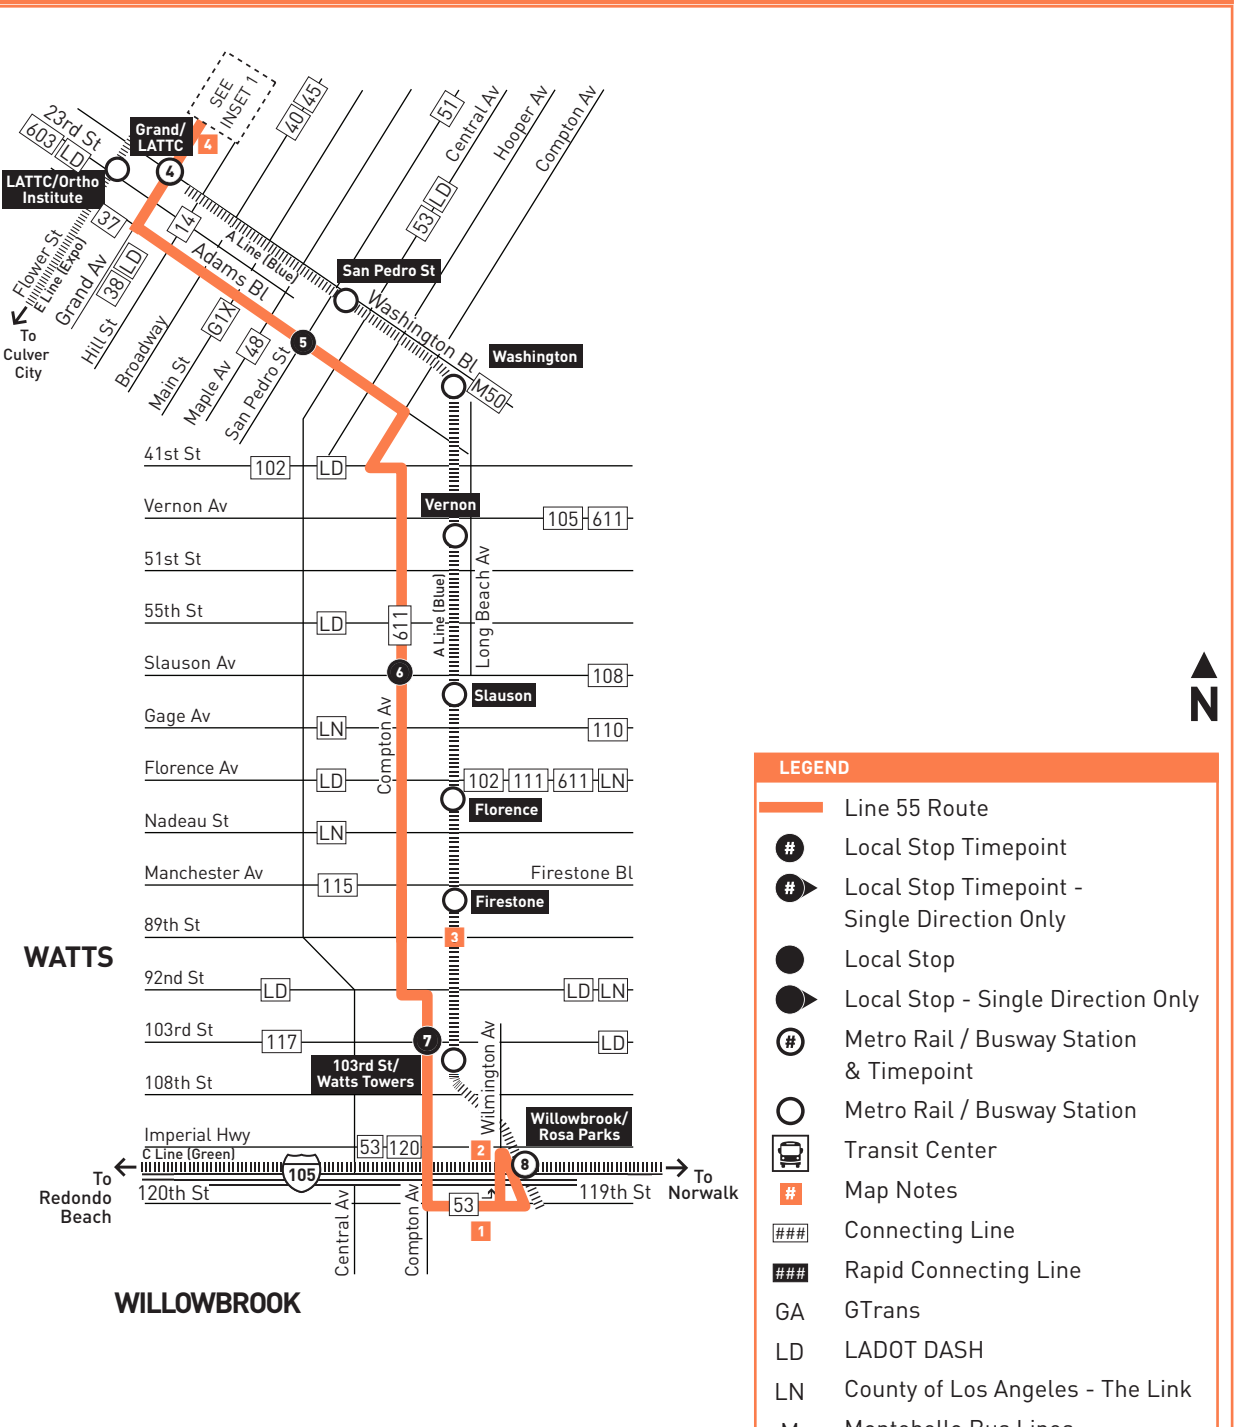

Monday through Friday

Effective Dec 11 2022

55

Northbound Al Norte (Approximate Times)

Table with 6 columns for stations: Willowbrook/Rosa Parks Station, Compton & 103rd, Compton & Slauson, Adams & San Pedro, Grand & Washington, and Sunset & Figueroa. Rows show arrival times from 4:51A to 8:15.

Southbound Al Sur (Approximate Times / Tiempos Aproximados)

Table with 6 columns for stations: Sunset & Figueroa, Spring & 7th, Grand & Washington, Adams & San Pedro, Compton & Slauson, Compton & 103rd, and Willowbrook/Rosa Parks Station. Rows show arrival times from 5:30A to 9:22.

See Late Night/Owl Service schedule for additional service

See Late Night/Owl Service schedule for additional service

ROUTE MAP

LEGEND section containing symbols for Line 55 Route, Local Stop Timepoint, Metro Rail / Busway Station, Transit Center, Map Notes, and Connecting Lines.

MAP NOTES section containing numbered notes 1 through 4 detailing specific locations like Martin Luther King Jr. Community Hospital and Willowbrook/Rosa Parks Station.

Follow us. section with social media handles for Instagram (@metrolosangeles), Facebook (@losangelesmetro), and Twitter (@metrolosangeles). Includes a QR code for transportation news.

Bottom left section featuring the Metro logo, a stylized route map, and contact information including metro.net, 323.GO.METRO, and wheelchair hotline 800.621.7828.

Bottom right section featuring the large number '55', the text 'Metro Local', and 'Northbound to Downtown LA Southbound to Willowbrook/Rosa Parks Station via Compton Av'.