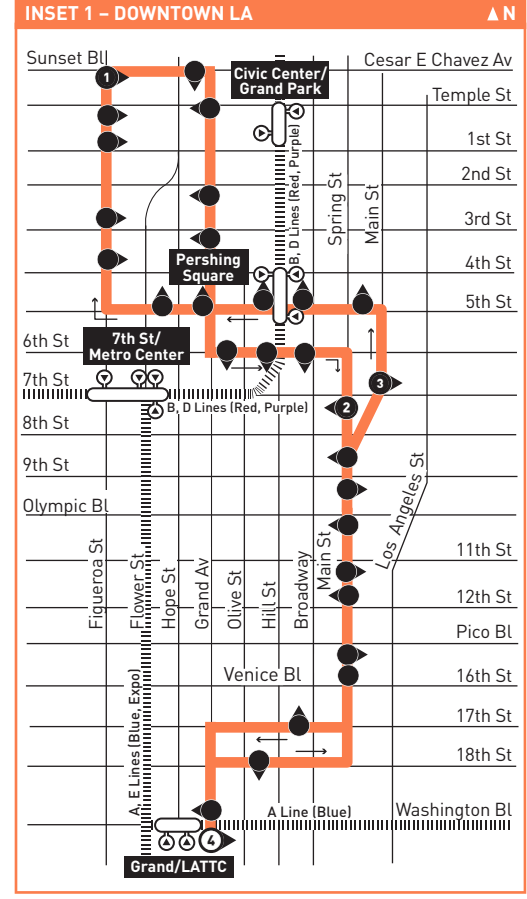

Monday through Friday

Effective Dec 11 2022

55

Northbound Al Norte (Approximate Times)

Table with 6 columns for stations: Willowbrook/Rosa Parks Station, Compton & 103rd, Compton & Slauson, Adams & San Pedro, Grand & Washington, and Sunset & Figueroa. Rows show arrival times from 4:51A to 8:15.

Southbound Al Sur (Approximate Times / Tiempos Aproximados)

Table with 6 columns for stations: Sunset & Figueroa, Spring & 7th, Grand & Washington, Adams & San Pedro, Compton & Slauson, Compton & 103rd, and Willowbrook/Rosa Parks Station. Rows show arrival times from 5:30A to 9:22.

See Late Night/Owl Service schedule for additional service

See Late Night/Owl Service schedule for additional service

ROUTE MAP

LEGEND section containing symbols for Line 55 Route, Local Stop Timepoint, Metro Rail / Busway Station, Transit Center, Map Notes, and Connecting Lines.

MAP NOTES section containing numbered notes 1 through 4 detailing specific locations like Martin Luther King Jr. Community Hospital and Willowbrook/Rosa Parks Station.

Follow us. section with social media handles for Instagram (@metrolosangeles), Facebook (@losangelesmetro), and Twitter (@metrolosangeles). Includes a QR code for transportation news.

Bottom left section featuring the Metro logo, a stylized route map, and contact information including metro.net, 323.GO.METRO, and wheelchair hotline 800.621.7828.

Bottom right section featuring the large number '55', the text 'Metro Local', and 'Northbound to Downtown LA Southbound to Willowbrook/Rosa Parks Station via Compton Av'.