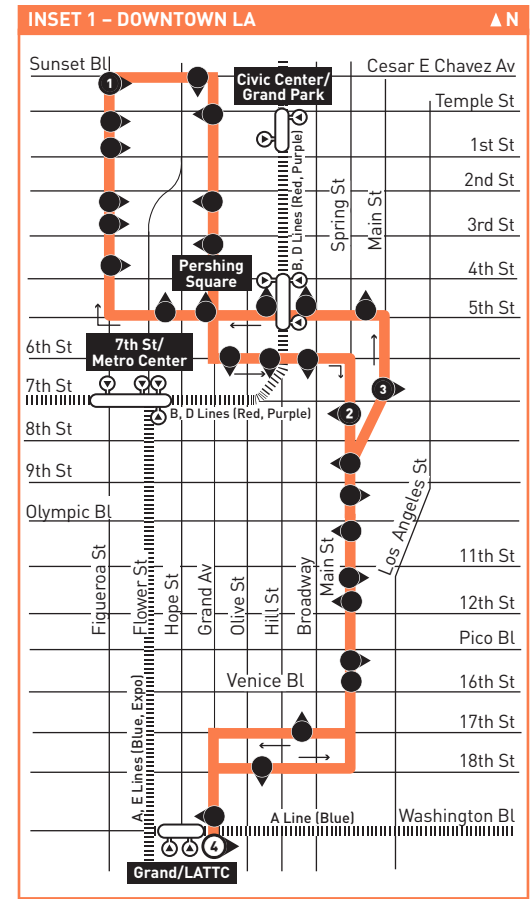

Need information?

Transit Information: 323.466.3876
Customer Relations: 213.922.6235
In an Emergency: 1.888.950.7233 or 911

And for all you need to know, visit metro.net.

Effective Jun 26 2022

Metro Local

Northbound to Downtown LA
Southbound to Willowbrook/Rosa Parks Station
via Compton Av

metro.net 323.600.METRO
Wheelchair Hotline 800.621.7828

Travel Info 511
California Relay Service 711

55