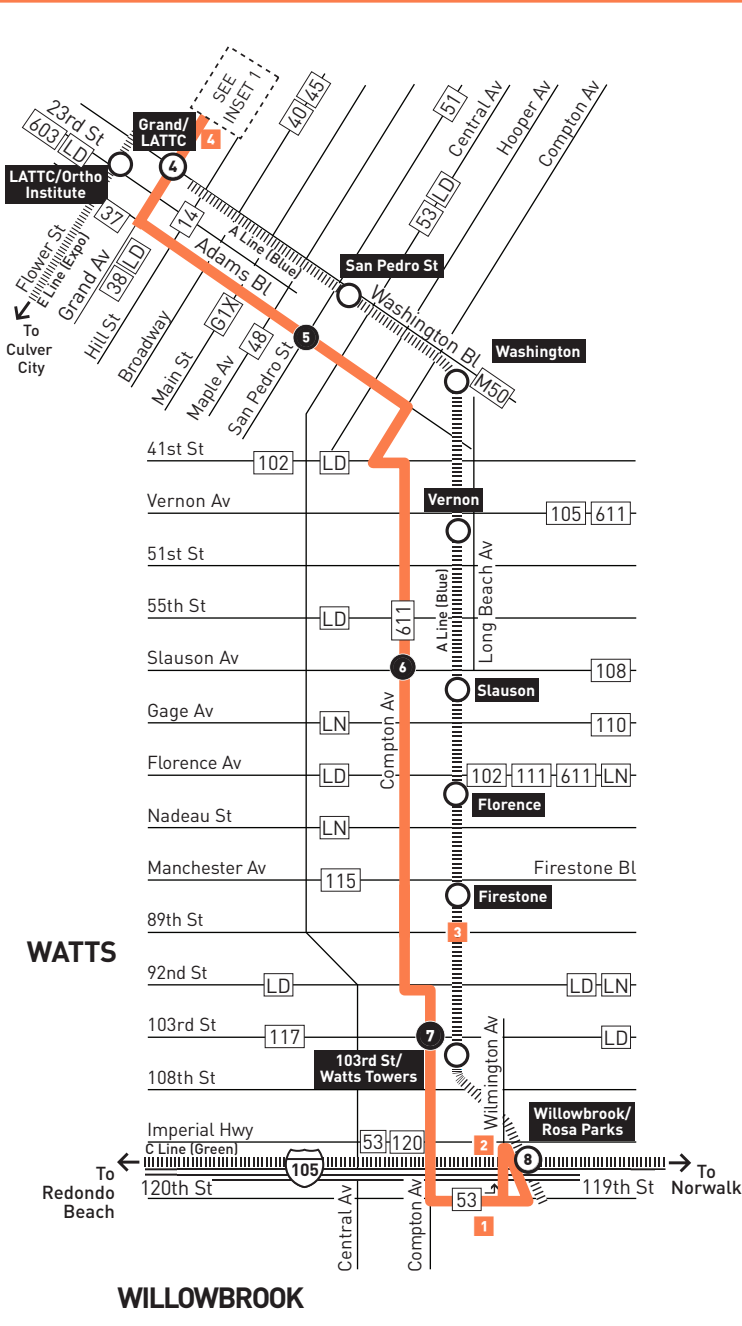

## Northbound Al Norte (Approximate Times)

#### LEGEND

- Line 55 Route
- Local Stop Timepoint
- Local Stop Timepoint - Single Direction Only
- Local Stop
- Local Stop - Single Direction Only
- Metro Rail / Busway Station & Timepoint
- Metro Rail / Busway Station
- Transit Center
- Map Notes
- Connecting Line
- Rapid Connecting Line
- GA GTrans
- LD LADOT DASH
- LN County of Los Angeles - The Link
- M Montebello Bus Lines
- T Torrance Transit