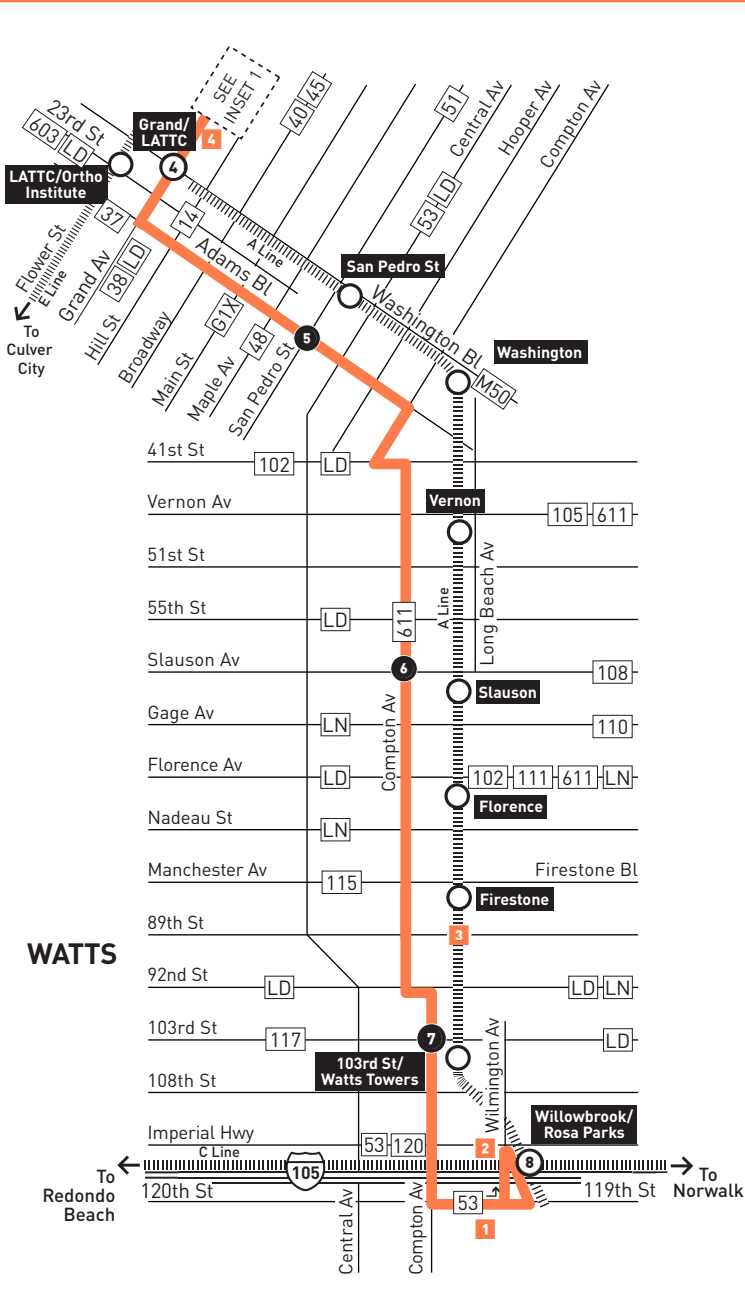

See Late Night/Owl Service schedule for additional service

See Late Night/Owl Service schedule for additional service

ROUTE MAP

LEGEND

- Line 55 Route
- Local Stop Timepoint
- Local Stop Timepoint - Single Direction Only
- Local Stop
- Local Stop - Single Direction Only
- Metro Rail / Busway Station & Timepoint
- Metro Rail / Busway Station
- Transit Center
- Map Notes
- Connecting Line
- GA GTrans
- LD LADOT DASH
- LN County of Los Angeles - The Link
- M Montebello Bus Lines
- T Torrance Transit

INSET 1 - DOWNTOWN LOS ANGELES

- Metro Rail Station
- Metro Rail Station Entrance

MAP NOTES

1. **Martin Luther King Jr. Community Hospital**
   Metro 53, 55, 120, 202, 205;
   DASH Watts
2. **Willowbrook/Rosa Parks Station**
   A, C Lines; Metro 53, 55, 120, 202, 205;
   DASH Watts; The Link Willowbrook and King Medical Center Shuttle, Lynwood Breeze Route D; GA5; Rancho Shuttle
3. **Firestone Station**
   A Line; Metro 115;
   The Link Florence - Firestone/Walnut Park
4. **Grand/LATTC Station**
   A, J Lines;
   Metro 14, 35, 37, 38, 55, 460, 603;
   T4X, Dash D,
   Pico Union/Echo Park, King-East

Follow us.

Instagram: @metrolosangeles
Facebook: @losangelesmetro
Twitter: @metrolosangeles

For transportation news and views, visit metro.net/thesource.