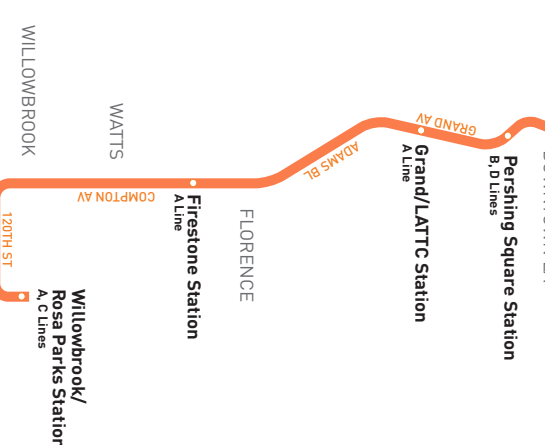

metro.net
323.60.METRO
Wheelchair Hotline
800.421.7828

Travel Info
511
California Relay Service
711

Effective Jun 25 2023

Metro Local

Northbound to Downtown LA
Southbound to Willowbrook/Rosa Parks Station
via Compton Av

55