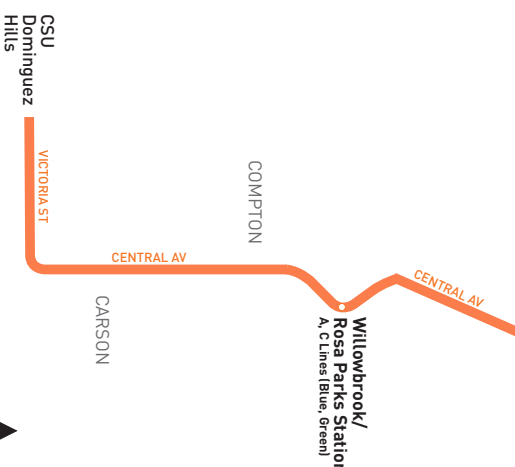

Southbound Al Sur (Approximate Times / Tiempos Aproximados)

Table with 16 columns representing stations from Carson to Downtown Los Angeles and 33 rows of departure times for various routes.

Saturday, Sunday and Holiday Schedules

Horarios de sábado, domingo y días feriados

Saturday, Sunday and Holiday Schedule in effect on New Year's Day, Memorial Day, Independence Day, Labor Day, Thanksgiving Day and Christmas Day.

Horarios de sábado, domingo y días feriados en vigor para New Year's Day, Memorial Day, Independence Day, Labor Day, Thanksgiving Day y Christmas Day.

Special Notes

Avisos especiales

- A Terminates at 6th & Broadway 9 minutes after time shown.
  B Originates at 6th & Broadway 4 minutes before time shown and waits at 6th & Broadway for transfer connections.
  C Waits at 6th & Broadway for transfer connections.

- A Termina en la 6th y Broadway 9 minutos después de la hora mostrada.
  B Se origina en la 6th y Broadway 4 minutos antes de la hora mostrada y espera en la 6th y Broadway por las conexiones de transferencia.
  C Espera en al 6th y Broadway por las conexiones de transferencia.

Lose something?

Learn more about Metro's Lost & Found service. Visit metro.net/lostandfound or call 323.937.8920.

Need information?

Transit Information: 323.466.3876
Customer Relations: 213.922.6235
In an Emergency: 1.888.950.7233 or 911

And for all you need to know, visit metro.net.

metro.net 323.G0.METRO
Wheelchair Hotline 800.671.7828
Travel Info 511
California Relay Service 711

Effective Dec 11 2022
Metro Local
Northbound to Downtown LA
Southbound to CSU Dominguez Hills
via Central Av
53