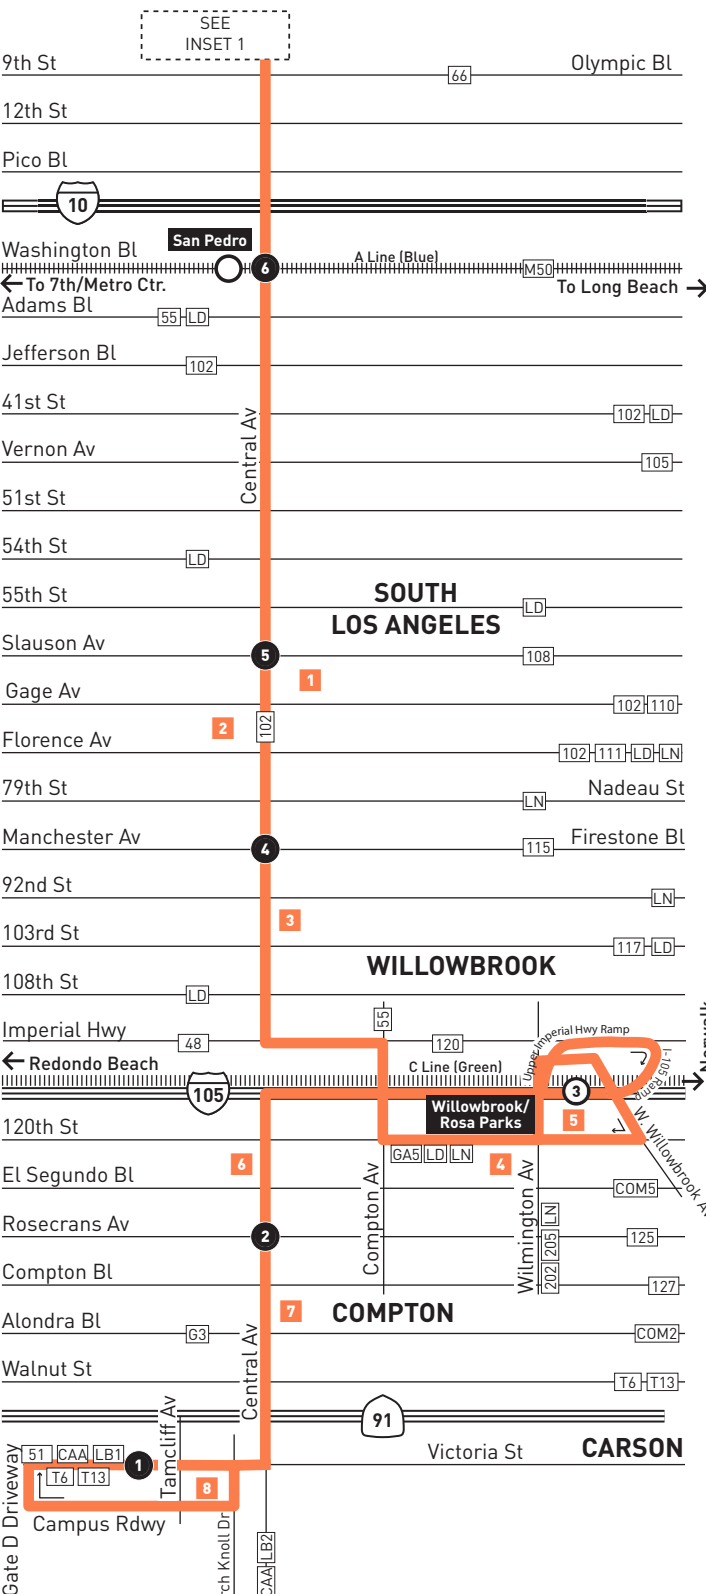

Northbound Al Norte (Approximate Times / Tiempos Aproximados)

Southbound Al Sur (Approximate Times / Tiempos Aproximados)

Table with 16 columns representing stations from Carson to Downtown Los Angeles and 33 rows of departure times for various routes.

- A Termina en la 6th y Broadway 9 minutos después de la hora mostrada.
B Se origina en la 6th y Broadway 4 minutos antes de la hora mostrada y espera en la 6th y Broadway por las conexiones de transferencia.
C Espera en al 6th y Broadway por las conexiones de transferencia.

Effective Dec 11 2022

Northbound Al Norte (Approximate Times / Tiempos Aproximados)

Southbound Al Sur (Approximate Times / Tiempos Aproximados)

Table with 8 columns for station names (Carson to Compton) and 8 rows for departure times. The table is split into Northbound and Southbound sections with vertical dashed lines separating stations.

ROUTE MAP

LEGEND section containing symbols and text for Line 53 Route, Southbound Shortline Route, Metro Rail, and other transit services.

INSET 1 - DOWNTOWN LOS ANGELES legend defining symbols for Local Stop Timepoint, Metro Rail Station + Timepoint, and Metro Rail Station.