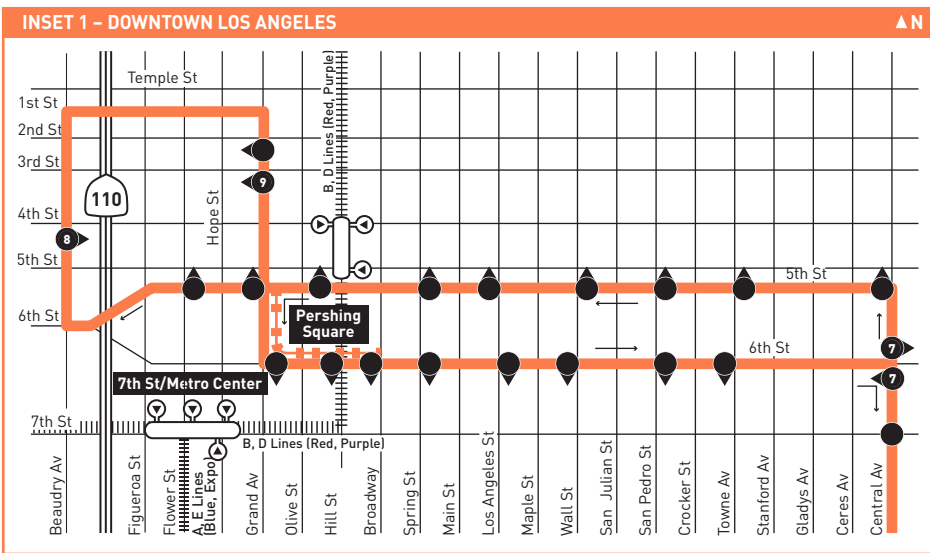

Northbound Al Norte (Approximate Times / Tiempos Aproximados)

Southbound Al Sur (Approximate Times / Tiempos Aproximados)

Table with 16 columns representing stations from Carson to Downtown Los Angeles and 33 rows of departure times for various routes.

- A Termina en la 6th y Broadway 9 minutos después de la hora mostrada.
B Se origina en la 6th y Broadway 4 minutos antes de la hora mostrada y espera en la 6th y Broadway por las conexiones de transferencia.
C Espera en al 6th y Broadway por las conexiones de transferencia.

Effective Dec 11 2022

Northbound Al Norte (Approximate Times / Tiempos Aproximados)

Southbound Al Sur (Approximate Times / Tiempos Aproximados)

Table with 8 columns for station names (Carson to Compton) and 8 rows for departure times. The table is split into Northbound and Southbound sections with vertical dashed lines separating stations.

ROUTE MAP

LEGEND section containing symbols and text for Line 53 Route, Southbound Shortline Route, Metro Rail, and other transit services.

INSET 1 - DOWNTOWN LOS ANGELES legend defining symbols for Local Stop Timepoint, Metro Rail Station + Timepoint, and Metro Rail Station.