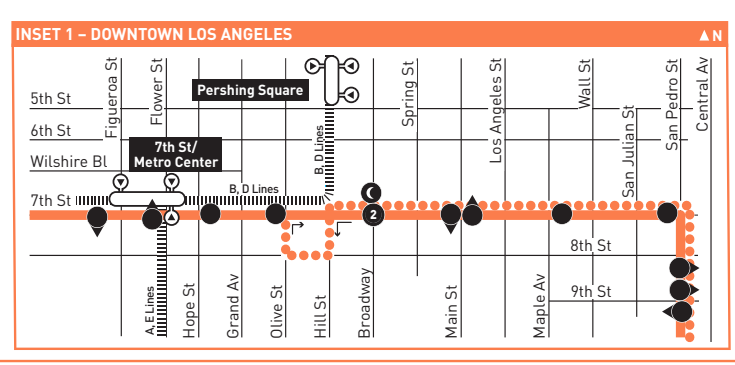

Northbound Al Norte (Approximate Times / Tiempos Aproximados)

Southbound Al Sur (Approximate Times / Tiempos Aproximados)

Table of bus departure times for Northbound Al Norte and Southbound Al Sur routes, including station names like CSU Dominguez Hills, Avalon & Rosecrans, and Westlake/MacArthur Park Station.

See Late Night/Owl Service schedule for additional service. Owl Service runs between 7th/Broadway and Avalon/Florence.

See Late Night/Owl Service schedule for additional service. Owl Service runs between 7th/Broadway and Avalon/Florence.

Daily, Saturday, and Sunday Late Night/Owl Service

Northbound Al Norte (Approximate Times / Tiempos Aproximados)

Southbound Al Sur (Approximate Times / Tiempos Aproximados)

Table of bus departure times for Northbound Al Norte and Southbound Al Sur routes, including station names like Avalon & Florence, San Pedro & 14th, and Avalon & Vernon.

ROUTE MAP

LEGEND and MAP NOTES sections detailing symbols for Metro Rail, Local Stop Timepoint, and specific station locations like MacArthur Park and Dignity Health Sports Park.

Footer area containing Metro logo, contact information for Westlake/MacArthur Park Station, and effective date information.