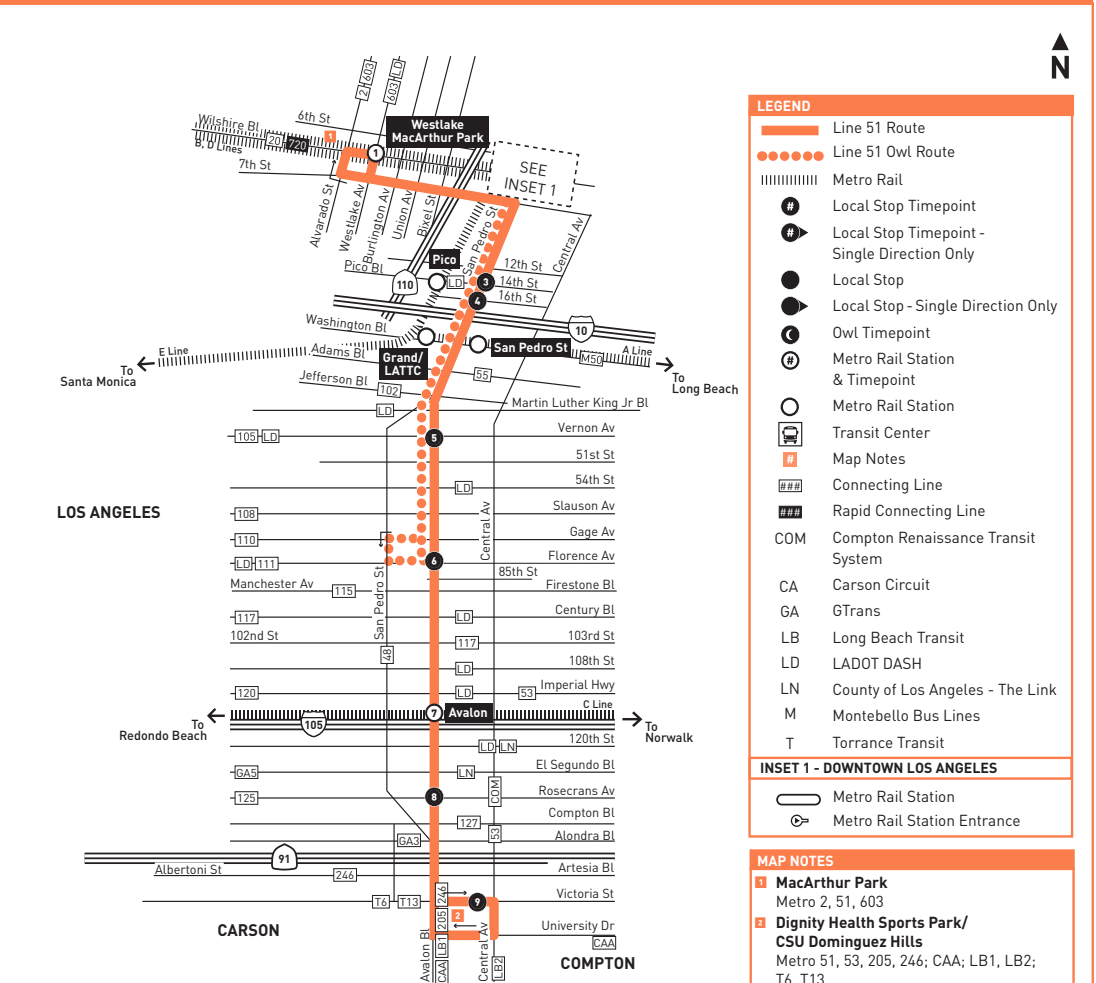

Northbound Al Norte (Approximate Times / Tiempos Aproximados)

Southbound Al Sur (Approximate Times / Tiempos Aproximados)

Table of bus departure times for Northbound Al Norte and Southbound Al Sur routes, including station names like CSU Dominguez Hills, Avalon & Rosecrans, and Westlake/MacArthur Park Station.

See Late Night/Owl Service schedule for additional service. Owl Service runs between 7th/Broadway and Avalon/Florence.

See Late Night/Owl Service schedule for additional service. Owl Service runs between 7th/Broadway and Avalon/Florence.

Daily, Saturday, and Sunday Late Night/Owl Service

Northbound Al Norte (Approximate Times / Tiempos Aproximados)

Southbound Al Sur (Approximate Times / Tiempos Aproximados)

Table of bus departure times for Northbound Al Norte and Southbound Al Sur routes, including station names like Avalon & Florence, San Pedro & 14th, and Avalon & Vernon.

ROUTE MAP

LEGEND and MAP NOTES sections detailing symbols for Metro Rail, Local Stop Timepoint, and specific station locations like MacArthur Park and Dignity Health Sports Park.

Footer area containing Metro logo, contact information for Westlake/MacArthur Park Station, and effective date information.