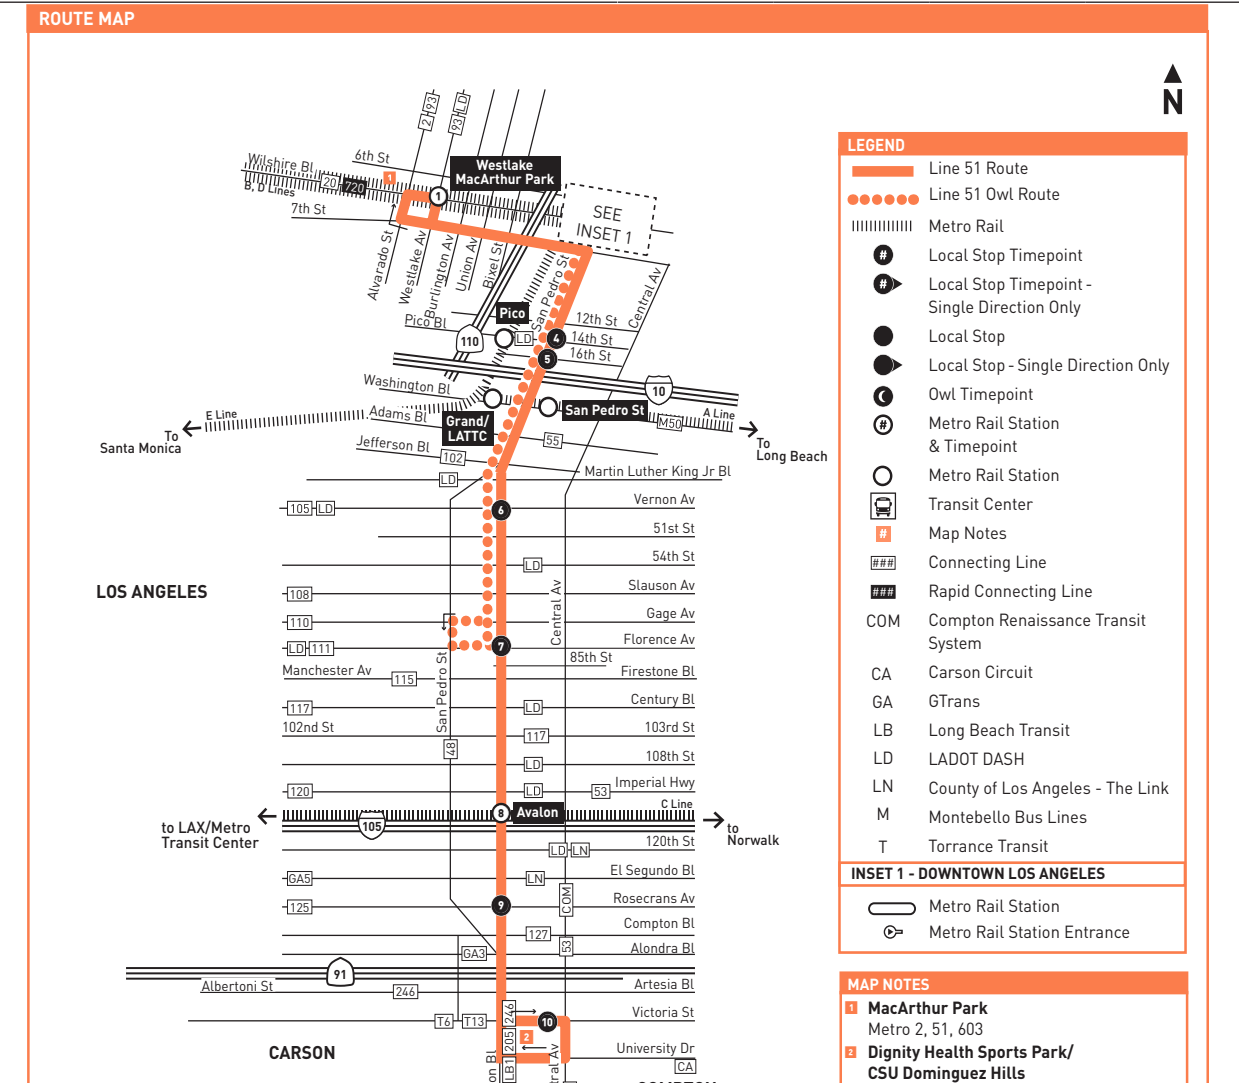

See Late Night/Owl Service schedule for additional service. Owl Service runs between 7th/Broadway and Avalon/Florence.

See Late Night/Owl Service schedule for additional service. Owl Service runs between 7th/Broadway and Avalon/Florence.

Daily, Saturday, and Sunday Late Night/Owl Service

Northbound Al Norte (Approximate Times / Tiempos Aproximados)

Southbound Al Sur (Approximate Times / Tiempos Aproximados)

Los Angeles	Downtown Los Angeles	Downtown Los Angeles	Los Angeles
7	6	4	7
Avalon & Florence	Avalon & Vernon	San Pedro & 14th	Avalon & Florence
11:43P	11:50P	11:58P	12:36A
12:43A	12:50A	12:58A	1:36
1:43	1:50	1:58	2:36
2:43	2:50	2:58	3:36
3:43	3:50	3:58	4:36

Sunday & Holidays

Northbound Al Norte (Approximate Times / Tiempos Aproximados)

CARSON	LOS ANGELES	8	7	6	4	2	WESTLAKE
CSU Dominguez Hills	Avalon & Rosecrans	Avalon Station	Avalon & Florence	Avalon & Vernon	San Pedro & 14th	7th & Hill	Westlake / MacArthur Park Station
—	—	4:25A	4:38A	4:44A	4:51A	4:58A	5:07A
5:09A	5:25A	5:05					