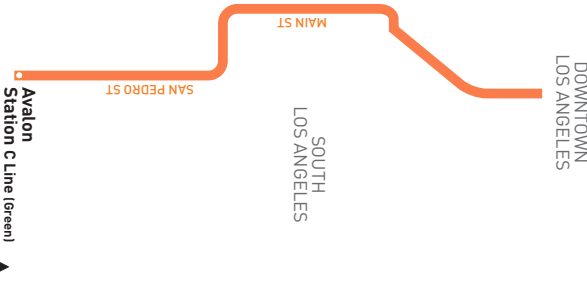

Southbound Al Sur (Approximate Times/Tiempos Aproximados)

DOWNTOWN LOS ANGELES		LOS ANGELES		
5	4	3	2	1
Temple & Figueroa	Main & Venice	Main & Vernon	San Pedro & Manchester	Avalon Station
5:17A	5:27A	5:37A	5:49A	5:59A
5:51	6:02	6:13	6:25	6:35
6:26	6:38	6:50	7:02	7:12
7:26	7:40	7:52	8:06	8:16
8:21	8:35	8:48	9:04	9:14
9:10	9:24	9:37	9:53	10:03
9:46	10:00	10:13	10:30	10:40
10:24	10:40	10:54	11:11	11:22
11:04	11:20	11:35	11:53	12:04P
11:44	12:01P	12:17P	12:35P	12:46
12:24P	12:41	12:57	1:15	1:26
1:04	1:21	1:36	1:54	2:05
1:44	2:01	2:16	2:34	2:45
2:24	2:41	2:56	3:14	3:25
3:04	3:21	3:36	3:54	4:05
3:44	4:00	4:15	4:33	4:44
4:22	4:38	4:53	5:10	5:21
4:47	5:03	5:18	5:34	5:45
5:19	5:35	5:50	6:06	6:17
5:53	6:08	6:23	6:39	6:49
6:28	6:43	6:58	7:14	7:24
7:03	7:18	7:33	7:49	7:59
7:38	7:51	8:04	8:19	8:29
8:18	8:30	8:42	8:57	—
8:58	9:17	9:28	9:43	9:53
9:58	10:17	10:28	10:43	—
10:58	11:17	11:28	11:40	—

Need to know on the go?

Download *Transit* app for trip plans, service alerts, maps and more.

Metro

metronet
323.60.METRO
Wheelchair Hotline
800.621.7828

Travel Info
511
California Relay Service
711

Metro Local
Northbound to Downtown Los Angeles
Southbound to Avalon Station
via Main St & South San Pedro St

48

Effective Dec 11 2022