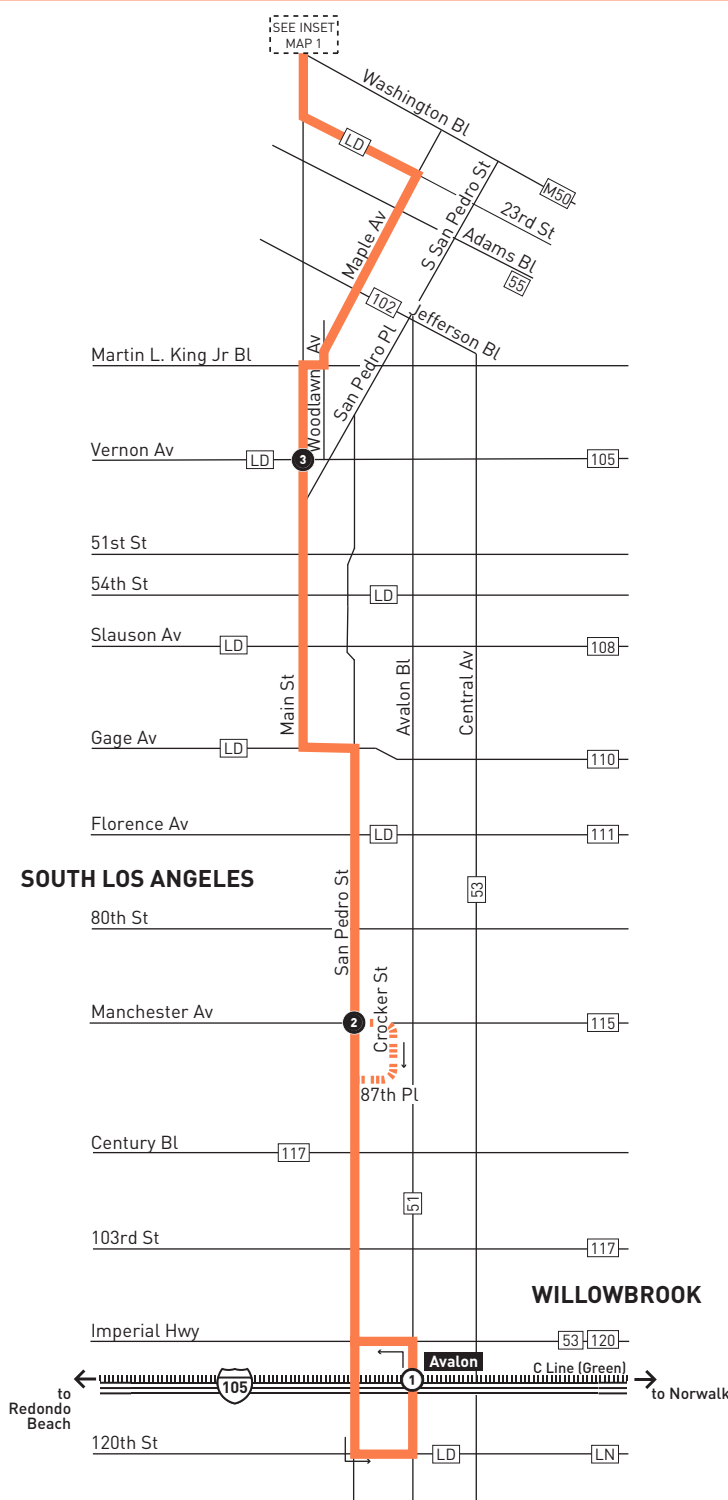

Southbound Al Sur (Approximate Times/Tiempos Aproximados)

DOWNTOWN LOS ANGELES		LOS ANGELES		
5	4	3	2	1
Temple & Figueroa	Main & Venice	Main & Vernon	San Pedro & Manchester	Avalon Station
5:17A	5:27A	5:37A	5:49A	5:59A
5:51	6:02	6:13	6:25	6:35
6:26	6:38	6:50	7:02	7:12
7:26	7:40	7:52	8:06	8:16
8:21	8:35	8:48	9:04	9:14
9:10	9:24	9:37	9:53	10:03
9:46	10:00	10:13	10:30	10:40
10:24	10:40	10:54	11:11	11:22
11:04	11:20	11:35	11:53	12:04P
11:44	12:01P	12:17P	12:35P	12:46
12:24P	12:41	12:57	1:15	1:26
1:04	1:21	1:36	1:54	2:05
1:44	2:01	2:16	2:34	2:45
2:24	2:41	2:56	3:14	3:25
3:04	3:21	3:36	3:54	4:05
3:44	4:00	4:15	4:33	4:44
4:22	4:38	4:53	5:10	5:21
4:47	5:03	5:18	5:34	5:45
5:19	5:35	5:50	6:06	6:17
5:53	6:08	6:23	6:39	6:49
6:28	6:43	6:58	7:14	7:24
7:03	7:18	7:33	7:49	7:59
7:38	7:51	8:04	8:19	8:29
8:18	8:30	8:42	8:57	—
8:58	9:17	9:28	9:43	9:53
9:58	10:17	10:28	10:43	—
10:58	11:17	11:28	11:40	—

Travel Info
511
California Relay Service
711

Metro Local
Northbound to Downtown Los Angeles
Southbound to Avalon Station
via Main St & South San Pedro St

48

Effective Dec 11 2022

Saturday, Sunday and Holiday Schedules

- B** Continúa como Línea 10 via Temple y Melrose. Para detalles de este servicio, obtenga el horario de la Línea 10.
- C** Se origina de la Línea 10 via Melrose y Temple. Para detalles de este servicio, obtenga el horario de la Línea 10.
- D** Espera en Hill y 7th por las conexiones de transferencia.

ROUTE MAP

INSET 1 - DOWNTOWN LOS ANGELES

- Line 48 Route
- Metro Rail Station
- ⤵ Metro Rail Station Entrance
- Metro Rail

LEGEND

- Line 48 Route
- Shortline Turnaround Loop
- # Local Stop Timepoint
- # Local Stop Timepoint - Single Direction Only
- Local Stop
- Local Stop - Single Direction Only
- Metro Rail Station
- # Metro Rail Station & Timepoint
- M Montebello Bus Lines
- LD LADOT DASH
- LN The Link