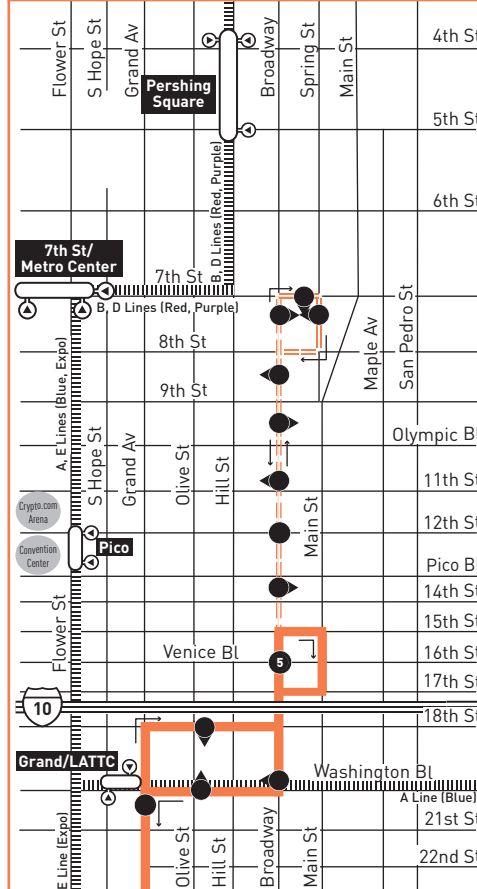

- B** Trip terminates at Spring & 7th at time shown.
- C** Trip originates at Spring & 7th at time shown.
- D** Trip terminates at Jefferson & 10th 8 minutes after time shown.
- E** Trip originates at Jefferson & 10th 7 minutes before time shown.
- G** Trip continues as Line 35 via Washington Bl unless otherwise noted.
- H** Trip originates from Line 35 via Washington Bl unless otherwise noted.

Avisos especiales

- B** Viaje termina en Spring y 7th a la hora mostrada.
- C** Viaje comienza en Spring y 7th a la hora mostrada.
- D** Viaje termina en Jefferson y 10th 8 minutos después de la hora mostrada.
- E** Viaje comienza en Jefferson y 10th 7 minutos antes de la hora mostrada.
- G** Viaje continua como Línea 35 a través de Washington Bl a menos que se indique lo contrario.
- H** Viaje comienza como Línea 35 a través de Washington Bl a menos que se indique lo contrario.

ROUTE MAP

MAP NOTES

- 1 University of Southern California**
 - 2 Fairfax/Washington Transit Hub**
Metro 35, 37, 38, 105, 217;
CC1, CC4; CE437
- Note:** Passengers should board departing Lines 37 and 38 at stop on Washington Bl, east of Fairfax Av.

INSET MAP 1 - DOWNTOWN LOS ANGELES

INSET 1 - DOWNTOWN LOS ANGELES

- Line 38 Route
- == Trips Operate after 9:00pm
- Metro Rail Station
- ⊕ Metro Rail Station Entrance
- ▬ Metro Rail

LEGEND

- Line 38 Route
- # Local Stop Timepoint
- #▶ Local Stop Timepoint - Single Direction Only
- Local Stop
- ▶ Local Stop - Single Direction Only
- Metro Rail Station
- 🚏 Transit Center
- CC Culver CityBus
- CE LADOT Commuter Express
- LD LADOT DASH