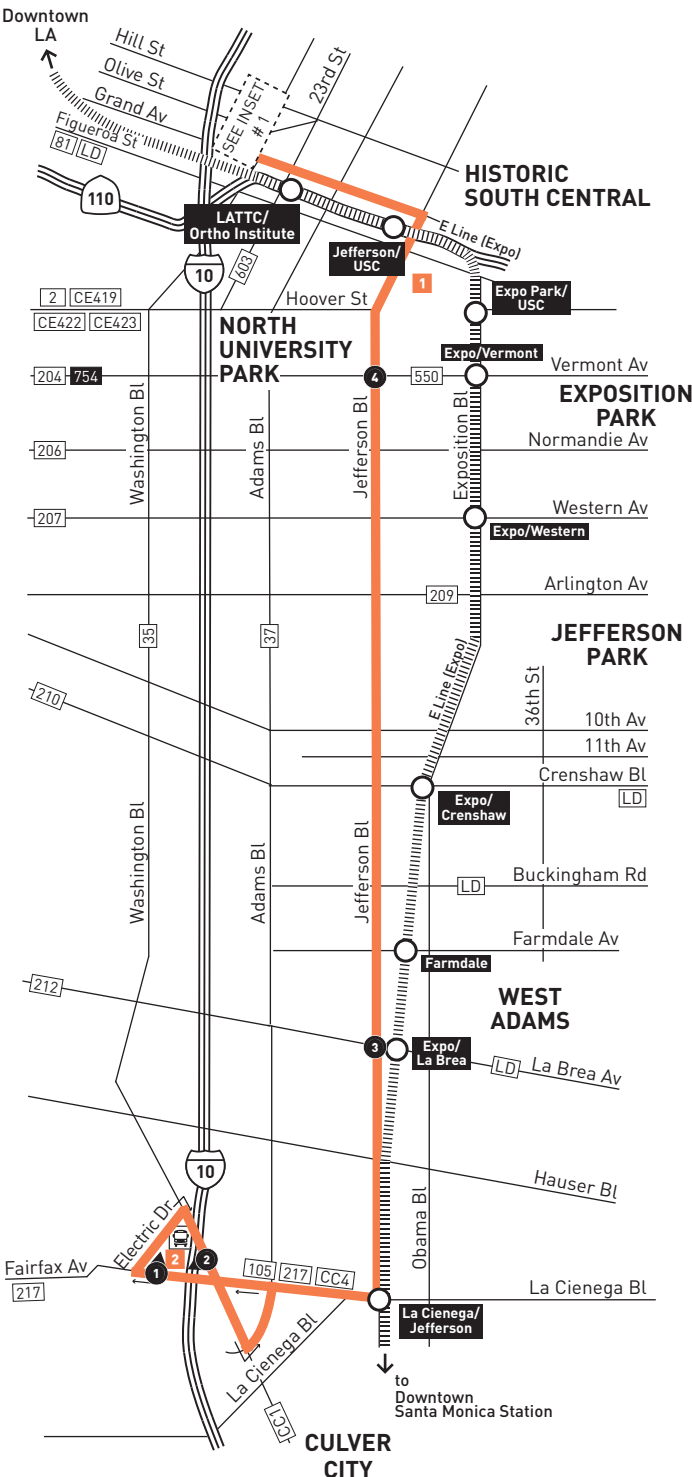

Westbound Al Oeste (Approximate Times / Tiempo Aproximados)

DOWNTOWN LOS ANGELES	EXPOSITION PARK	WEST ADAMS	LOS ANGELES
5	4	3	1
Broadway & Venice H	Jefferson & Vermont	Jefferson & La Brea	Washington / Fairfax Transit Hub
5:07A	5:19A	5:31A	5:37A
5:47	5:58	6:10	6:16
6:26	6:38	6:50	6:56
7:05	7:17	7:30	7:36
7:45	7:57	8:10	8:16
8:23	8:36	8:49	8:55
9:07	9:21	9:36	9:42
9:47	10:01	10:16	10:22
10:27	10:42	10:58	11:04
11:07	11:22	11:38	11:44
11:47	12:02P	12:18P	12:24P
12:27P	12:43	12:59	1:05
1:07	1:23	1:39	1:45
1:47	2:03	2:19	2:25
2:27	2:43	2:59	3:05
3:07	3:23	3:39	3:45
3:47	4:03	4:19	4:25
4:26	4:42	4:57	5:03
5:07	5:23	5:38	5:44
5:47	6:03	6:18	6:24
6:27	6:42	6:57	7:03
7:07	7:22	7:37	7:43
7:47	8:02	8:17	8:23
8:27	8:41	8:55	9:01
9:06	9:19	9:32	9:38
9:39	9:55	10:08	10:14
10:12	10:28	10:40	10:46
10:41	10:57	11:09	11:15
11:12	11:27	11:39	11:45
12:12A	12:27A	—	—

- B** Trip terminates at Spring & 7th at time shown.
- C** Trip originates at Spring & 7th at time shown.
- D** Trip terminates at Jefferson & 10th 8 minutes after time shown.
- E** Trip originates at Jefferson & 10th 7 minutes before time shown.
- G** Trip continues as Line 35 via Washington Bl unless otherwise noted.
- H** Trip originates from Line 35 via Washington Bl unless otherwise noted.

ROUTE MAP

MAP NOTES

- 1 University of Southern California**
 - 2 Fairfax/Washington Transit Hub**
Metro 35, 37, 38, 105, 217;
CC1, CC4; CE437
- Note:** Passengers should board departing Lines 37 and 38 at stop on Washington Bl, east of Fairfax Av.

INSET MAP 1 - DOWNTOWN LOS ANGELES

INSET 1 - DOWNTOWN LOS ANGELES

- Line 38 Route
- == Trips Operate after 9:00pm
- Metro Rail Station
- ⊕ Metro Rail Station Entrance
- ▬ Metro Rail

LEGEND

- Line 38 Route
- # Local Stop Timepoint
- #▶ Local Stop Timepoint - Single Direction Only
- Local Stop
- ▶ Local Stop - Single Direction Only
- Metro Rail Station
- 🚏 Transit Center
- CC Culver CityBus
- CE LADOT Commuter Express
- LD LADOT DASH