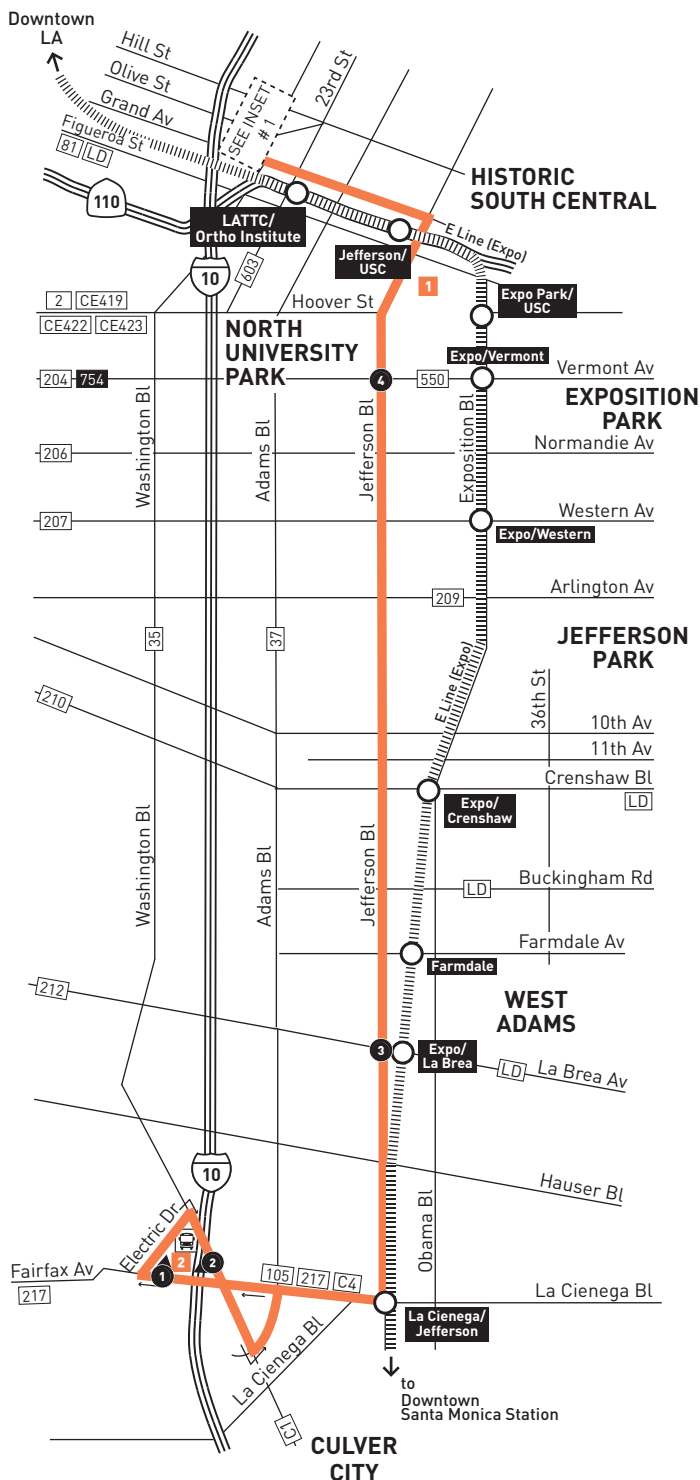

## Eastbound Al Este (Approximate Times / Tiempos Aproximados)

## Special Notes

- B** Trip terminates at Spring & 7<sup>th</sup> at time shown.
- C** Trip originates at Spring & 7<sup>th</sup> at time shown.
- D** Trip terminates at Jefferson & 10<sup>th</sup> 8 minutes after time shown.
- E** Trip originates at Jefferson & 10<sup>th</sup> 7 minutes before time shown.
- G** Trip continues as Line 35 via Washington Bl unless otherwise noted.
- H** Trip originates from Line 35 via Washington Bl unless otherwise noted.

### MAP NOTES

- 1 University of Southern California**
- 2 Fairfax/Washington Transit Hub**  
Metro 35, 37, 38, 105, 217;  
C1, 4; CE437  
**Note:** Passengers should board departing Lines 37 and 38 at stop on Washington Bl, east of Fairfax Av.