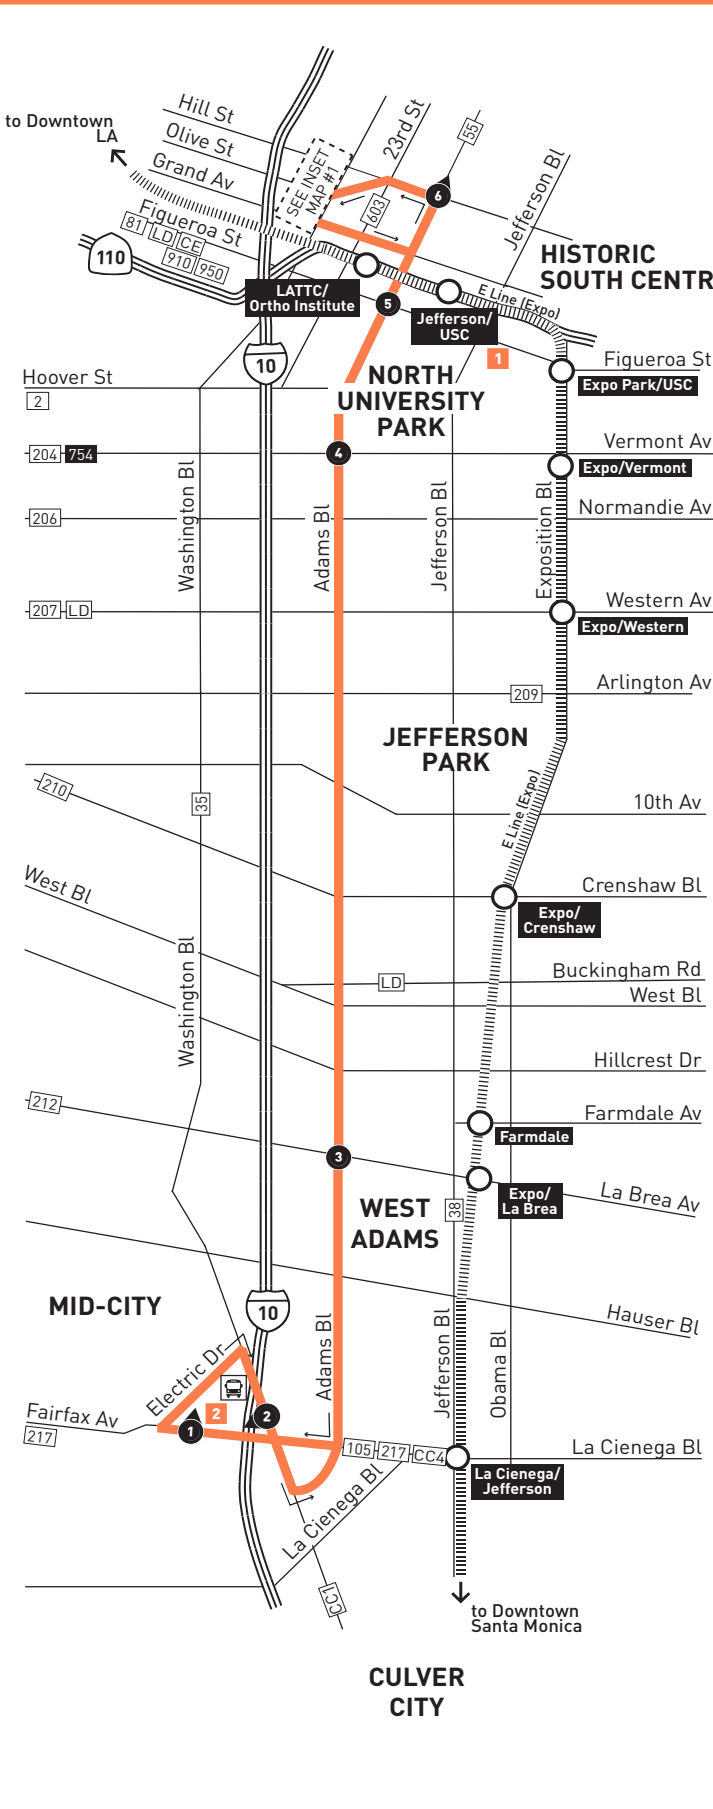

ROUTE MAP

INSET MAP 1 - DOWNTOWN LOS ANGELES

LEGEND

- Line 37 Route
- Owl Timepoint
- Local Stop
- Local Stop - Single Direction Only
- Local Stop Timepoint
- Local Stop Timepoint - Single Direction Only
- Metro Rail Station
- Transit Center
- CC Culver CityBus
- CE LADOT Commuter Express
- LD LADOT DASH

INSET 1 - DOWNTOWN LOS ANGELES

- Line 37 Route
- Metro Rail Station
- Metro Rail Station Entrance
- Metro Rail

MAP NOTES

- 1 University of Southern California**
 - 2 Washington/Fairfax Transit Hub**
Metro 35, 37, 38, 105, 217;
CC1, CC4; CE437
- Note:** Passengers should board departing Lines 37 and 38 at stop on Washington Bl, East of Fairfax Av.