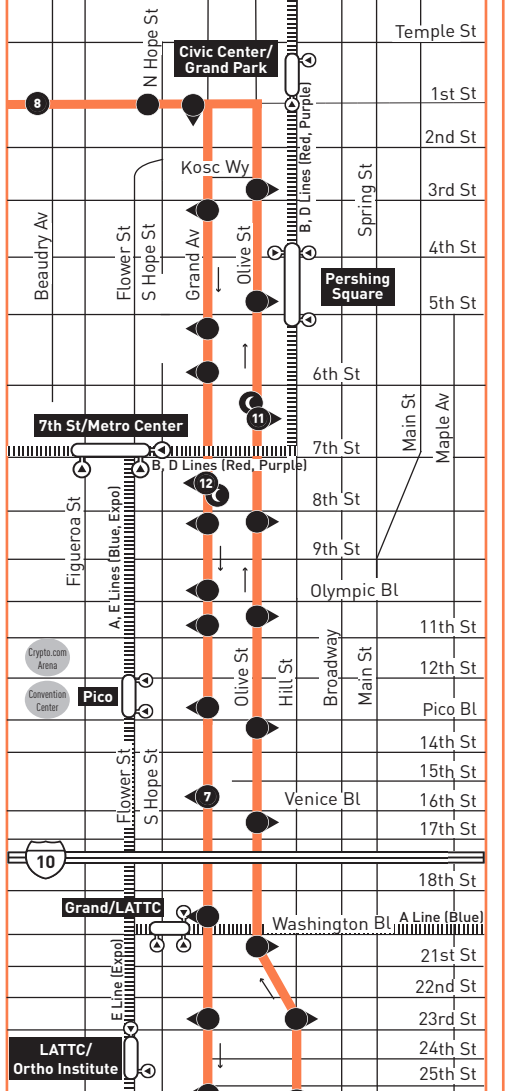

ROUTE MAP

INSET MAP 1 - DOWNTOWN LOS ANGELES

LEGEND

- Line 37 Route
- Owl Timepoint
- Local Stop
- Local Stop - Single Direction Only
- Local Stop Timepoint
- Local Stop Timepoint - Single Direction Only
- Metro Rail Station
- Transit Center
- CC Culver CityBus
- CE LADOT Commuter Express
- LD LADOT DASH

INSET 1 - DOWNTOWN LOS ANGELES

- Line 37 Route
- Metro Rail Station
- Metro Rail Station Entrance
- Metro Rail

MAP NOTES

- 1 University of Southern California**
 - 2 Washington/Fairfax Transit Hub**
Metro 35, 37, 38, 105, 217;
CC1, CC4; CE437
- Note:** Passengers should board departing Lines 37 and 38 at stop on Washington Bl, East of Fairfax Av.