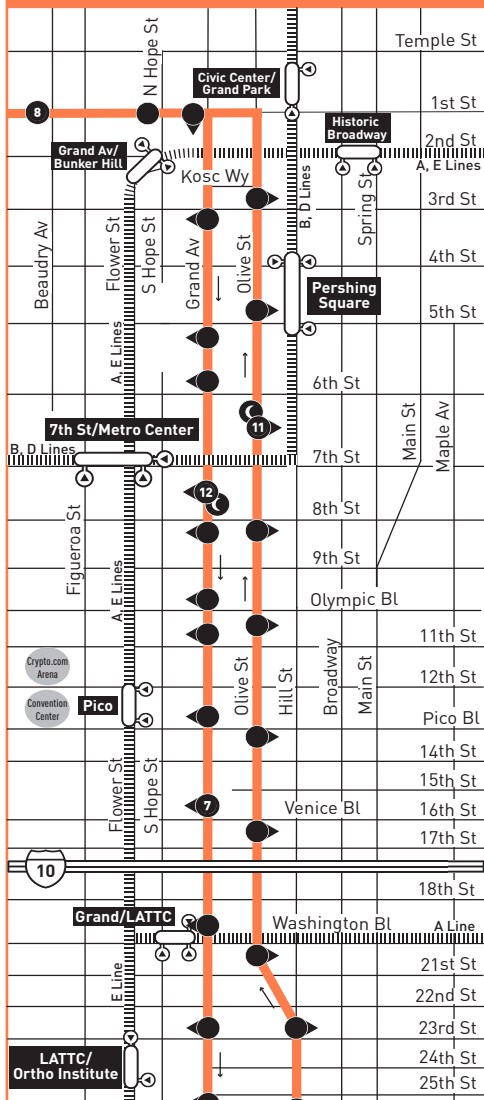

ROUTE MAP

INSET MAP 1 - DOWNTOWN LOS ANGELES

LEGEND

- Line 37 Route
- Owl Timepoint
- Local Stop
- Local Stop - Single Direction Only
- Local Stop Timepoint
- Local Stop Timepoint - Single Direction Only
- Metro Rail Station
- Transit Center
- CC Culver CityBus
- CE LADOT Commuter Express
- LD LADOT DASH

MAP NOTES

- University of Southern California**
- Washington/Fairfax Transit Hub**
Metro 35, 37, 38, 105, 217;
CC1, CC4; CE437

Note: Passengers should board departing Lines 37 and 38 at stop on Washington Bl, East of Fairfax Av.