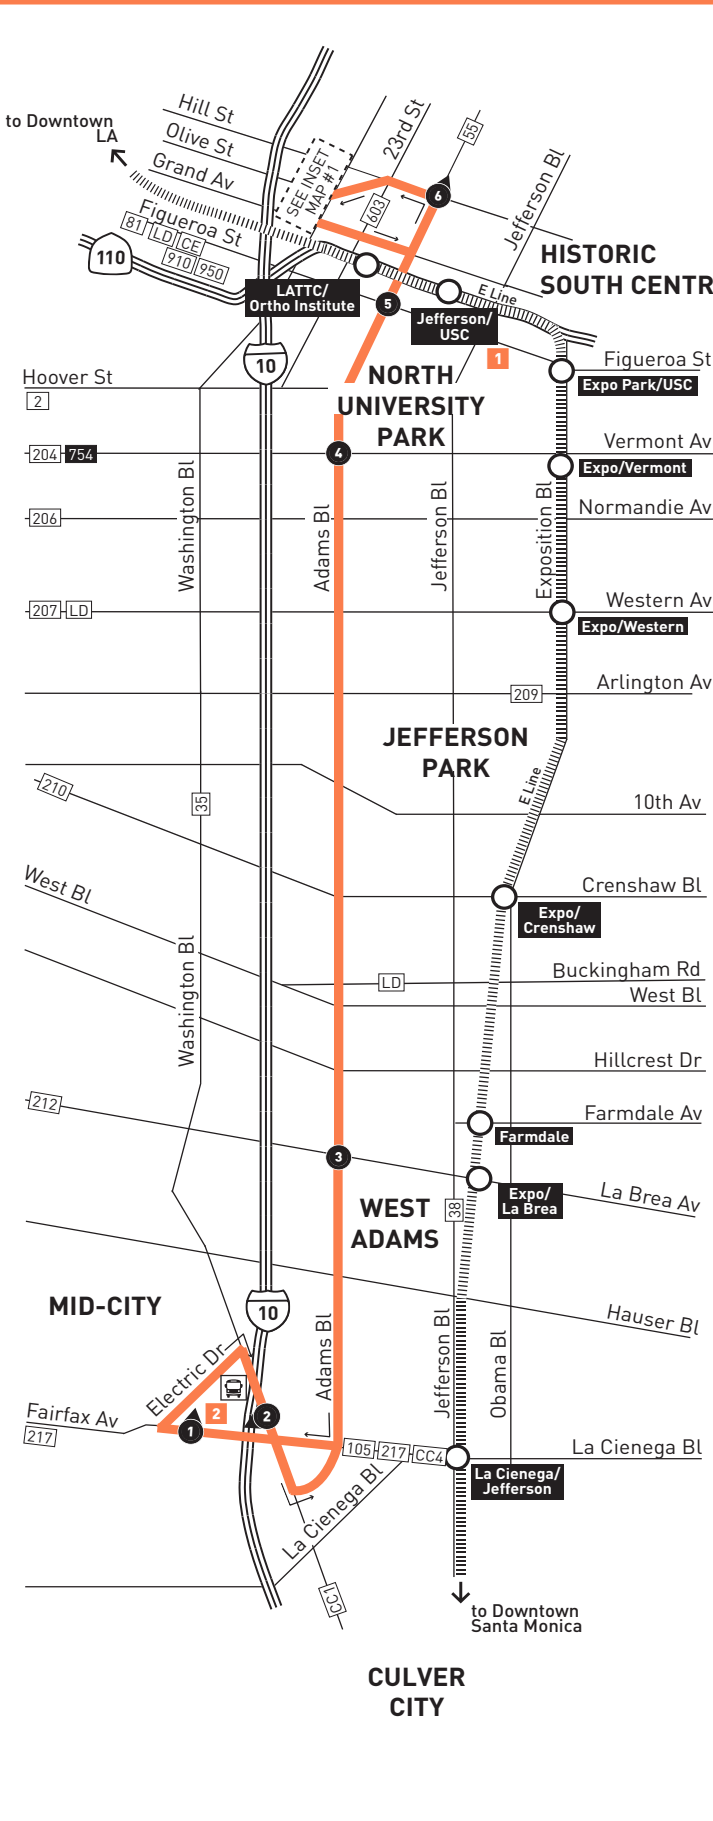

ROUTE MAP

INSET MAP 1 - DOWNTOWN LOS ANGELES

LEGEND	
	Line 37 Route
	Owl Timepoint
	Local Stop
	Local Stop - Single Direction Only
	Local Stop Timepoint
	Local Stop Timepoint - Single Direction Only
	Metro Rail Station
	Transit Center
CC	Culver CityBus
CE	LADOT Commuter Express
LD	LADOT DASH

MAP NOTES	
1	University of Southern California
2	Washington/Fairfax Transit Hub Metro 35, 37, 38, 105, 217; CC1, CC4; CE437
Note: Passengers should board departing Lines 37 and 38 at stop on Washington Blvd, East of Fairfax Av.	