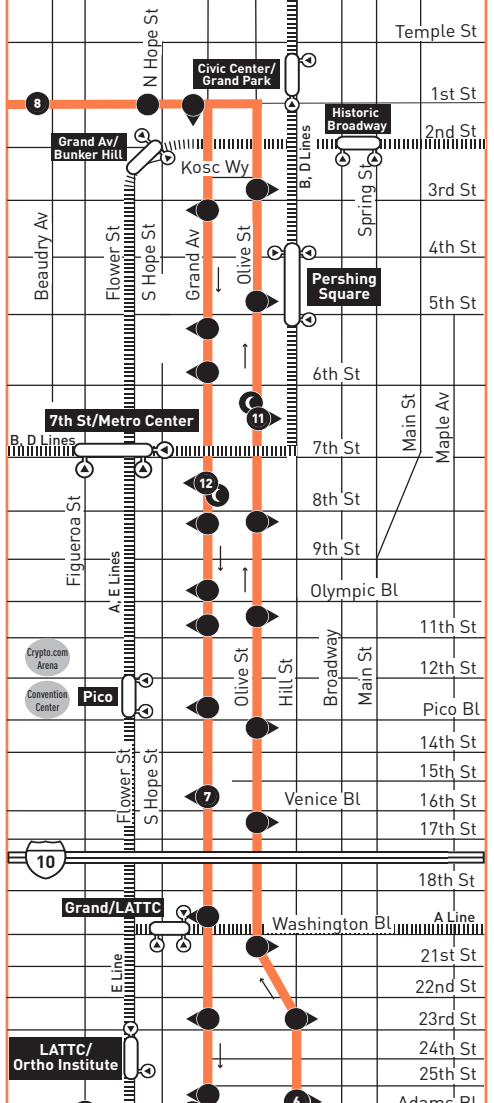

ROUTE MAP

INSET MAP 1 - DOWNTOWN LOS ANGELES

LEGEND	
	Line 37 Route
	Owl Timepoint
	Local Stop
	Local Stop - Single Direction Only
	Local Stop Timepoint
	Local Stop Timepoint - Single Direction Only
	Metro Rail Station
	Transit Center
CC	Culver CityBus
CE	LADOT Commuter Express
LD	LADOT DASH

MAP NOTES	
1	University of Southern California
2	Washington/Fairfax Transit Hub Metro 35, 37, 38, 105, 217; CC1, CC4; CE437
Note: Passengers should board departing Lines 37 and 38 at stop on Washington Blvd, East of Fairfax Av.	