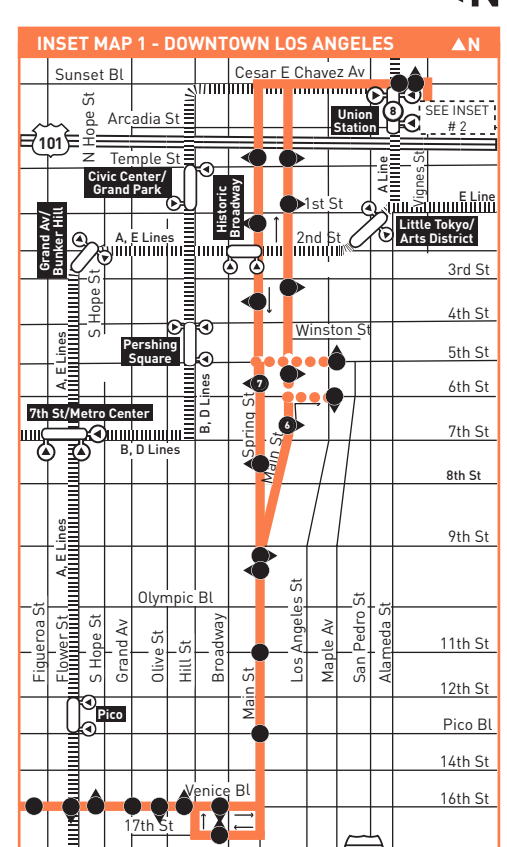

Sunday and Holiday Schedules

Sunday & Holiday schedule in effect on New Year's Day, Memorial Day, Independence Day, Labor Day, Thanksgiving Day and Christmas Day.

Horarios de domingo y días feriados

Horarios de domingo y días feriados en efecto para año nuevo, día conmemorativo, cuatro de julio, día del trabajo, día de acción de gracias, y Navidad.

Special Notes

- **B** Waits at Spring & 7th for transfer connections.
- **C** Trip terminates at Cesar Chavez & Vignes 6 minutes after time shown and does not serve Patsaouras Transit Plaza.
- **D** Trip does not serve Patsaouras Transit Plaza and starts at Cesar Chavez & Vignes 8 minutes before time shown.

Avisos especiales

- **B** Espera en la Spring & 7th para las conexiones de transferencia.
- **C** El viaje termina en César Chávez y Vignes 6 mins después de la hora mostrada y no hace parada en Patsaouras Transit Plaza.
- **D** El viaje no para en Patsaouras Transit Plaza y comienza en César Chávez y Vignes 8 mins antes de la hora mostrada.

ROUTE MAP

LEGEND

- Line 33 Route
- Local Stop
- Local Stop - Single Direction Only
- Local Stop Timepoint
- Local Stop Timepoint - Single Direction Only
- Metro Rail Station
- Metro Rail Station & Timepoint - Single Direction Only
- Amtrak (AM)
- MetroLink (ML)
- AV Antelope Valley Transit Authority
- BBB Santa Monica's Big Blue Bus
- CC Culver City Bus
- CE LADOT Commuter Express
- LD LADOT DASH
- SC Santa Clarita Transit

MAP NOTES

- 1 LAX FlyAway
- 2 AV 785; CE 438, CE 439
  DASH D; Citadel Express
  Mt St Mary's College Shuttle
- 3 CE 431, CE 534; Bunker Hill Shuttle;
  SC 794
- 4 Metro 33
- 5 Metro 40
- 6 USC Shuttle
- 7 FlixBus; Greyhound
- 8 FlixBus; Greyhound
- 9 Discharge Only

INSET 1 - DOWNTOWN LOS ANGELES

- Line 33 Route
- Line 33 Shortline
- Metro Rail Station
- Metro Rail Station Entrance
- Metro Rail