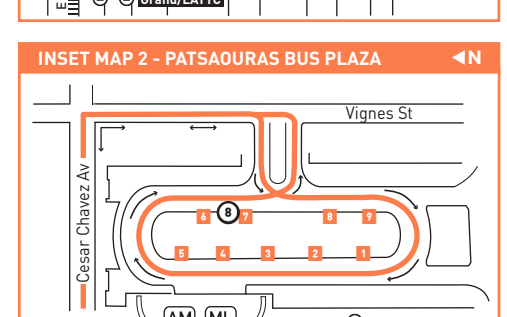

Sunday and Holidays

33

Eastbound Al Este (Approximate Times / Tiempos Aproximados)

SANTA MONICA	VENICE	CULVER CITY	LOS ANGELES	DOWNTOWN LOS ANGELES	DOWNTOWN LOS ANGELES	DOWNTOWN LOS ANGELES
1	2	3	4	5	6	6
5th & Santa Monica	Main & Sunset	Culver City E Line Station	Venice & La Brea	Venice & Vermont	Main & 7th	Patsaouras Bus Plaza / LA Union Station
4:57A	5:06A	5:27A	5:37A	5:48A	5:59A	6:07A
5:27	5:36	5:57	6:07	6:19	6:32	6:40
5:42	5:51	6:15	6:25	6:38	6:52	7:00
5:59	6:08	6:32	6:43	6:56	7:10	7:18
6:16	6:25	6:50	7:01	7:14	7:28	7:36
6:30	6:40	7:06	7:17	7:30	7:44	7:52
7:00	7:10	7:36	7:47	8:00	8:15	8:24
7:28	7:39	8:06	8:17	8:31	8:46	8:55
7:54	8:05	8:32	8:44	8:58	9:13	9:22
8:12	8:23	8:50	9:02	9:16	9:31	9:40
8:31	8:42	9:12	9:24	9:39	9:54	10:03
8:51	9:02	9:32	9:44	9:59	10:14	10:23
9:11</						

Special Notes

- B** Waits at Spring & 7th for transfer connections.
- C** Trip terminates at Cesar Chavez & Vignes 6 minutes after time shown and does not serve Patsaouras Transit Plaza.
- D** Trip does not serve Patsaouras Transit Plaza and starts at Cesar Chavez & Vignes 8 minutes before time shown.

ROUTE MAP

LEGEND

- Line 33 Route
- Local Stop
- Local Stop - Single Direction Only
- Local Stop Timepoint
- Local Stop Timepoint - Single Direction Only
- Metro Rail Station
- Metro Rail Station & Timepoint - Single Direction Only
- Amtrak (AM)
- MetroLink (ML)
- AV Antelope Valley Transit Authority
- BBB Santa Monica's Big Blue Bus
- CC Culver City Bus
- CE LADOT Commuter Express
- LD LADOT DASH
- SC Santa Clarita Transit

INSET 1 - DOWNTOWN LOS ANGELES

- Line 33 Route
- Line 33 Shortline
- Metro Rail Station
- Metro Rail Station Entrance
- Metro Rail