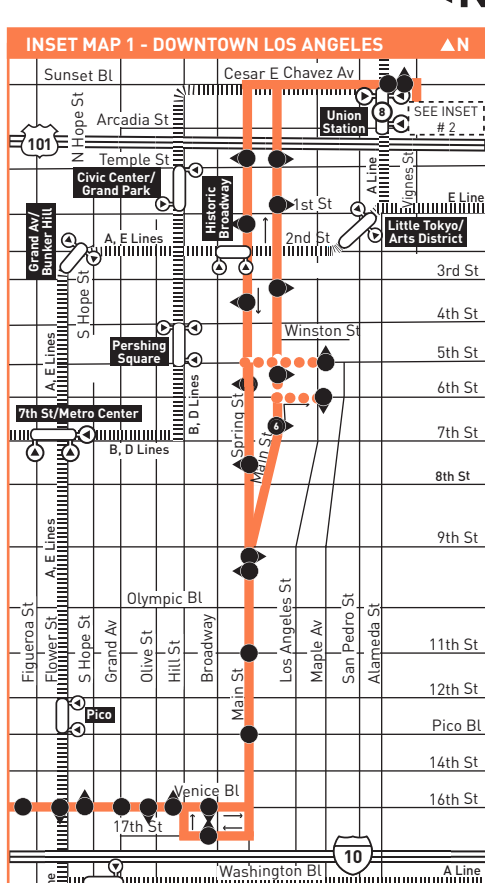

Sunday and Holiday Schedules

Sunday & Holiday schedule in effect on New Year's Day, Memorial Day, Independence Day, Labor Day, Thanksgiving Day and Christmas Day.

Horarios de domingo y días feriados

Horarios de domingo y días feriados en efecto para año nuevo, día conmemorativo, cuatro de julio, día del trabajo, día de acción de gracias, y Navidad.

Special Notes

- **B** Waits at Spring & 7th for transfer connections.
- **C** Trip terminates at Cesar Chavez & Vignes 6 minutes after time shown and does not serve Patsaouras Transit Plaza.
- **D** Trip does not serve Patsaouras Transit Plaza and starts at Cesar Chavez & Vignes 8 minutes before time shown.

Avisos especiales

- **B** Espera en la Spring & 7th para las conexiones de transferencia.
- **C** El viaje termina en César Chávez y Vignes 6 mins después de la hora mostrada y no hace parada en Patsaouras Transit Plaza.
- **D** El viaje no para en Patsaouras Transit Plaza y comienza en César Chávez y Vignes 8 mins antes de la hora mostrada.

ROUTE MAP

LEGEND

- Line 33 Route
- Local Stop
- Local Stop - Single Direction Only
- Local Stop Timepoint
- Local Stop Timepoint - Single Direction Only
- Metro Rail Station
- Metro Rail Station & Timepoint - Single Direction Only
- Amtrak
- Metrolink
- AV Antelope Valley Transit Authority
- BBB Santa Monica's Big Blue Bus
- CC Culver CityBus
- CE LADOT Commuter Express
- LD LADOT DASH
- SC Santa Clarita Transit

MAP NOTES

- **1** Kaiser Permanente Hospital
- **2** Santa Monica Pier

INSET MAP 1 - DOWNTOWN LOS ANGELES

- Line 33 Route
- Line 33 Shortline
- Metro Rail Station
- Metro Rail Station Entrance
- Metro Rail

INSET MAP 2 - PATSAOURAS BUS PLAZA

- **1** LAX FlyAway
- **2** AV 785; CE 438, CE 439 DASH D; Citadel Express Mt St Mary's College Shuttle
- **3** CE 431, CE 534; Bunker Hill Shuttle; SC 794
- **4** Metro 33
- **5** Metro 40
- **6** USC Shuttle
- **7** FlixBus; Greyhound
- **8** FlixBus; Greyhound
- **9** Discharge Only