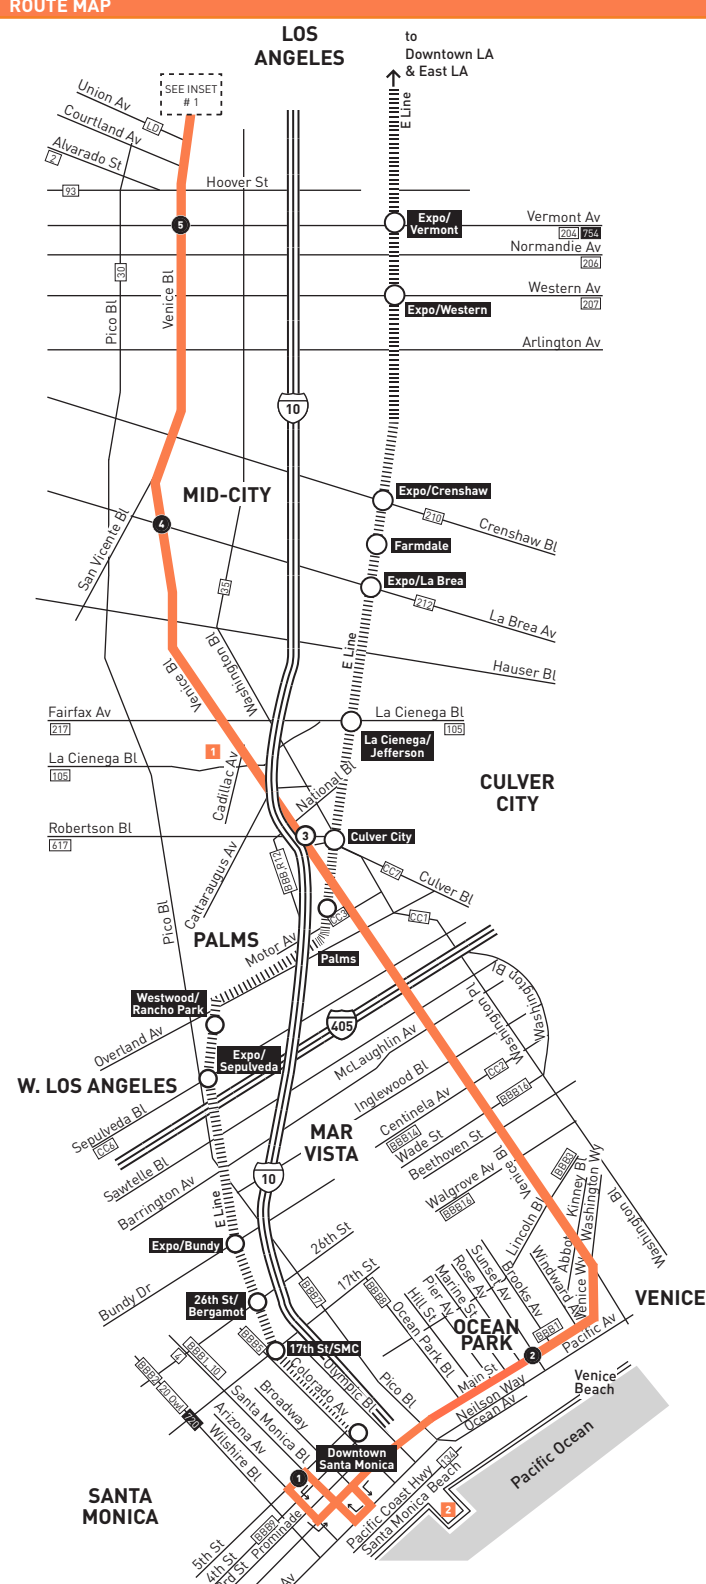

Special Notes

- B** Waits at Spring & 7th for transfer connections.
- C** Trip terminates at Cesar Chavez & Vignes 6 minutes after time shown and does not serve Patsaouras Transit Plaza.
- D** Trip does not serve Patsaouras Transit Plaza and starts at Cesar Chavez & Vignes 8 minutes before time shown.

Avisos especiales

- B** Espera en la Spring & 7th para las conexiones de transferencia.
- C** El viaje termina en César Chávez y Vignes 6 mins después de la hora mostrada y no hace parada en Patsaouras Transit Plaza.
- D** El viaje no para en Patsaouras Transit Plaza y comienza en César Chávez y Vignes 8 mins antes de la hora mostrada.

ROUTE MAP

LEGEND

- Line 33 Route
- Local Stop
- Local Stop - Single Direction Only
- Local Stop Timepoint
- Local Stop Timepoint - Single Direction Only
- Metro Rail Station
- Metro Rail Station & Timepoint - Single Direction Only
- Amtrak
- Metrolink
- AV Antelope Valley Transit Authority
- BBB Santa Monica's Big Blue Bus
- CC Culver CityBus
- CE LADOT Commuter Express
- LD LADOT DASH
- SC Santa Clarita Transit

MAP NOTES

- 1** Kaiser Permanente Hospital
- 2** Santa Monica Pier

INSET MAP 1 - DOWNTOWN LOS ANGELES

- Line 33 Route
- Line 33 Shortline
- Metro Rail Station
- Metro Rail Station Entrance
- Metro Rail

INSET MAP 2 - PATSAOURAS BUS PLAZA