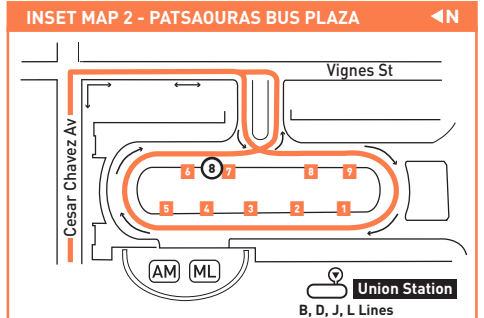

INSET MAP 2 - PATSAOURAS BUS PLAZA

- 1 LAX FlyAway
- 2 AV 785; CE 438, CE 439
  DASH D; Citadel Express
  Mt St Mary's College Shuttle
- 3 CE 431, CE 534; Bunker Hill Shuttle;
  OCTA 701; SC 794
- 4 Metro 30
- 5 Metro 40; L Line (Gold) Shuttle
- 6 USC Shuttle.
- 7 Metro 33,
- 8 megabus.com
- 9 Discharge Only

INSET 1 - DOWNTOWN LOS ANGELES

- Line 33 Route
- Line 33 Shortline
- Metro Rail Station
- Metro Rail Station Entrance
- Metro Rail
- Station CLOSURE

MAP NOTES

- 1 Kaiser Permanente Hospital
- 2 Santa Monica Pier

Need to know on the go?

Download *Transit* app for trip plans, service alerts, maps and more.