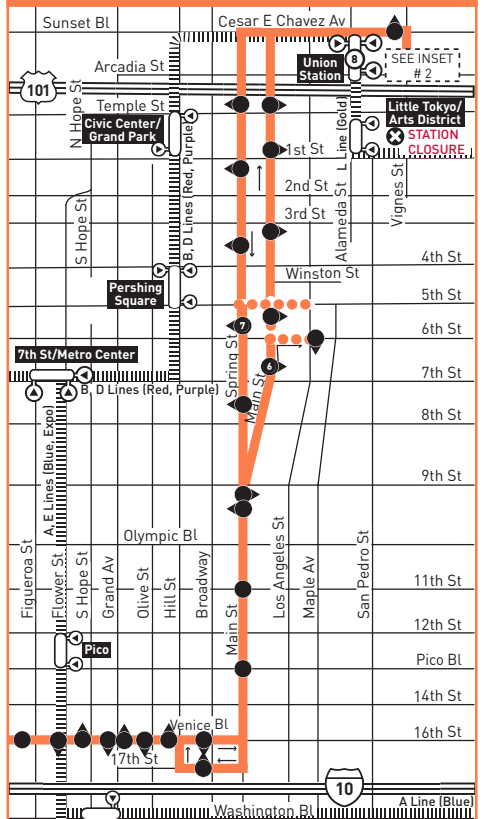

INSET MAP 1 - DOWNTOWN LOS ANGELES