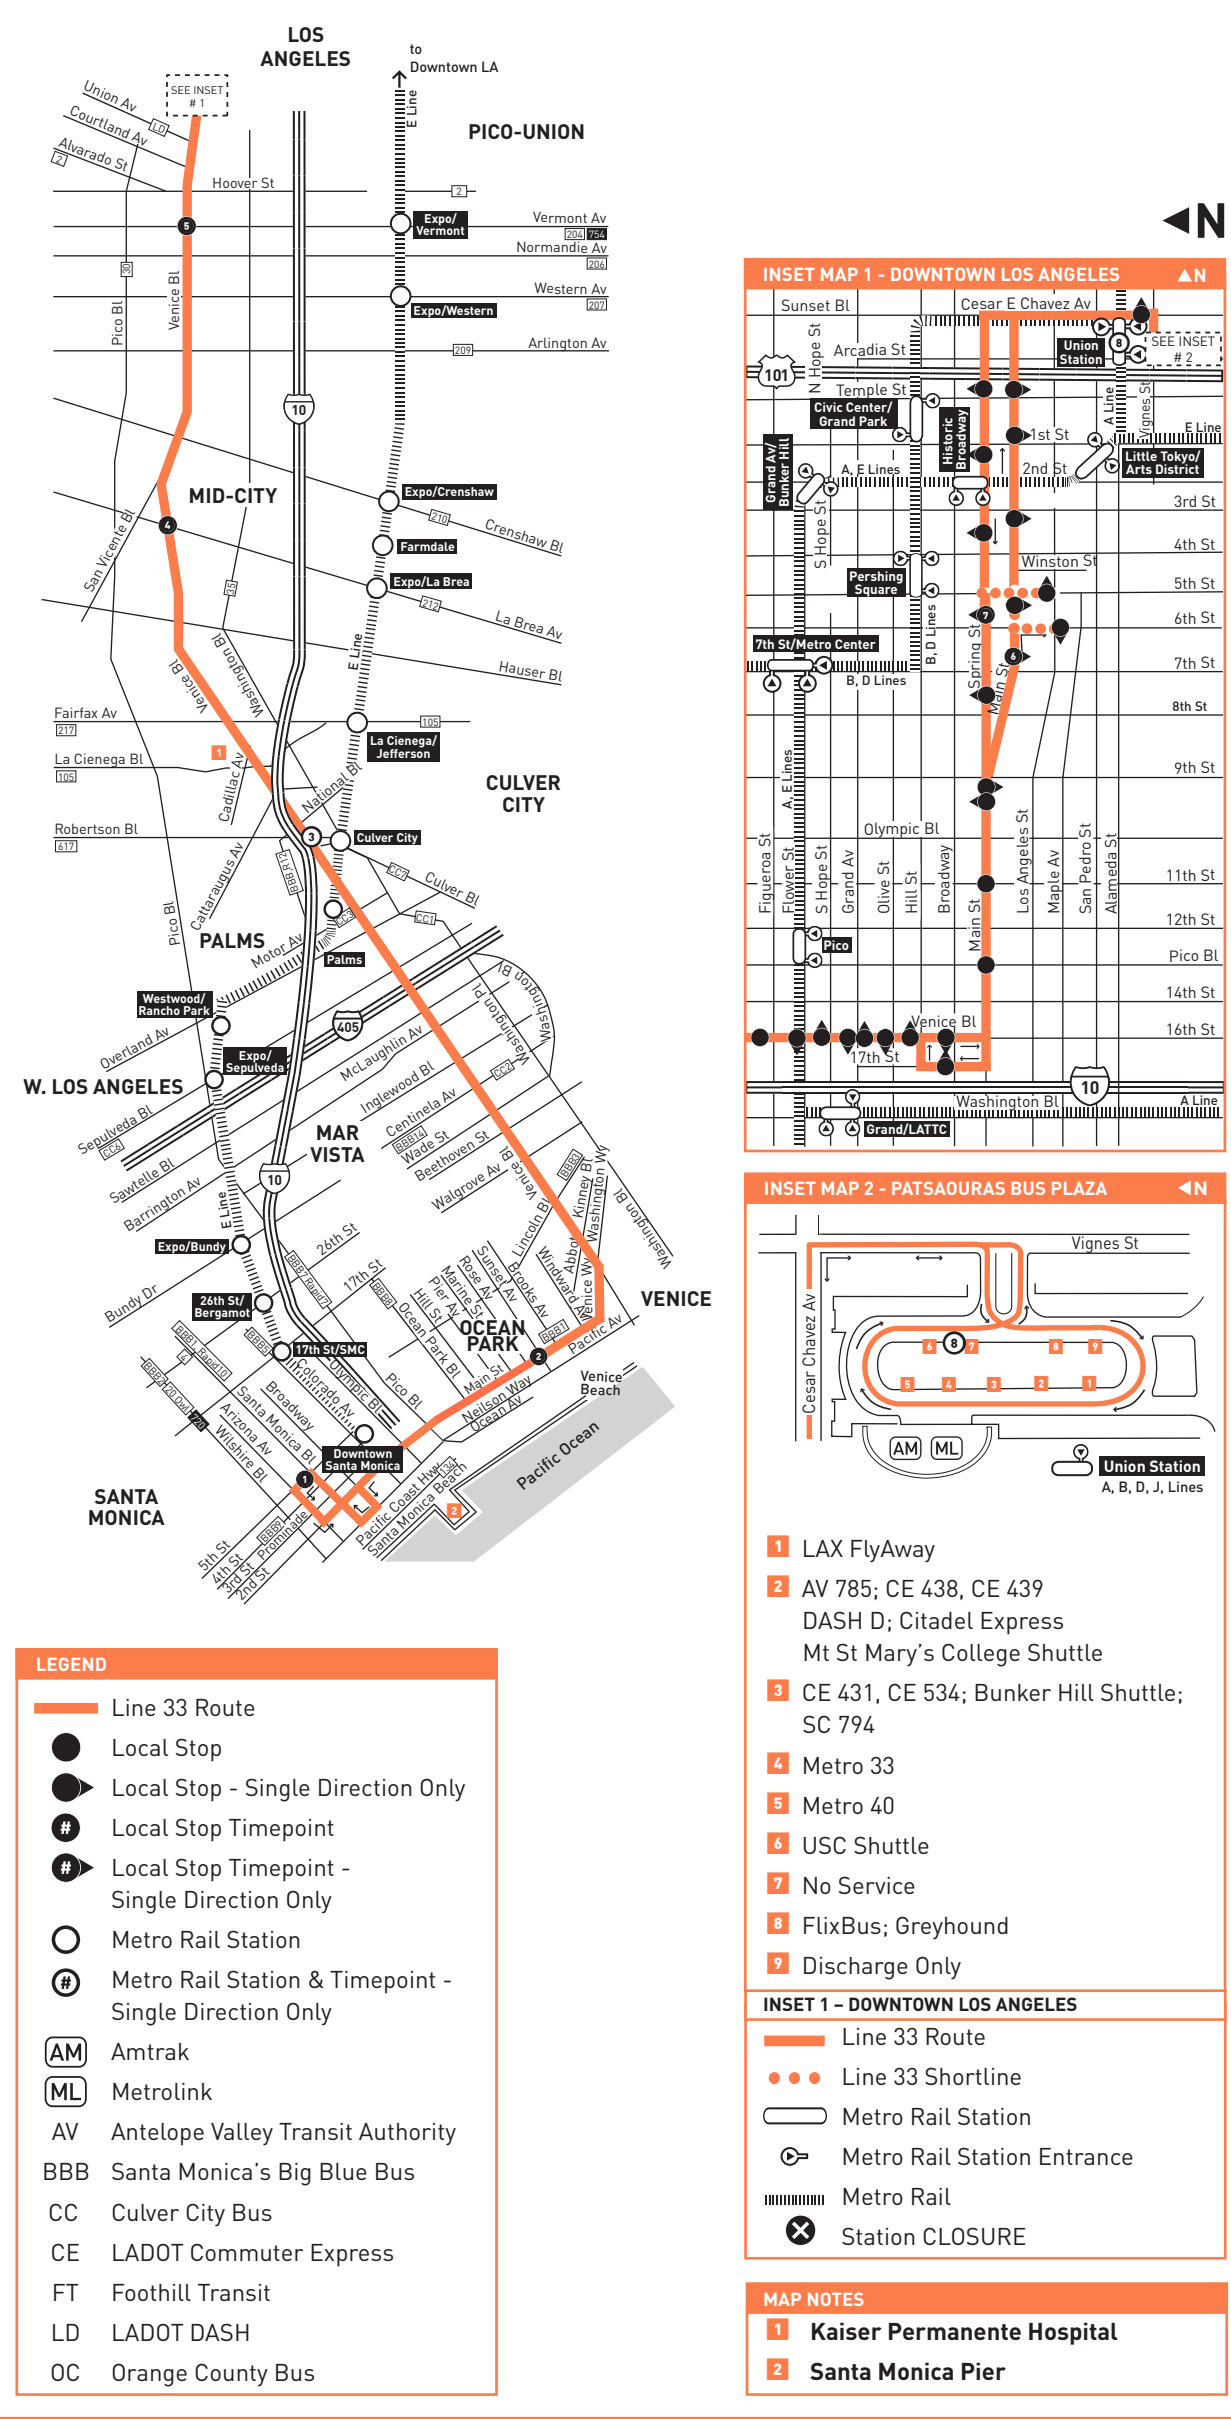

Special Notes

- B** Waits at Spring & 7th for transfer connections.
- C** Trip terminates at Cesar Chavez & Vignes 6 minutes after time shown and does not serve Patsaouras Transit Plaza.
- D** Trip does not serve Patsaouras Transit Plaza and starts at Cesar Chavez & Vignes 8 minutes before time shown.

Avisos especiales

- B** Espera en la Spring & 7th para las conexiones de transferencia.
- C** El viaje termina en César Chávez y Vignes 6 mins después de la hora mostrada y no hace parada en Patsaouras Transit Plaza.
- D** El viaje no para en Patsaouras Transit Plaza y comienza en César Chávez y Vignes 8 mins antes de la hora mostrada.

ROUTE MAP

LEGEND

- Line 33 Route
- Local Stop
- Local Stop - Single Direction Only
- Local Stop Timepoint
- Local Stop Timepoint - Single Direction Only
- Metro Rail Station
- Metro Rail Station & Timepoint - Single Direction Only
- Amtrak
- Metrolink
- AV Antelope Valley Transit Authority
- BBB Santa Monica's Big Blue Bus
- CC Culver City Bus
- CE LADOT Commuter Express
- FT Foothill Transit
- LD LADOT DASH
- OC Orange County Bus