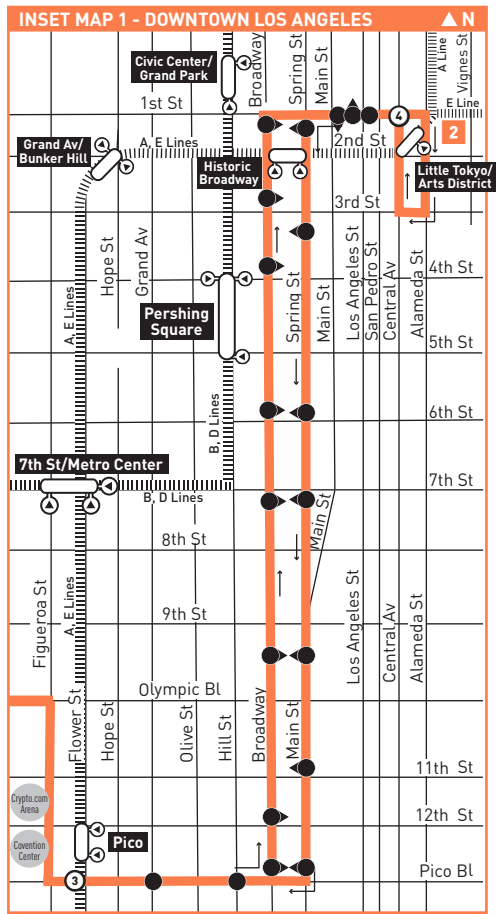

ROUTE MAP

Line 30 on Detour via Olympic Bl between Union Av and Figueroa until June 2027

INSET MAP 1 - DOWNTOWN LOS ANGELES

- Line 30
- Local Stop
- Local Stop - Single Direction Only
- Metro Rail & Timepoint - Single Direction Only
- Metro Rail Station
- Metro Rail Station Entrance
- Metro Rail

MAP NOTES

- 1** Pico/Rimpau Transit Center
Metro 30; BBB 7; LD Midtown
- 2** Little Tokyo/Arts District Station
Metro 30, 74, 76; DASH A

Lose something?

Learn more about Metro's Lost & Found service. Visit metro.net/lostandfound or call 323.937.8920.