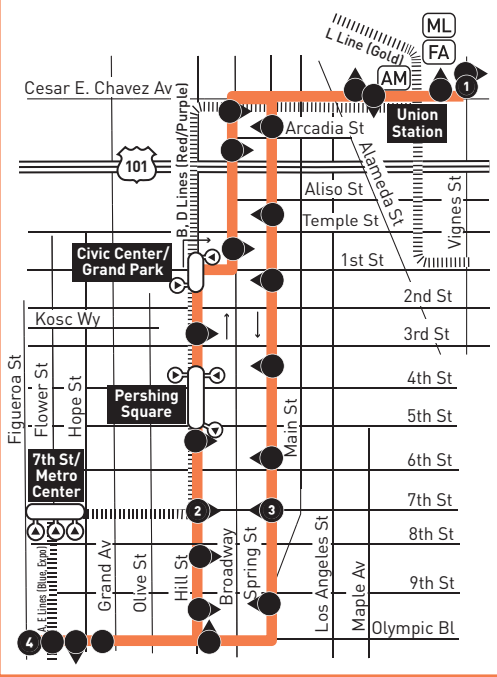

ROUTE MAP

INSET 1 - DOWNTOWN LOS ANGELES

INSET 2 - CENTURY CITY

**LEGEND**

- Line 28 Route
- Line 28 Westbound Shortline
- Metro Rail
- Local Stop Timepoint
- Local Stop Timepoint - Single Direction Only
- Local Stop
- Local Stop - Single Direction Only
- Metro Rail Station
- Map Notes
- Connecting Line
- Rapid Connecting Line
- Amtrak (AM)
- MetroLink (ML)
- LAX FlyAway (FA)
- Antelope Valley Transit Authority (AV)
- Culver CityBus (C)
- LADOT Commuter Express (CE)
- LADOT DASH (LD)
- Santa Clarita Transit (SC)
- Santa Monica Big Blue Bus (BBB)

**INSET 1 - DOWNTOWN LOS ANGELES**

- Metro Rail Station
- Metro Rail Station Entrance

**MAP NOTES**

- 1 Pico-Rimpau Transit Center  
Metro 30; BBB7; Rapid 7; LD Midtown
- 2 Westfield Century City

Connect to Metro Security 24/7.