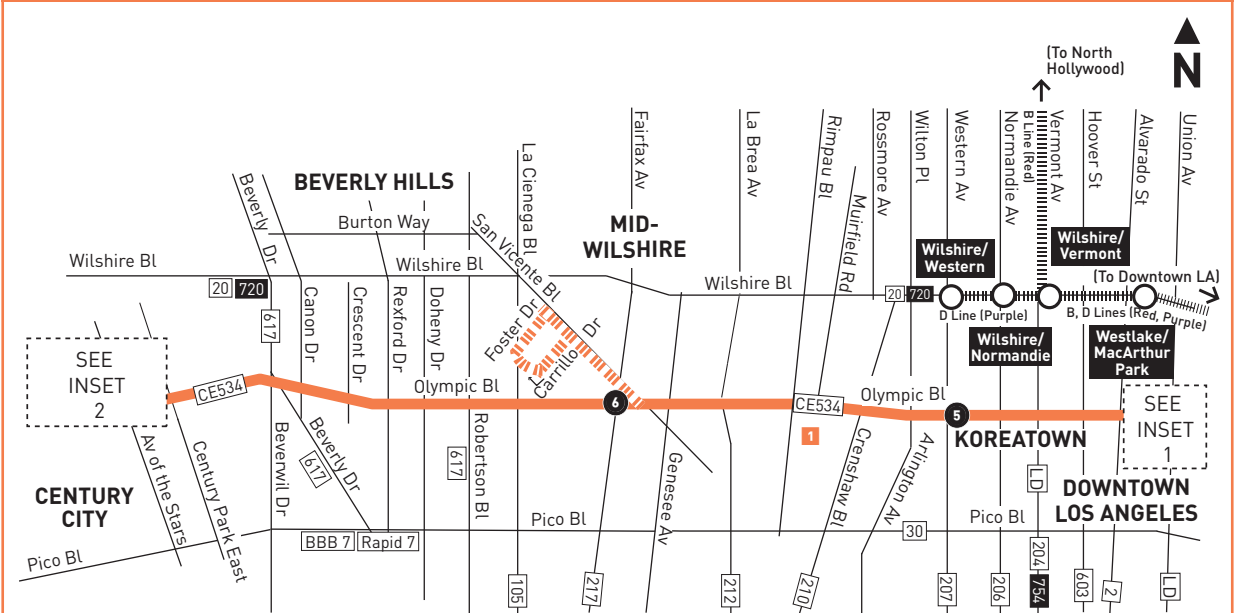

ROUTE MAP

INSET 1 - DOWNTOWN LOS ANGELES

INSET 2 - CENTURY CITY

**LEGEND**

- Line 28 Route
- Line 28 Westbound Shortline
- Metro Rail
- Local Stop Timepoint
- Local Stop Timepoint - Single Direction Only
- Local Stop
- Local Stop - Single Direction Only
- Metro Rail Station
- Map Notes
- Connecting Line
- Rapid Connecting Line
- Amtrak (AM)
- MetroLink (ML)
- LAX FlyAway (FA)
- Antelope Valley Transit Authority (AV)
- Culver CityBus (C)
- LADOT Commuter Express (CE)
- LADOT DASH (LD)
- Santa Clarita Transit (SC)
- Santa Monica Big Blue Bus (BBB)

**INSET 1 - DOWNTOWN LOS ANGELES**

- Metro Rail Station
- Metro Rail Station Entrance

**MAP NOTES**

- 1 Pico-Rimpau Transit Center  
Metro 30; BBB7; Rapid 7; LD Midtown
- 2 Westfield Century City

Connect to Metro Security 24/7.