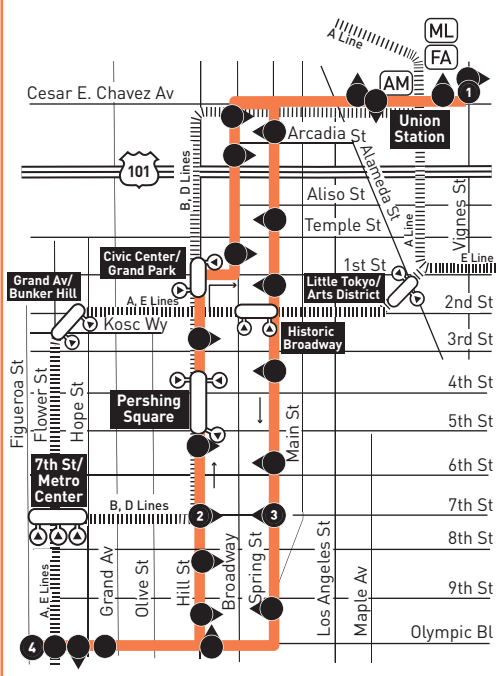

ROUTE MAP

INSET 1 - DOWNTOWN LOS ANGELES

INSET 2 - CENTURY CITY

LEGEND

- Line 28 Route
- Line 28 Westbound Shortline
- Metro Rail
- Local Stop Timepoint
- Local Stop Timepoint - Single Direction Only
- Local Stop
- Local Stop - Single Direction Only
- Metro Rail Station
- Map Notes
- Connecting Line
- Rapid Connecting Line
- Amtrak
- Metrolink
- LAX FlyAway
- Antelope Valley Transit Authority
- Culver CityBus
- LADOT Commuter Express
- LADOT DASH
- Santa Clarita Transit
- Santa Monica Big Blue Bus

- INSET 1 - DOWNTOWN LOS ANGELES
- Metro Rail Station
 - Metro Rail Station Entrance

- MAP NOTES
- 1 Pico-Rimpau Transit Center
Metro 30; BBB7; Rapid 7; LD Midtown
 - 2 Westfield Century City