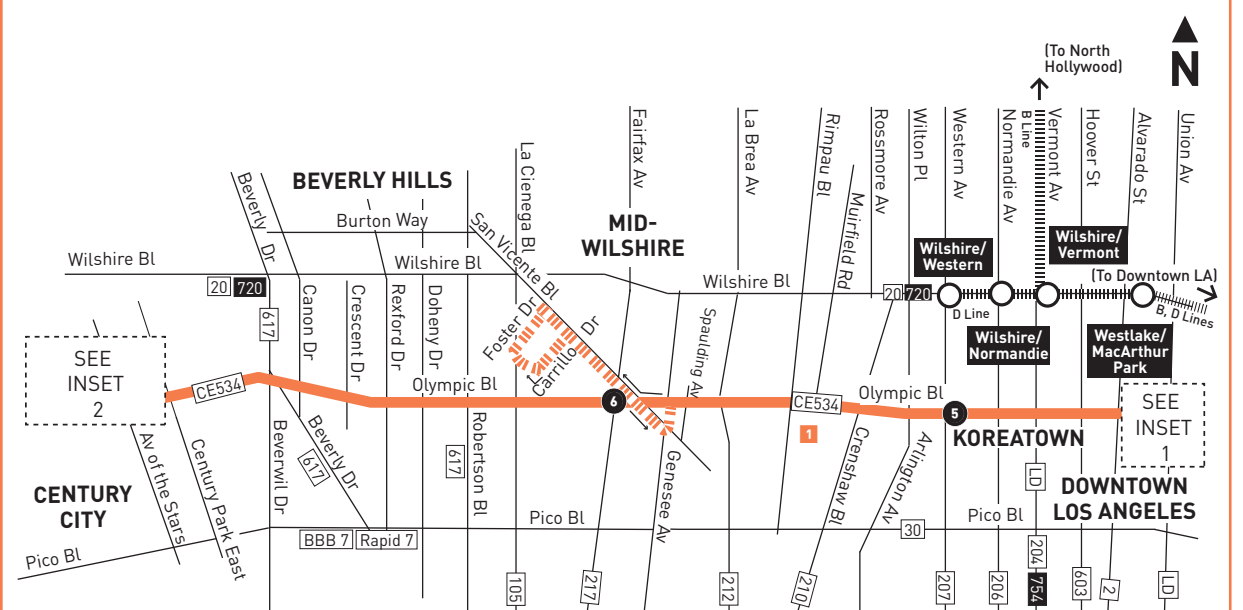

ROUTE MAP

INSET 1 - DOWNTOWN LOS ANGELES

INSET 2 - CENTURY CITY

LEGEND

- Line 28 Route
- Line 28 Westbound Shortline
- Metro Rail
- Local Stop Timepoint
- Local Stop Timepoint - Single Direction Only
- Local Stop
- Local Stop - Single Direction Only
- Metro Rail Station
- Map Notes
- Connecting Line
- Rapid Connecting Line
- Amtrak
- Metrolink
- LAX FlyAway
- Antelope Valley Transit Authority
- Culver CityBus
- LADOT Commuter Express
- LADOT DASH
- Santa Clarita Transit
- Santa Monica Big Blue Bus

- INSET 1 - DOWNTOWN LOS ANGELES
- Metro Rail Station
 - Metro Rail Station Entrance

- MAP NOTES
- 1 Pico-Rimpau Transit Center
Metro 30; BBB7; Rapid 7; LD Midtown
 - 2 Westfield Century City