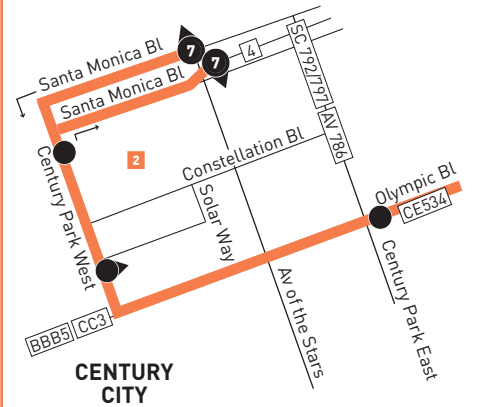

ROUTE MAP

INSET 1 - DOWNTOWN LOS ANGELES

INSET 2 - CENTURY CITY

LEGEND

- Line 28 Route
- Line 28 Westbound Shortline
- Metro Rail
- Local Stop Timepoint
- Local Stop Timepoint - Single Direction Only
- Local Stop
- Local Stop - Single Direction Only
- Metro Rail Station
- Map Notes
- Connecting Line
- Rapid Connecting Line
- Amtrak
- Metrolink
- LAX FlyAway
- Antelope Valley Transit Authority
- Culver CityBus
- LADOT Commuter Express
- LADOT DASH
- Santa Clarita Transit
- Santa Monica Big Blue Bus

- INSET 1 - DOWNTOWN LOS ANGELES
- Metro Rail Station
 - Metro Rail Station Entrance

- MAP NOTES
- 1 Pico-Rimpau Transit Center
Metro 30; BBB7; Rapid 7; LD Midtown
 - 2 Westfield Century City