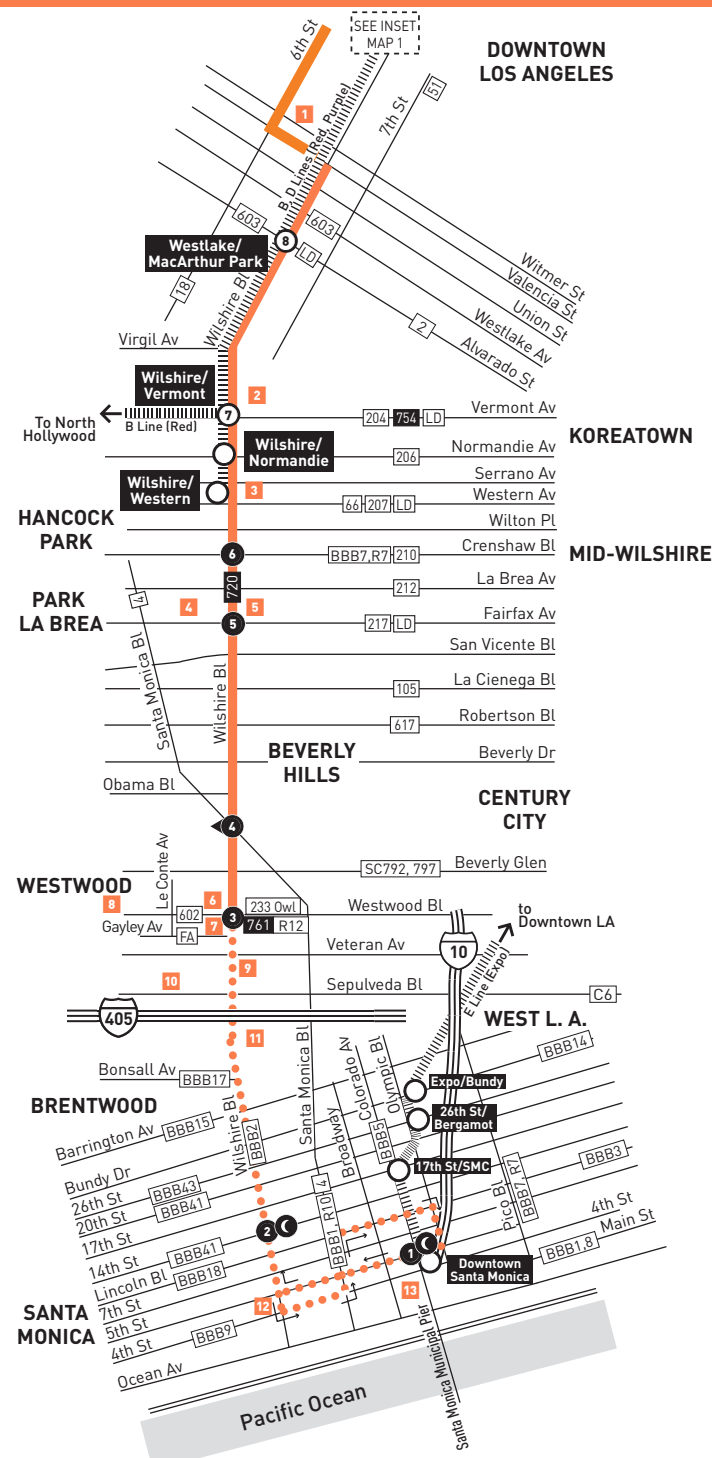

ROUTE MAP

LEGEND

- Line 20 Route
- Line 20 Early AM/Late Night/Owl Trips
- Early AM, Eve/Owl Timepoint
- Local Stop
- Local Stop - Single Direction Only
- Local Stop Timepoint
- Local Stop Timepoint - Single Direction Only
- Metro Rail Station & Timepoint
- Metro Rail Station
- Metro Rail
- FA LAX FlyAway
- AV Antelope Valley Transit Authority
- BBB Santa Monica's Big Blue Bus
- C Culver CityBus
- CE LADOT Commuter Express
- LD LADOT DASH
- SC Santa Clarita Transit

INSET MAP 1 - DOWNTOWN LOS ANGELES

INSET 1 - DOWNTOWN LOS ANGELES

- Line 20 Route
- Local Stop
- Local Stop - Single Direction Only
- Metro Rail Station
- Metro Rail Station Entrance
- Metro Rail