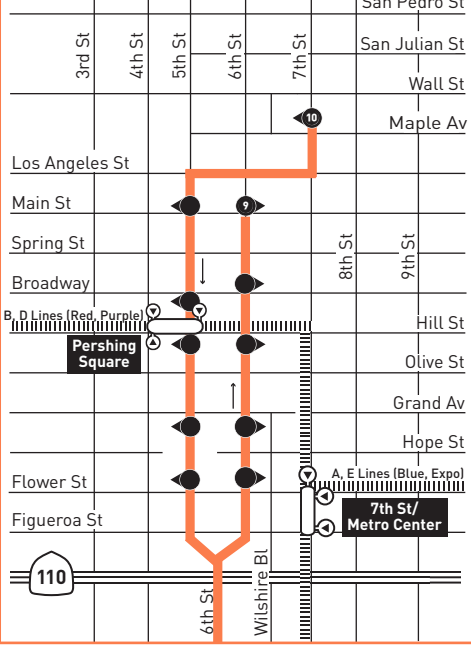

ROUTE MAP

LEGEND

- Line 20 Route
- Line 20 Early AM/Late Night/Owl Trips
- Early AM, Eve/Owl Timepoint
- Local Stop
- Local Stop - Single Direction Only
- Local Stop Timepoint
- Local Stop Timepoint - Single Direction Only
- Metro Rail Station & Timepoint
- Metro Rail Station
- Metro Rail
- FA LAX FlyAway
- AV Antelope Valley Transit Authority
- BBB Santa Monica's Big Blue Bus
- C Culver CityBus
- CE LADOT Commuter Express
- LD LADOT DASH
- SC Santa Clarita Transit

INSET MAP 1 - DOWNTOWN LOS ANGELES

INSET 1 - DOWNTOWN LOS ANGELES

- Line 20 Route
- Local Stop
- Local Stop - Single Direction Only
- Metro Rail Station
- Metro Rail Station Entrance
- Metro Rail