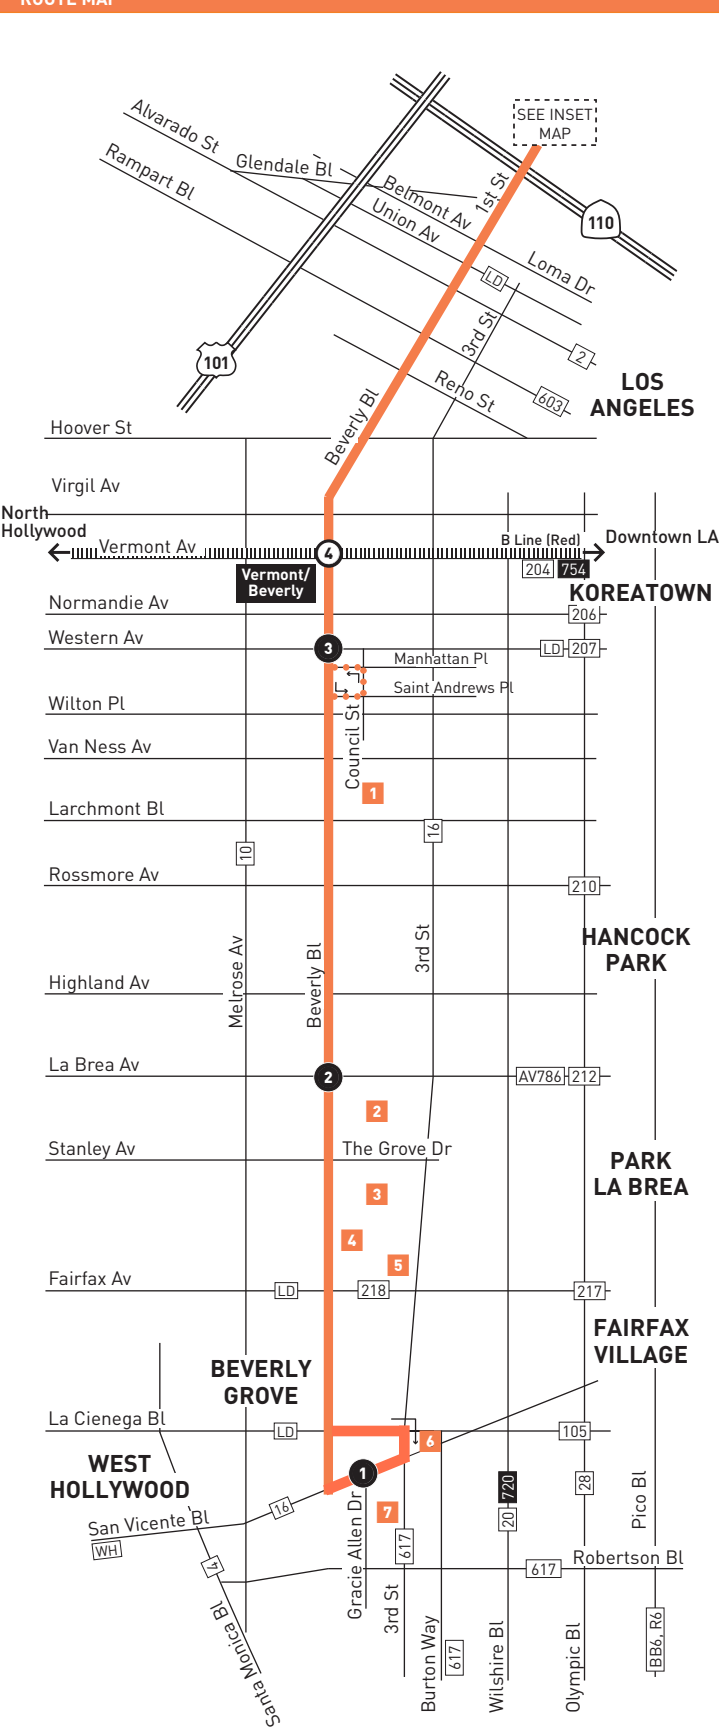

Monday thru Sunday Owl Schedule

Effective Dec 11 2022

14

Eastbound Al Este (Approximate Times / Tiempos Aproximados)

Westbound Al Oeste (Approximate Times)

LOS ANGELES			DOWNTOWN LOS ANGELES			DOWNTOWN LOS ANGELES		LOS ANGELES		
3	4	5	6	7	8	9	10	5	4	3
Beverly & Western	Vermont / Beverly Station	1st & Beaudry	7th & Grand	Grand & Venice	Adams & Figueroa	Hill & Adams	Olive & 7th	1st & Beaudry	Vermont / Beverly Station	Beverly & Western
1:46A	1:52A	2:01A	2:12A	2:16A	2:21A	12:58A	1:12A	1:19A	1:29A	1:33A
2:46	2:52	3:01	3:12	3:16	3:21	1:58	2:12	2:19	2:29	2:33
3:46	3:52	4:01	4:12	4:16	4:21	2:58	3:12	3:19	3:29	3:33
4:46	4:52	5:01	5:12	5:16	5:21	3:58	4:12	4:19	4:29	4:33

Horarios de sábado, domingo y días feriados en vigor para New Year's Day, Memorial Day, Independence Day, Labor Day, Thanksgiving Day y Christmas Day.

Special Notes

Avisos especiales

- B** Trips departing 1st & Beaudry change to Line 37.
- C** Trips departing Hill & Adams originate from Line 37 unless otherwise noted.
- E** Trip waits at Grand & 7th for transfer connections.
- G** Trip waits at Olive & 7th for transfer connections.

- B** Los viajes que salen de la 1st y Beaudry cambian a la Línea 37.
- C** Los viajes que salen de Hill y Adams se originan de la Línea 37 a menos que se indique lo contrario.
- E** El viaje espera en la Grand y 7th para las conexiones de transferencia.
- G** El viaje espera en la Olive y 7th para las conexiones de transferencia.

ROUTE MAP

MAP NOTES

- 1** Larchmont Village
- 2** Pan Pacific Park
- 3** The Grove
- 4** CBS Television City
Metro 14, 217, 218
- 5** Farmer's Market
Metro 16, 217, 218
- 6** Beverly Center
Metro 14, 16, 105, 218, 617
- 7** Cedars-Sinai Medical Center
Metro 14, 16, 218, 617
- 8** Regent Beverly Wilshire Hotel