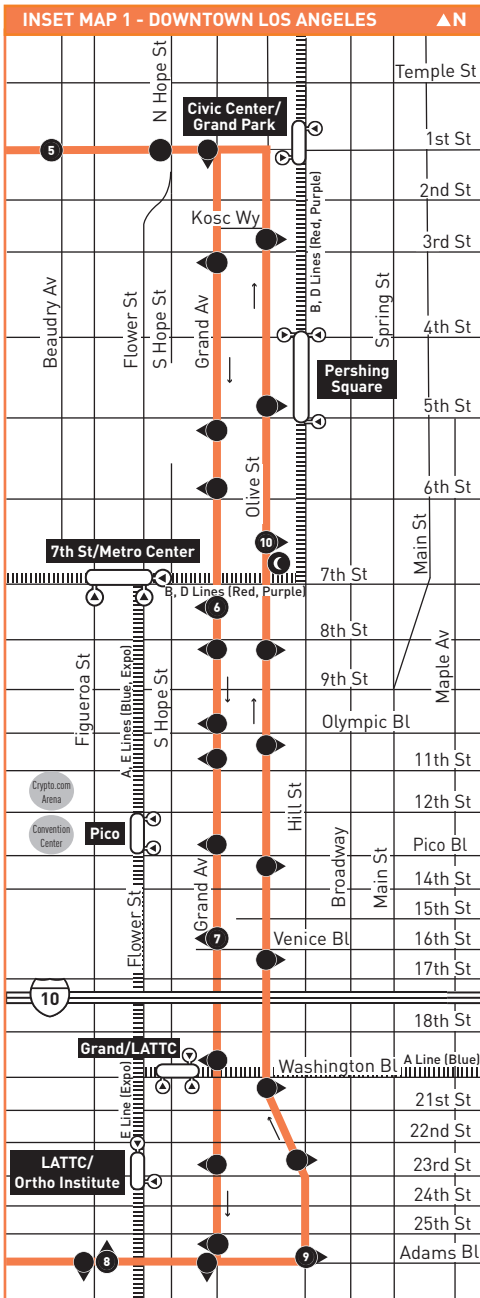

Monday thru Sunday Owl Schedule

Effective Dec 11 2022

14

Eastbound Al Este (Approximate Times / Tiempos Aproximados)

Westbound Al Oeste (Approximate Times)

LOS ANGELES			DOWNTOWN LOS ANGELES			DOWNTOWN LOS ANGELES		LOS ANGELES		
3	4	5	6	7	8	9	10	5	4	3
Beverly & Western	Vermont / Beverly Station	1st & Beaudry	7th & Grand	Grand & Venice	Adams & Figueroa	Hill & Adams	Olive & 7th	1st & Beaudry	Vermont / Beverly Station	Beverly & Western
1:46A	1:52A	2:01A	2:12A	2:16A	2:21A	12:58A	1:12A	1:19A	1:29A	1:33A
2:46	2:52	3:01	3:12	3:16	3:21	1:58	2:12	2:19	2:29	2:33
3:46	3:52	4:01	4:12	4:16	4:21	2:58	3:12	3:19	3:29	3:33
4:46	4:52	5:01	5:12	5:16	5:21	3:58	4:12	4:19	4:29	4:33

Horarios de sábado, domingo y días feriados en vigor para New Year's Day, Memorial Day, Independence Day, Labor Day, Thanksgiving Day y Christmas Day.

Special Notes

Avisos especiales

- B** Trips departing 1st & Beaudry change to Line 37.
- C** Trips departing Hill & Adams originate from Line 37 unless otherwise noted.
- E** Trip waits at Grand & 7th for transfer connections.
- G** Trip waits at Olive & 7th for transfer connections.

- B** Los viajes que salen de la 1st y Beaudry cambian a la Línea 37.
- C** Los viajes que salen de Hill y Adams se originan de la Línea 37 a menos que se indique lo contrario.
- E** El viaje espera en la Grand y 7th para las conexiones de transferencia.
- G** El viaje espera en la Olive y 7th para las conexiones de transferencia.

ROUTE MAP

MAP NOTES

- 1** Larchmont Village
- 2** Pan Pacific Park
- 3** The Grove
- 4** CBS Television City
Metro 14, 217, 218
- 5** Farmer's Market
Metro 16, 217, 218
- 6** Beverly Center
Metro 14, 16, 105, 218, 617
- 7** Cedars-Sinai Medical Center
Metro 14, 16, 218, 617
- 8** Regent Beverly Wilshire Hotel