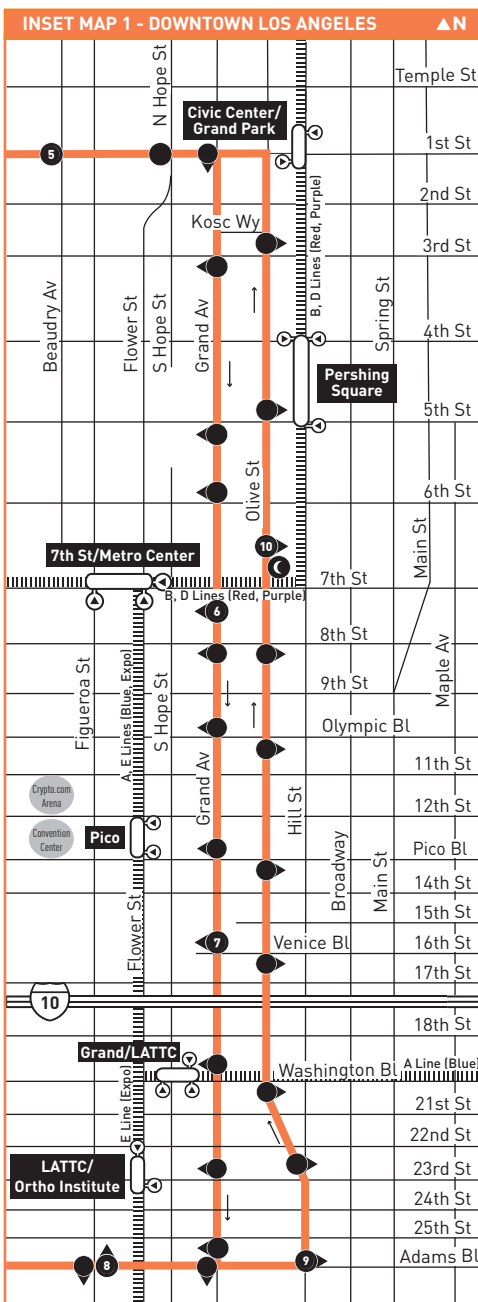

Monday thru Sunday Owl Schedule

Effective Jun 26 2022

14

Eastbound Al Este (Approximate Times / Tiempos Aproximados)

Westbound Al Oeste (Approximate Times)

LOS ANGELES			DOWNTOWN LOS ANGELES			DOWNTOWN LOS ANGELES		LOS ANGELES		
3	4	5	6	7	8	9	10	5	4	3
Beverly & Western	Vermont / Beverly Station	1st & Beaudry	7th & Grand	Grand & Venice	Adams & Figueroa	Hill & Adams	Olive & 7th	1st & Beaudry	Vermont / Beverly Station	Beverly & Western
1:46A	1:52A	2:01A	2:12A	2:16A	2:21A	12:58A	1:12A	1:19A	1:29A	1:33A
2:46	2:52	3:01	3:12	3:16	3:21	1:58	2:12	2:19	2:29	2:33
3:46	3:52	4:01	4:12	4:16	4:21	2:58	3:12	3:19	3:29	3:33
4:46	4:52	5:01	5:12	5:16	5:21	3:58	4:12	4:19	4:29	4:33

Horarios de sábado, domingo y días feriados en vigor para New Year's Day, Memorial Day, Independence Day, Labor Day, Thanksgiving Day y Christmas Day.

Special Notes

Avisos especiales

- B** Trips departing 1st & Beaudry change to Line 37.
- C** Trips departing Hill & Adams originate from Line 37 unless otherwise noted.
- E** Trip waits at Grand & 7th for transfer connections.
- G** Trip waits at Olive & 7th for transfer connections.

- B** Los viajes que salen de la 1st y Beaudry cambian a la Línea 37.
- C** Los viajes que salen de Hill y Adams se originan de la Línea 37 a menos que se indique lo contrario.
- E** El viaje espera en la Grand y 7th para las conexiones de transferencia.
- G** El viaje espera en la Olive y 7th para las conexiones de transferencia.

ROUTE MAP

MAP NOTES

- 1 Larchmont Village**
- 2 Pan Pacific Park**
- 3 The Grove**
- 4 CBS Television City**
Metro 14, 217, 218
- 5 Farmer's Market**
Metro 16, 217, 218
- 6 Beverly Center**
Metro 14, 16, 105, 218, 617
- 7 Cedars-Sinai Medical Center**
Metro 14, 16, 218, 617
- 8 Regent Beverly Wilshire Hotel**