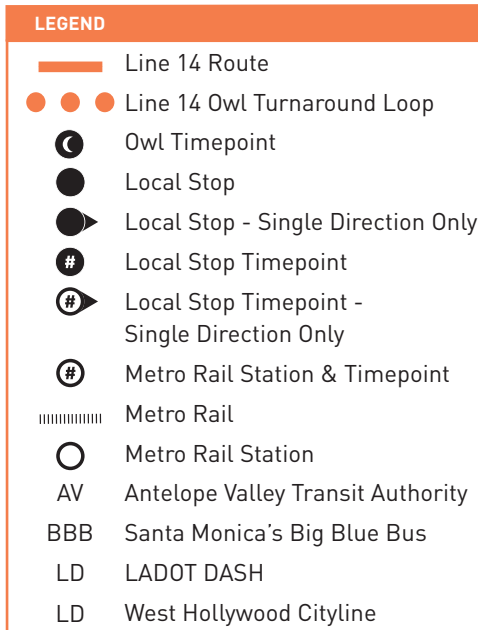

Monday thru Sunday Owl Schedule

Effective Jun 26 2022

14

Eastbound Al Este (Approximate Times / Tiempos Aproximados)

Westbound Al Oeste (Approximate Times)

LOS ANGELES			DOWNTOWN LOS ANGELES			DOWNTOWN LOS ANGELES		LOS ANGELES		
3	4	5	6	7	8	9	10	5	4	3
Beverly & Western	Vermont / Beverly Station	1st & Beaudry	7th & Grand	Grand & Venice	Adams & Figueroa	Hill & Adams	Olive & 7th	1st & Beaudry	Vermont / Beverly Station	Beverly & Western
1:46A	1:52A	2:01A	2:12A	2:16A	2:21A	12:58A	1:12A	1:19A	1:29A	1:33A
2:46	2:52	3:01	3:12	3:16	3:21	1:58	2:12	2:19	2:29	2:33
3:46	3:52	4:01	4:12	4:16	4:21	2:58	3:12	3:19	3:29	3:33
4:46	4:52	5:01	5:12	5:16	5:21	3:58	4:12	4:19	4:29	4:33

Horarios de sábado, domingo y días feriados en vigor para New Year's Day, Memorial Day, Independence Day, Labor Day, Thanksgiving Day y Christmas Day.

Special Notes

Avisos especiales

- B** Trips departing 1st & Beaudry change to Line 37.
- C** Trips departing Hill & Adams originate from Line 37 unless otherwise noted.
- E** Trip waits at Grand & 7th for transfer connections.
- G** Trip waits at Olive & 7th for transfer connections.

- B** Los viajes que salen de la 1st y Beaudry cambian a la Línea 37.
- C** Los viajes que salen de Hill y Adams se originan de la Línea 37 a menos que se indique lo contrario.
- E** El viaje espera en la Grand y 7th para las conexiones de transferencia.
- G** El viaje espera en la Olive y 7th para las conexiones de transferencia.

ROUTE MAP

MAP NOTES

- 1 Larchmont Village**
- 2 Pan Pacific Park**
- 3 The Grove**
- 4 CBS Television City**
Metro 14, 217, 218
- 5 Farmer's Market**
Metro 16, 217, 218
- 6 Beverly Center**
Metro 14, 16, 105, 218, 617
- 7 Cedars-Sinai Medical Center**
Metro 14, 16, 218, 617
- 8 Regent Beverly Wilshire Hotel**