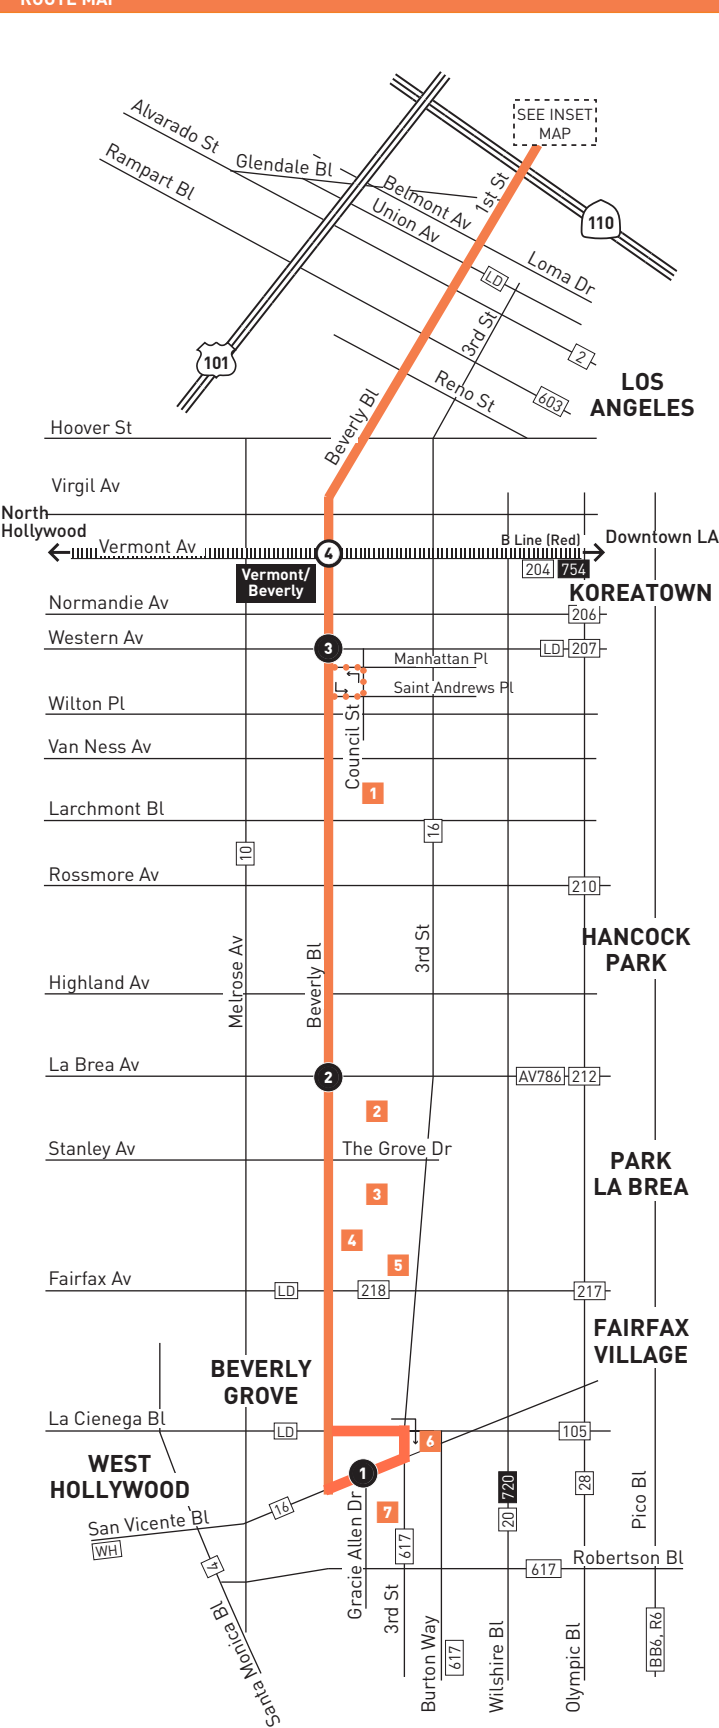

Monday thru Sunday Owl Schedule

Effective Jun 26 2022

14

Eastbound Al Este (Approximate Times / Tiempos Aproximados)

Westbound Al Oeste (Approximate Times)

LOS ANGELES			DOWNTOWN LOS ANGELES			DOWNTOWN LOS ANGELES		LOS ANGELES		
3	4	5	6	7	8	9	10	5	4	3
Beverly & Western	Vermont / Beverly Station	1st & Beaudry	7th & Grand	Grand & Venice	Adams & Figueroa	Hill & Adams	Olive & 7th	1st & Beaudry	Vermont / Beverly Station	Beverly & Western
1:46A	1:52A	2:01A	2:12A	2:16A	2:21A	12:58A	1:12A	1:19A	1:29A	1:33A
2:46	2:52	3:01	3:12	3:16	3:21	1:58	2:12	2:19	2:29	2:33
3:46	3:52	4:01	4:12	4:16	4:21	2:58	3:12	3:19	3:29	3:33
4:46	4:52	5:01	5:12	5:16	5:21	3:58	4:12	4:19	4:29	4:33

Horarios de sábado, domingo y días feriados en vigor para New Year's Day, Memorial Day, Independence Day, Labor Day, Thanksgiving Day y Christmas Day.

Special Notes

Avisos especiales

- B** Trips departing 1st & Beaudry change to Line 37.
- C** Trips departing Hill & Adams originate from Line 37 unless otherwise noted.
- E** Trip waits at Grand & 7th for transfer connections.
- G** Trip waits at Olive & 7th for transfer connections.

- B** Los viajes que salen de la 1st y Beaudry cambian a la Línea 37.
- C** Los viajes que salen de Hill y Adams se originan de la Línea 37 a menos que se indique lo contrario.
- E** El viaje espera en la Grand y 7th para las conexiones de transferencia.
- G** El viaje espera en la Olive y 7th para las conexiones de transferencia.

ROUTE MAP

MAP NOTES

- 1 Larchmont Village**
- 2 Pan Pacific Park**
- 3 The Grove**
- 4 CBS Television City**
Metro 14, 217, 218
- 5 Farmer's Market**
Metro 16, 217, 218
- 6 Beverly Center**
Metro 14, 16, 105, 218, 617
- 7 Cedars-Sinai Medical Center**
Metro 14, 16, 218, 617
- 8 Regent Beverly Wilshire Hotel**