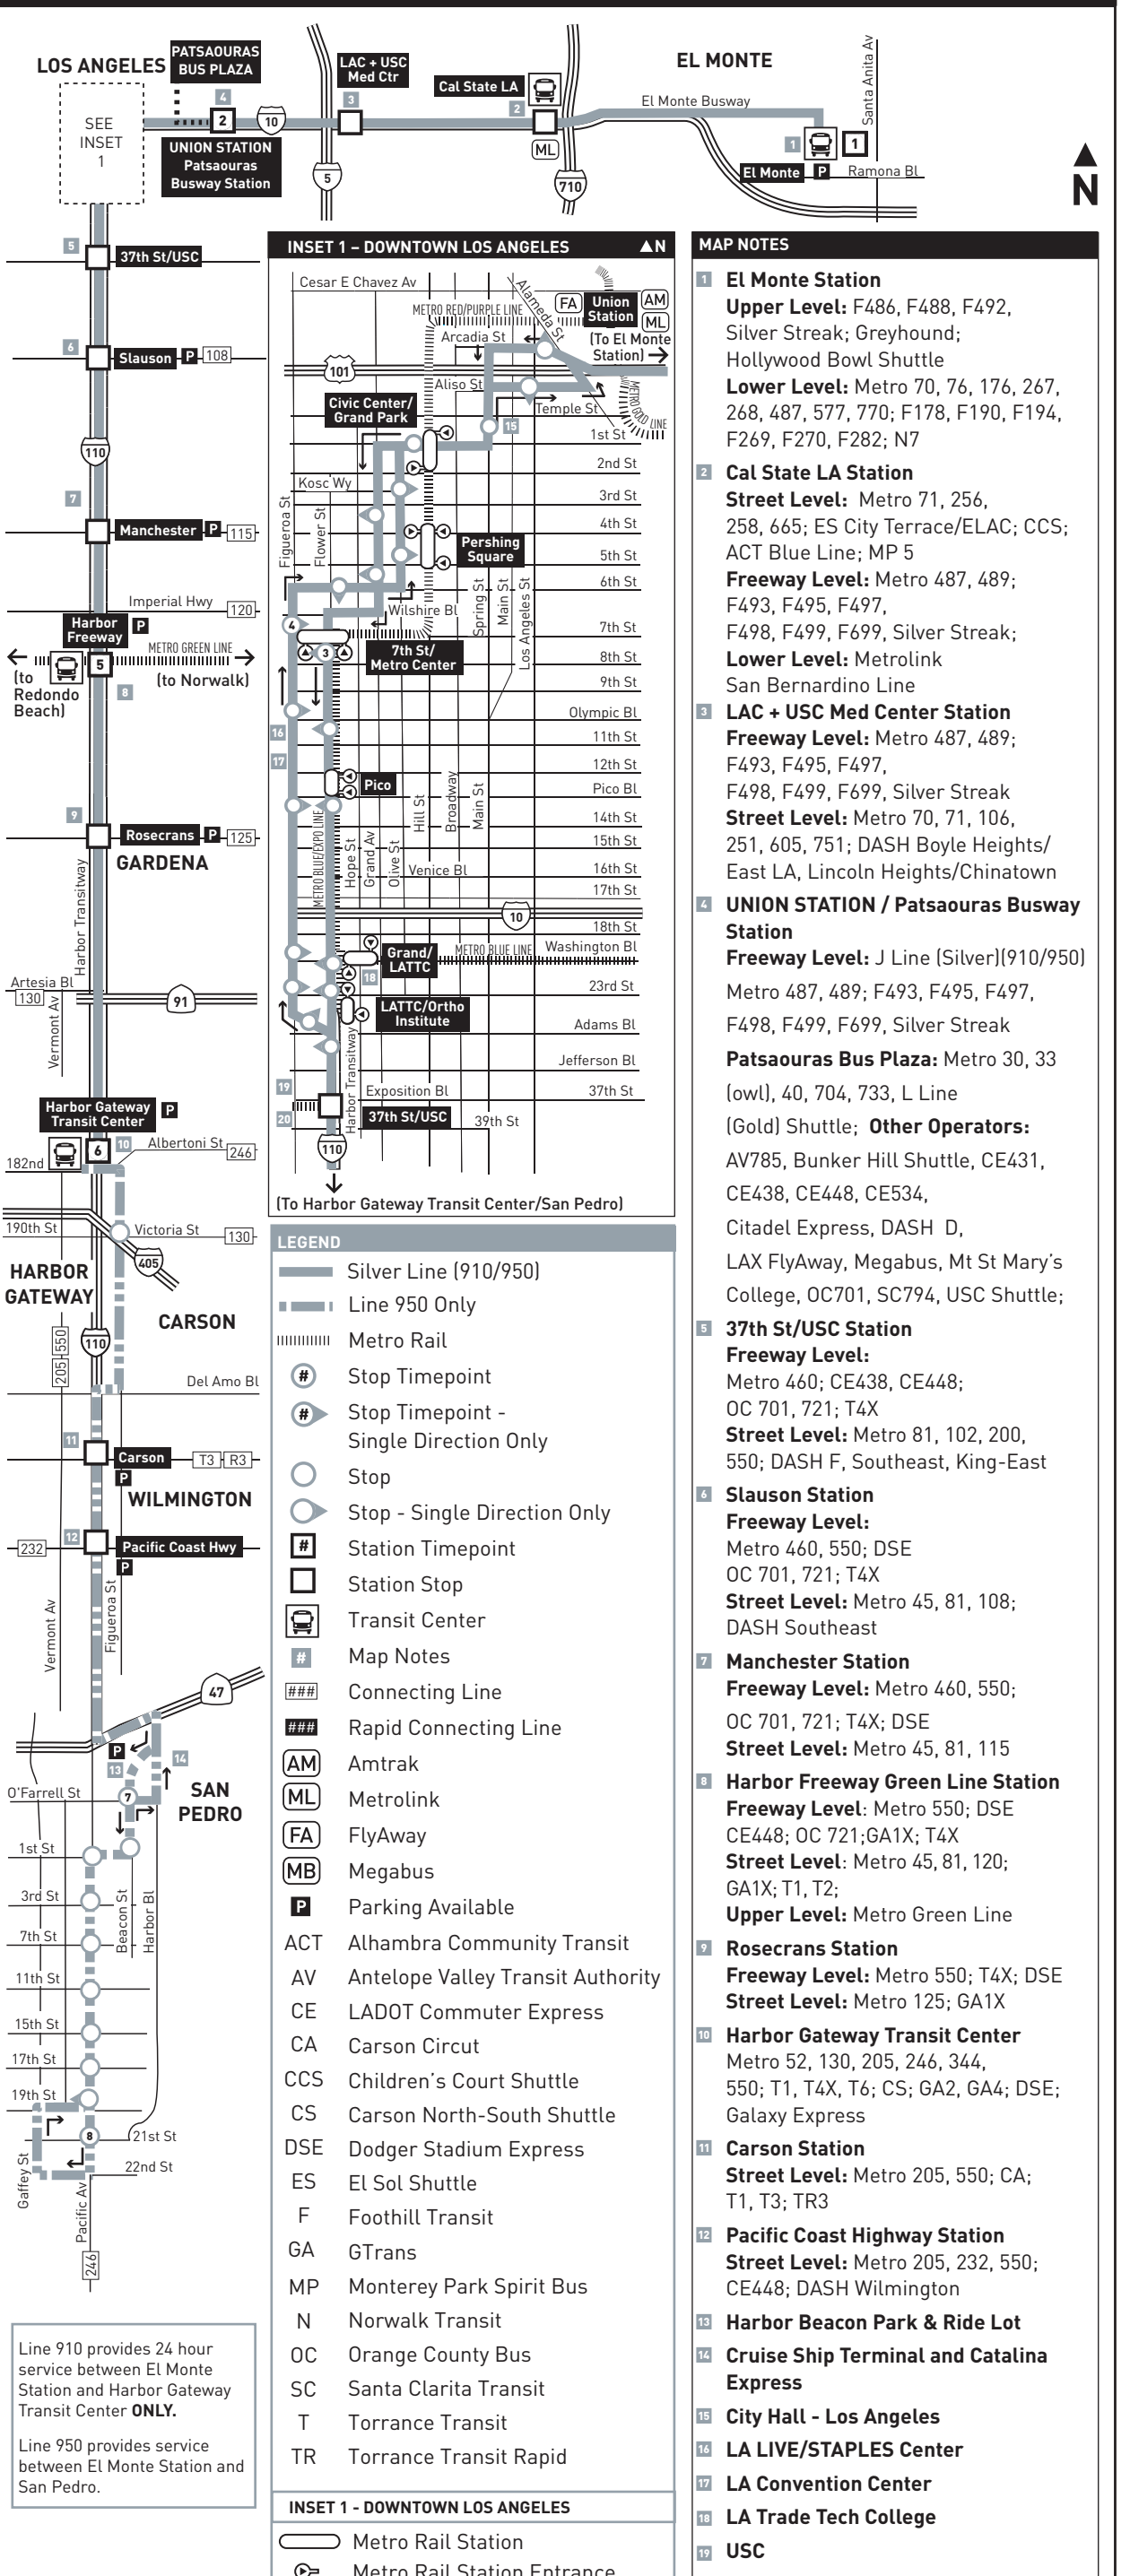

Northbound to El Monte (Approximate Times)

Southbound to San Pedro (Approximate Times)

Table with 5 columns for Northbound and 5 columns for Southbound. Columns represent stations: San Pedro, Harbor Gateway, Los Angeles, Downtown Los Angeles, and El Monte. Rows show departure times for route 910 and 950.

ROUTE MAP

- MAP NOTES
  1 El Monte Station
  Upper Level: F486, F488, F492, Silver Streak; Greyhound; Hollywood Bowl Shuttle
  Lower Level: Metro 70, 76, 176, 267, 268, 487, 577, 770; F178, F190, F194, F269, F270, F282; N7
  2 Cal State LA Station
  Street Level: Metro 71, 256, 258, 665; ES City Terrace/ELAC; CCS; ACT Blue Line; MP 5
  Freeway Level: Metro 487, 489; F493, F495, F497, F498, F499, F699, Silver Streak;
  Lower Level: Metrolink San Bernardino Line
  3 LAC + USC Med Center Station
  Freeway Level: Metro 487, 489; F493, F495, F497, F498, F499, F699, Silver Streak
  Street Level: Metro 70, 71, 106, 251, 605, 751; DASH Boyle Heights/ East LA, Lincoln Heights/Chinatown
  4 UNION STATION / Patsaouras Busway Station
  Freeway Level: J Line (Silver) (910/950) Metro 487, 489; F493, F495, F497, F498, F499, F699, Silver Streak
  Patsaouras Bus Plaza: Metro 30, 33 (owl), 40, 704, 733, L Line (Gold) Shuttle; Other Operators: AV785, Bunker Hill Shuttle, CE431, CE438, CE448, CE534, Citadel Express, DASH D, LAX FlyAway, Megabus, Mt St Mary's College, OC701, SC794, USC Shuttle;
  5 37th St/USC Station
  Freeway Level: Metro 460; CE438, CE448; OC 701, 721; T4X
  Street Level: Metro 81, 102, 200, 550; DASH F, Southeast, King-East
  6 Slauson Station
  Freeway Level: Metro 460, 550; DSE OC 701, 721; T4X
  Street Level: Metro 45, 81, 108; DASH Southeast
  7 Manchester Station
  Freeway Level: Metro 460, 550; OC 701, 721; T4X; DSE
  Street Level: Metro 45, 81, 115
  8 Harbor Freeway Green Line Station
  Freeway Level: Metro 550; DSE CE448; OC 721; GA1X; T4X
  Street Level: Metro 45, 81, 120; GA1X; T1, T2; Upper Level: Metro Green Line
  9 Rosecrans Station
  Freeway Level: Metro 550; T4X; DSE
  Street Level: Metro 125; GA1X
  10 Harbor Gateway Transit Center
  Freeway Level: Metro 52, 130, 205, 246, 344, 550; T1, T4X, T6; CS; GA2, GA4; DSE; Galaxy Express
  11 Carson Station
  Street Level: Metro 205, 550; CA; T1, T3; TR3
  12 Pacific Coast Highway Station
  Street Level: Metro 205, 232, 550; CE448; DASH Wilmington
  13 Harbor Beacon Park & Ride Lot
  14 Cruise Ship Terminal and Catalina Express
  15 City Hall - Los Angeles
  16 LA LIVE/STAPLES Center
  17 LA Convention Center
  18 LA Trade Tech College
  19 USC
  20 Exposition Park, Coliseum, Banc of California Stadium