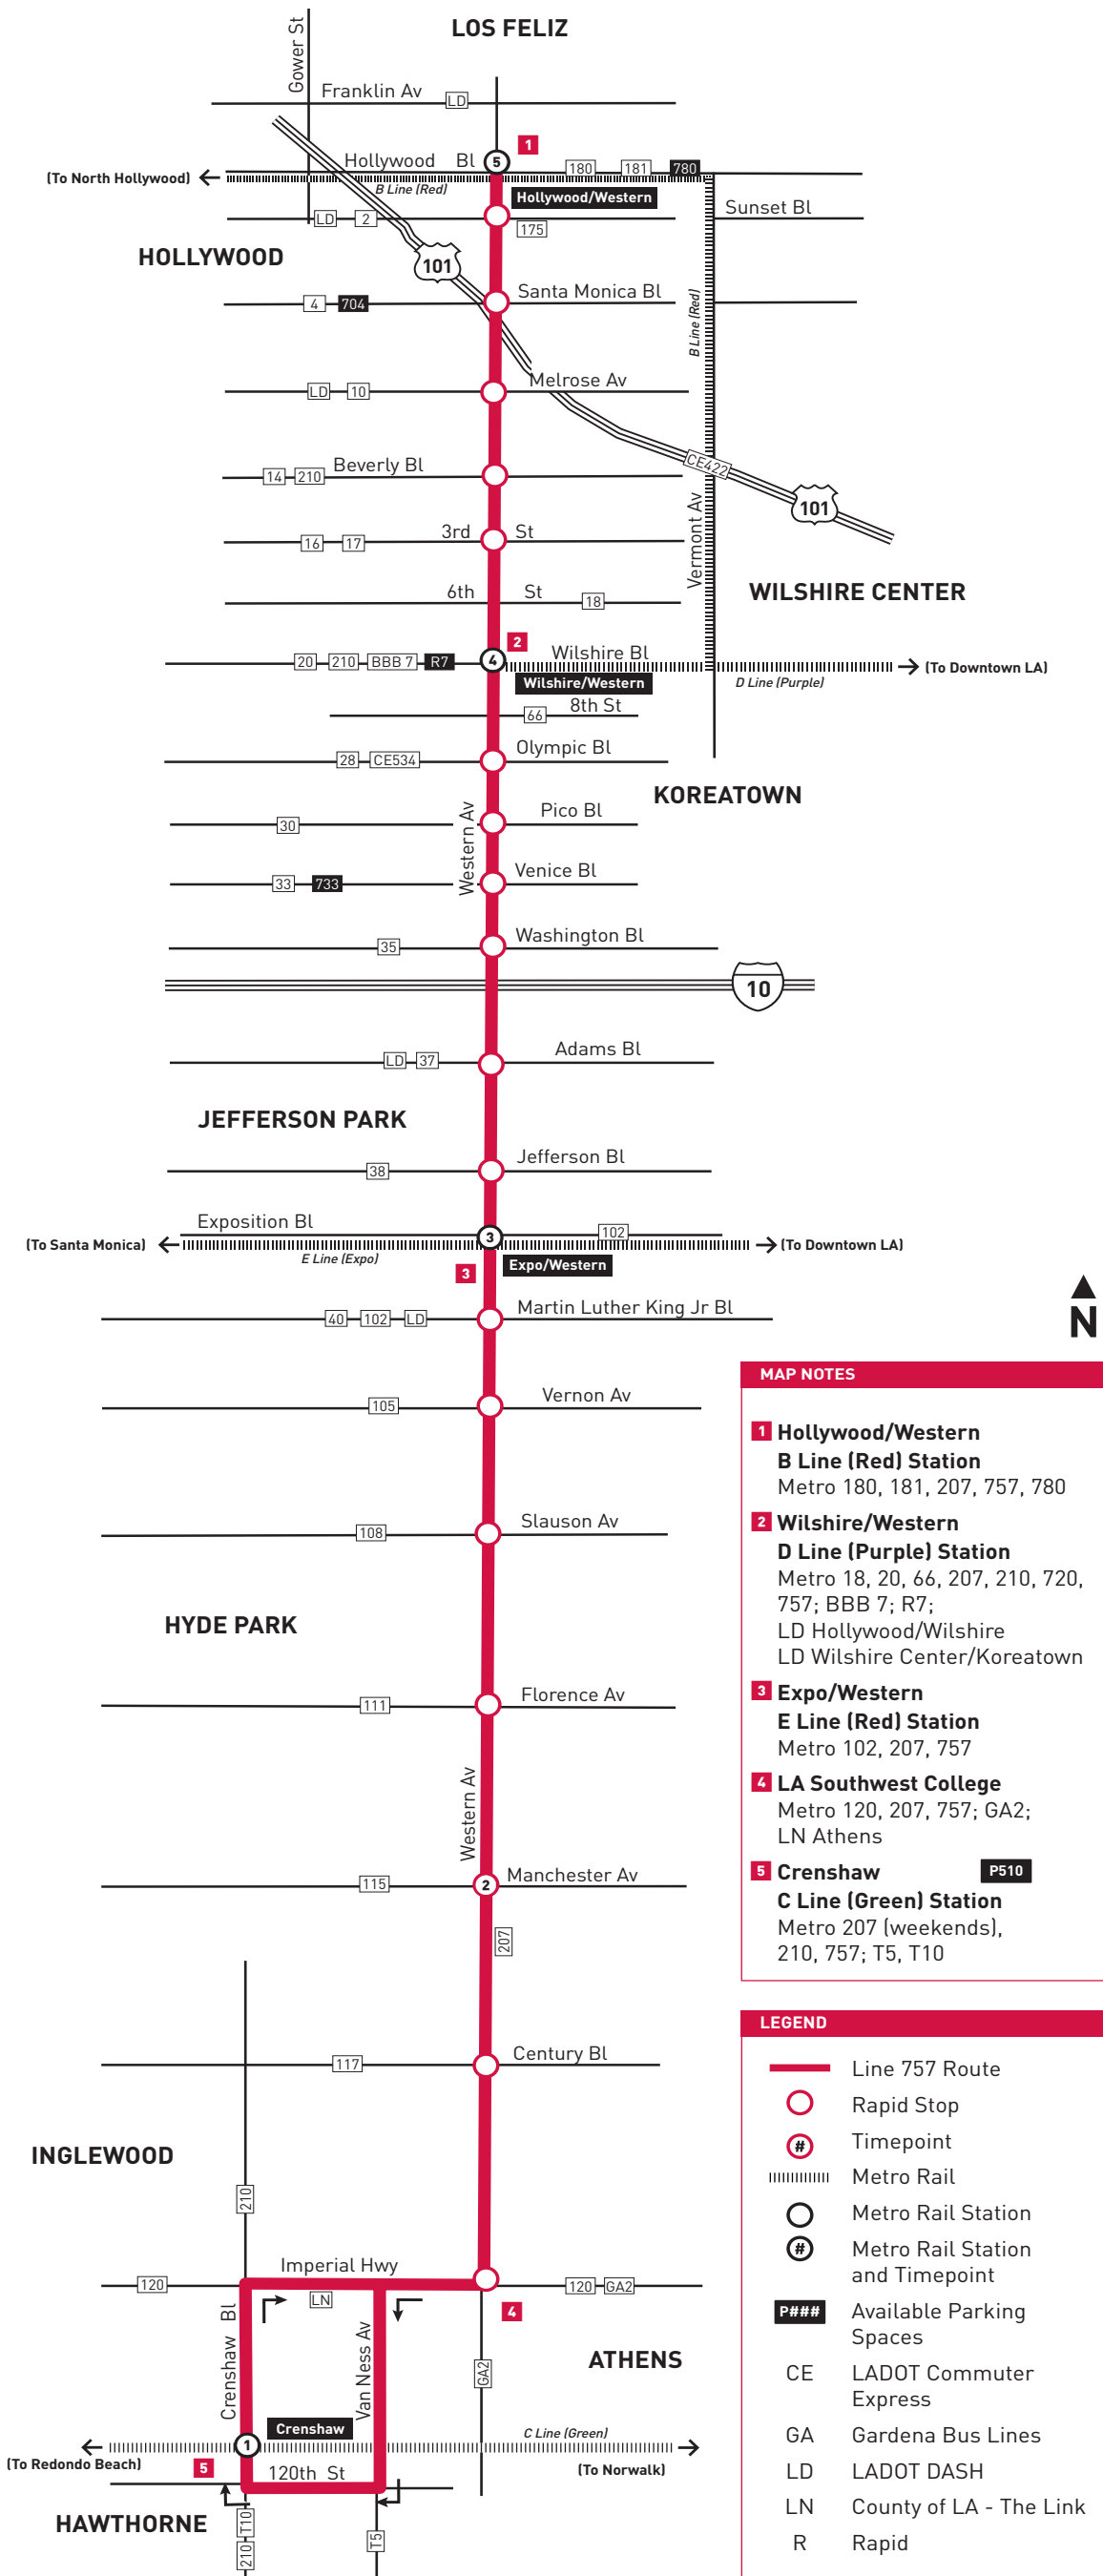

Southbound (Approximate Times)

| HOLLYWOOD | KOREATOWN | LOS ANGELES | HAWTHORNE |
|--|--|--|--|
| ⑤ | ④ | ③ | ② ① |
| Hollywood/Western Station | Western/Wilshire Station | Expo/Western Station | Western & Manchester Crenshaw Station |
| 5:26A 5:41 5:56 6:11 6:25 6:40 6:54 7:09 7:23 7:37 7:52 8:07 8:22 8:37 8:52 9:07 9:22 9:37 9:52 10:07 10:22 10:37 10:52 11:07 11:22 11:37 11:51 12:05P 12:20 12:35 12:50 1:05 1:20 1:34 1:49 2:04 2:19 2:34 2:49 2:64 3:03 3:18 3:33 3:48 4:03 4:18 4:33 4:48 5:03 5:18 5:33 5:48 6:03 6:18 6:33 6:48 7:03 7:18 7:33 | 5:40A 5:55 6:10 6:25 6:40 6:55 7:10 7:25 7:40 7:55 8:10 8:25 8:40 8:55 9:10 9:25 9:40 9:55 10:10 10:25 10:40 10:55 11:10 11:25 11:40 11:55 12:10P 12:25 12:40 12:55 1:10 1:25 1:40 1:54 2:09 2:24 2:39 2:54 3:09 3:24 3:39 3:54 4:09 4:24 4:39 4:54 5:09 5:24 5:39 5:54 6:09 6:24 6:39 6:54 7:09 7:24 7:39 | 5:53A 6:08 6:23 6:38 6:54 7:10 7:26 7:41 7:56 8:11 8:26 8:41 8:56 9:11 9:26 9:41 9:56 10:11 10:26 10:41 10:56 11:11 11:26 11:41 11:56 12:11P 12:26 12:41 12:56 1:11 1:26 1:41 1:56 2:11 2:26 2:41 2:56 3:11 3:26 3:41 3:56 4:11 4:26 4:41 4:56 5:11 5:26 5:41 5:56 6:11 6:26 6:41 6:56 7:11 7:26 7:41 7:56 | 6:08A 6:23 6:38 6:53 7:09 7:25 7:42 7:57 8:12 8:27 8:41 8:56 9:11 9:26 9:41 9:56 10:11 10:26 10:41 10:56 11:11 11:26 11:41 11:56 12:11P 12:26 12:41 12:56 1:11 1:26 1:41 1:56 2:11 2:26 2:41 2:56 3:11 3:26 3:41 3:56 4:11 4:26 4:41 4:56 5:11 5:26 5:41 5:56 6:11 6:26 6:41 6:56 7:11 7:26 7:41 7:56 |

MAP NOTES

- 1 Hollywood/Western B Line (Red) Station**
Metro 180, 181, 207, 757, 780
- 2 Wilshire/Western D Line (Purple) Station**
Metro 18, 20, 66, 207, 210, 720, 757; BBB 7; R7;
LD Hollywood/Wilshire
LD Wilshire Center/Koreatown
- 3 Expo/Western E Line (Red) Station**
Metro 102, 207, 757
- 4 LA Southwest College**
Metro 120, 207, 757; GA2;
LN Athens
- 5 Crenshaw C Line (Green) Station** P510
Metro 207 (weekends),
210, 757; T5, T10